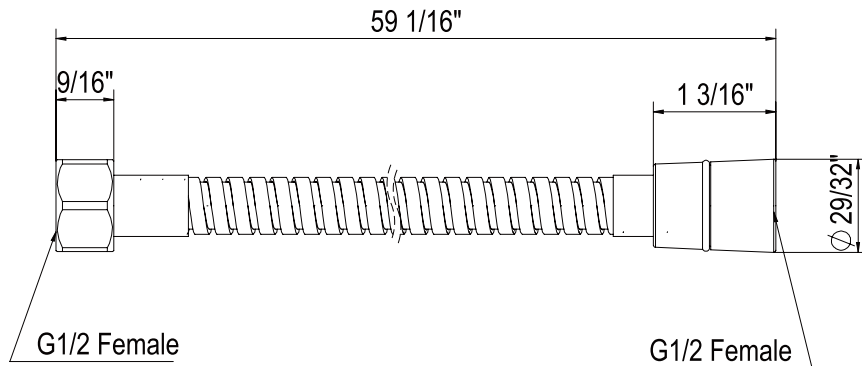

Si vous souhaitez obtenir de l' information supplémentaire à propos de la garantie ou de tout autre élément, communiquez avec :

U.S.A.
houseofrohl.com/support
1-800-777-9762

QUEBEC / MARITIMES / WESTERN CANADA
QUÉBEC / MARITIMES / OUEST CANADIEN
QUEBEC / MARITIMOS / CANADA OCCIDENTAL
houseofrohl.ca/support
1-866-473-8442

ONTARIO
houseofrohl.ca/support
1-800-287-5354

Riobel

PERRIN & ROWE
LONDON

victoria ⊕ albert®

ROHL

Schaub

EMTEK.