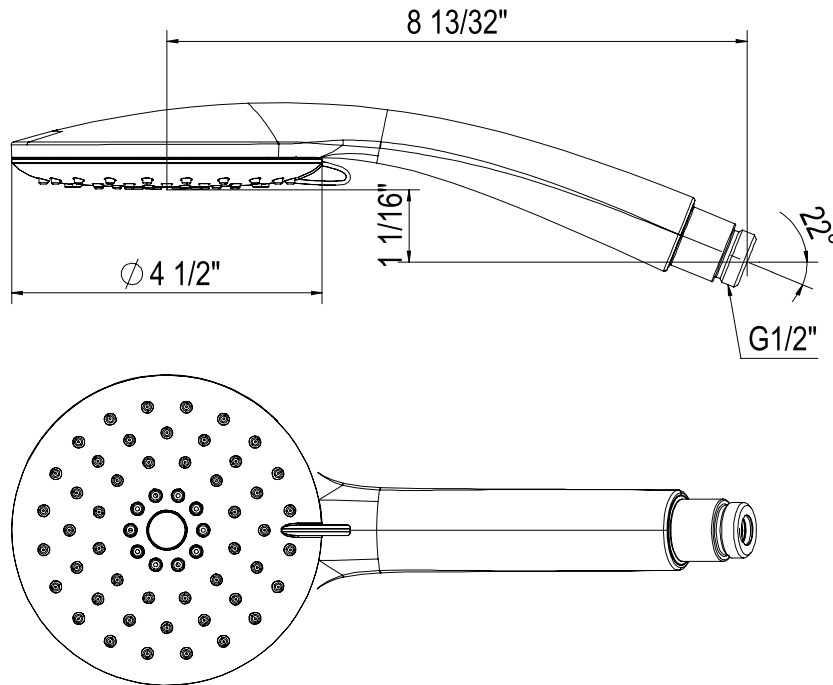

For warranty or additional information, contact:

U.S.A.
houseofrohl.com/support
1-800-777-9762

QUEBEC / MARITIMES / WESTERN CANADA
QUÉBEC / MARITIMES / OUEST CANADIEN
QUEBEC / MARITIMOS / CANADA OCCIDENTAL
houseofrohl.ca/support
1-866-473-8442

ONTARIO
houseofrohl.ca/support
1-800-287-5354

Riobel

PERRIN & ROWE®
LONDON

victoria ⊕ albert®

ROHL

Schaub

EMTEK.