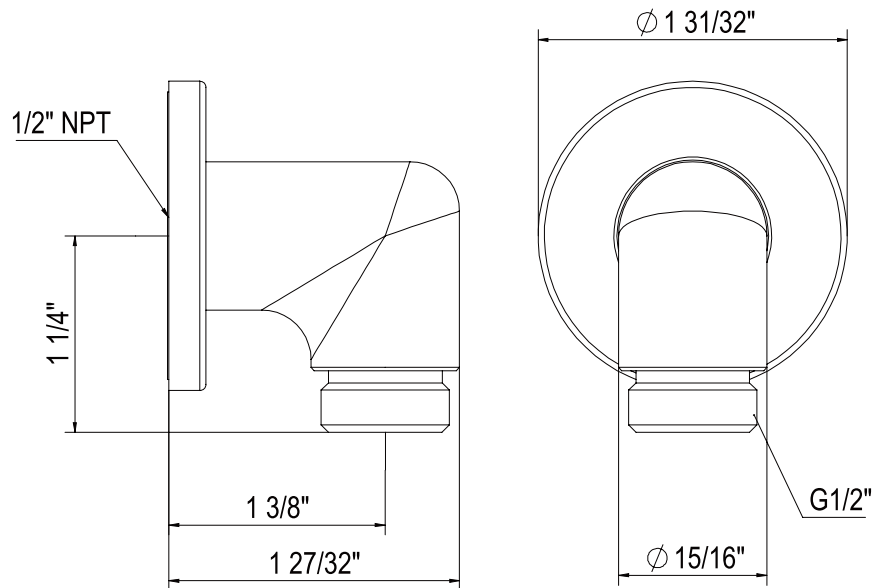

For warranty or additional information, contact:

U.S.A.
houseofrohl.com/support
1-800-777-9762

QUEBEC / MARITIMES / WESTERN CANADA
QUÉBEC / MARITIMES / OUEST CANADIEN
QUEBEC / MARITIMOS / CANADA OCCIDENTAL
houseofrohl.ca/support
1-866-473-8442

ONTARIO
houseofrohl.ca/support
1-800-287-5354

Riobel

PERRIN & ROWE
LONDON

victoria ⊕ albert®

ROHL

Schaub

EMTEK.