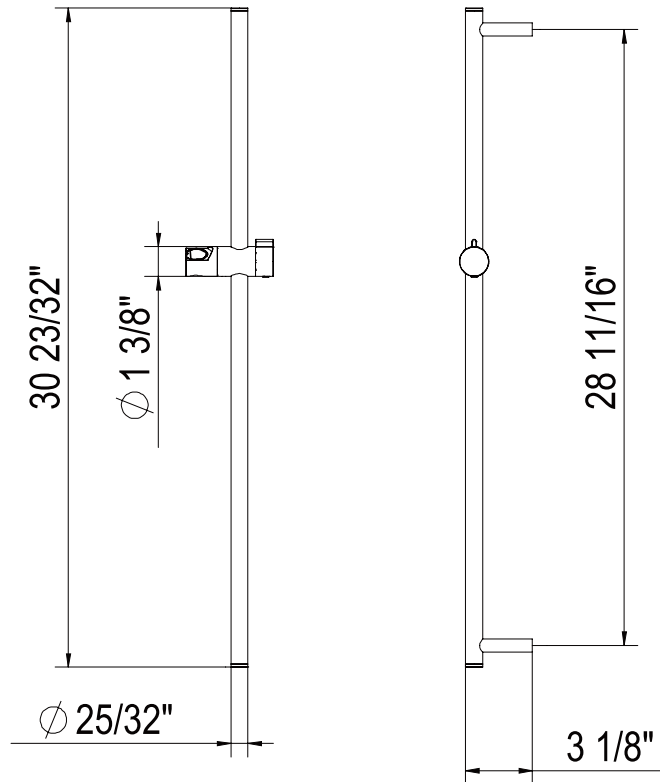

SPECIFICATIONS

DESCRIPTION

- $\varnothing$ 25/32" (19.8mm) slide bar
- Length cannot be cut down

WARRANTY

- Most products or parts carry "Limited Warranties" against manufacturing defects. For US customers please visit houseofrohl.com/support and for Canadian customers please visit houseofrohl.ca/support for complete product and finish warranty.

MODEL: 310127SB

For warranty or additional information, contact:

U.S.A.
houseofrohl.com/support
1-800-777-9762

QUEBEC / MARITIMES / WESTERN CANADA
QUÉBEC / MARITIMES / OUEST CANADIEN
QUEBEC / MARITIMOS / CANADA OCCIDENTAL
houseofrohl.ca/support
1-866-473-8442

ONTARIO
houseofrohl.ca/support
1-800-287-5354

Riobel

PERRIN & ROWE
LONDON

victoria ⊕ albert®

ROHL

Schaub

EMTEK.