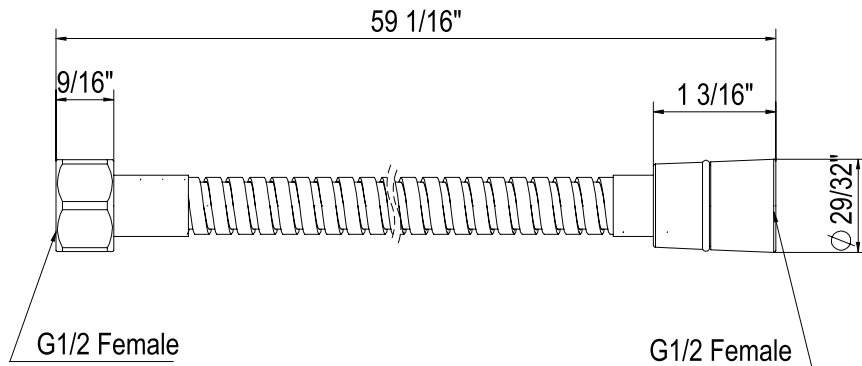

For warranty or additional information, contact:

U.S.A.
houseofrohl.com/support
1-800-777-9762

QUEBEC / MARITIMES / WESTERN CANADA
QUÉBEC / MARITIMES / OUEST CANADIEN
QUEBEC / MARITIMOS / CANADA OCCIDENTAL
houseofrohl.ca/support
1-866-473-8442

ONTARIO
houseofrohl.ca/support
1-800-287-5354

Riobel

PERRIN & ROWE
LONDON

victoria ⊕ albert®

ROHL

Schaub

EMTEK.