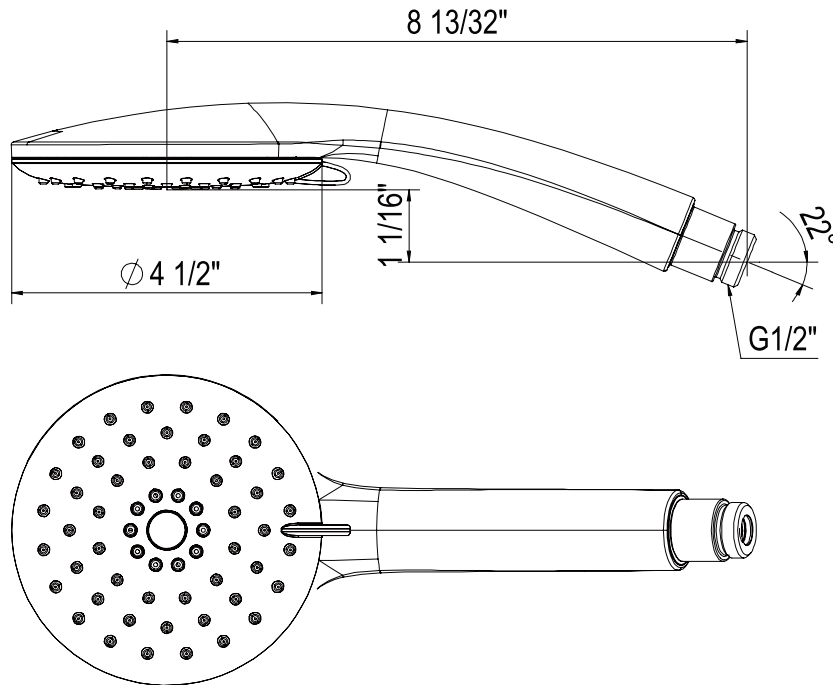

Si vous souhaitez obtenir de l' information supplémentaire à propos de la garantie ou de tout autre élément, communiquez avec :

U.S.A.
houseofrohl.com/support
1-800-777-9762

QUEBEC / MARITIMES / WESTERN CANADA
QUÉBEC / MARITIMES / OUEST CANADIEN
QUEBEC / MARITIMOS / CANADA OCCIDENTAL
houseofrohl.ca/support
1-866-473-8442

ONTARIO
houseofrohl.ca/support
1-800-287-5354

Riobel

PERRIN & ROWE
LONDON

victoria ⊕ albert®

ROHL

Schaub

EMTEK.