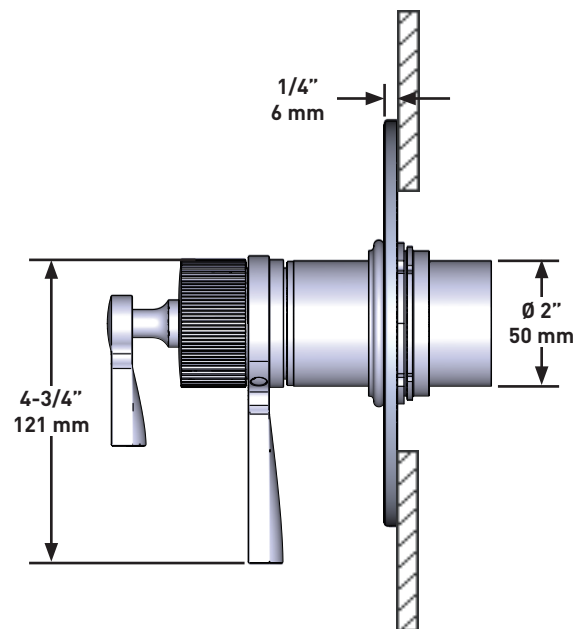

For warranty or additional information, contact:

U.S.A.
houseofrohl.com/support
1-800-777-9762

QUEBEC / MARITIMES / WESTERN CANADA
QUÉBEC / MARITIMES / OUEST CANADIEN
QUEBEC / MARITIMOS / CANADA OCCIDENTAL
houseofrohl.ca/support
1-866-473-8442

ONTARIO
houseofrohl.ca/support
1-800-287-5354

Riobel

PERRIN & ROWE
LONDON

victoria ⊕ albert®

ROHL

Schaub

EMTEK