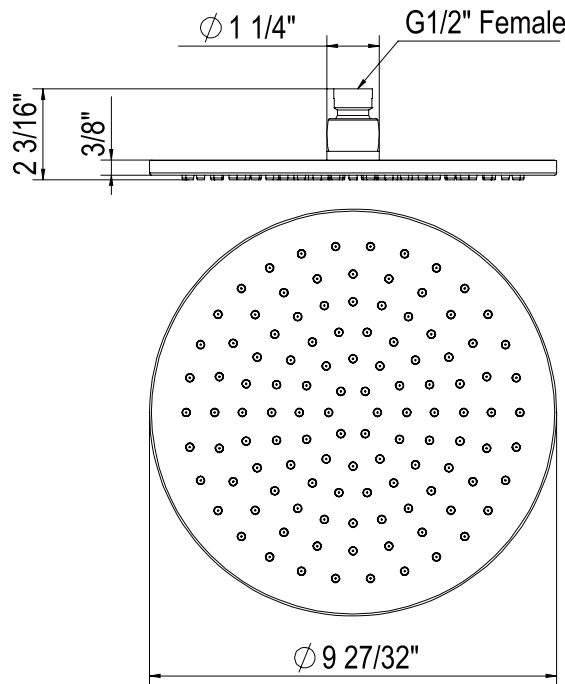

For warranty or additional information, contact:

U.S.A.
houseofrohl.com/support
1-800-777-9762

QUEBEC / MARITIMES / WESTERN CANADA
QUÉBEC / MARITIMES / OUEST CANADIEN
QUEBEC / MARITIMOS / CANADA OCCIDENTAL
houseofrohl.ca/support
1-866-473-8442

ONTARIO
houseofrohl.ca/support
1-800-287-5354

Riobel

PERRIN & ROWE
LONDON

victoria ⊕ albert®

ROHL

Schaub

EMTEK