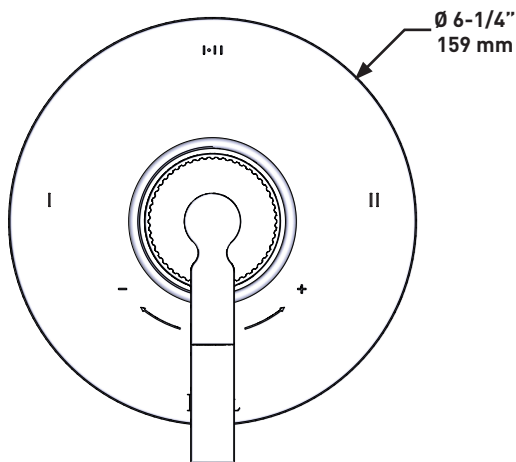

For warranty or additional information, contact:

U.S.A.
houseofrohl.com/support
1-800-777-9762

QUEBEC / MARITIMES / WESTERN CANADA
QUÉBEC / MARITIMES / OUEST CANADIEN
QUEBEC / MARITIMOS / CANADA OCCIDENTAL
houseofrohl.ca/support
1-866-473-8442

ONTARIO
houseofrohl.ca/support
1-800-287-5354

Riobel

PERRIN & ROWE
LONDON

victoria ⊕ albert®

ROHL

Schaub

EMTEK