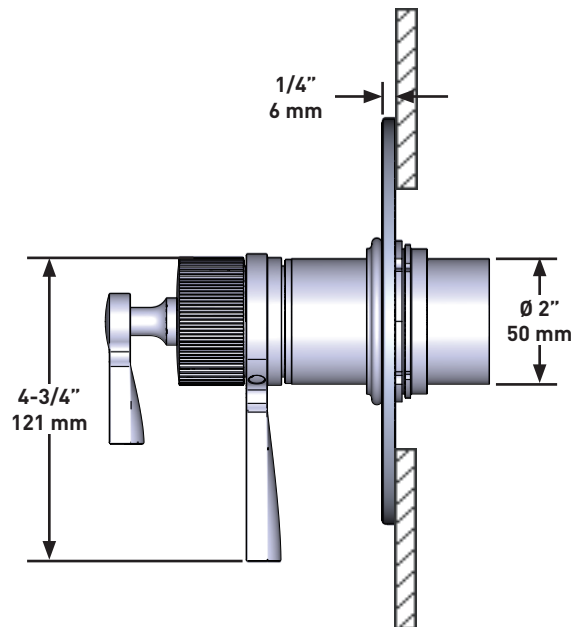

Si vous souhaitez obtenir de l'information supplémentaire à propos de la garantie ou de tout autre élément, communiquez avec :

U.S.A.
houseofrohl.com/support
1-800-777-9762

QUEBEC / MARITIMES / WESTERN CANADA
QUÉBEC / MARITIMES / OUEST CANADIEN
QUEBEC / MARITIMOS / CANADA OCCIDENTAL
houseofrohl.ca/support
1-866-473-8442

ONTARIO
houseofrohl.ca/support
1-800-287-5354

Riobel

PERRIN & ROWE
LONDON

victoria ⊕ albert®

ROHL

Schaub

EMTEK.