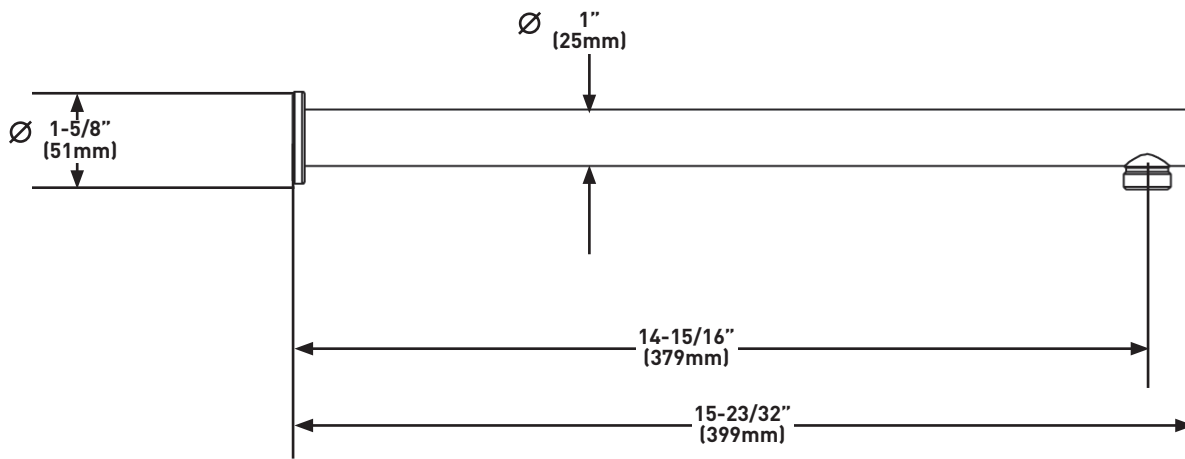

For warranty or additional information, contact:

U.S.A.
houseofrohl.com/support
1-800-777-9762

QUEBEC / MARITIMES / WESTERN CANADA
QUÉBEC / MARITIMOS / OUEST CANADIEN
QUEBEC / MARITIMOS / CANADA OCCIDENTAL
houseofrohl.ca/support
1-866-473-8442

ONTARIO
houseofrohl.ca/support
1-800-287-5354