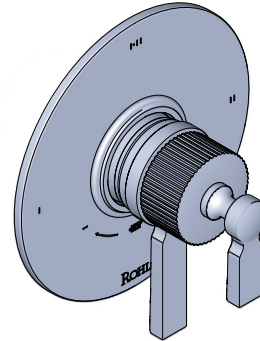

DESCRIPTION

- Combines both thermostatic and pressure balance technologies
- "Set it and forget it" temperature control
- 2 dedicated functions and 1 shared function
- Rough-in valve sold separately:
  - Order R23 rough-in valve

FLOW

- 6.3 GPM/24 LPM at 60 PSI

STANDARDS

- ASME A112.18.1 / CSA B125.1
- CEC
- ADA

WARRANTY

- Most products or parts carry "Limited Warranties" against manufacturing defects. For US customers please visit houseofrohl.com/support and for Canadian customers please visit houseofrohl.ca/support for complete product and finish warranty.

SPECIFICATIONS

APADANA™

1/2" Therm & Pressure Balance Trim With 3 Functions

MODELS: TAD23W1LM