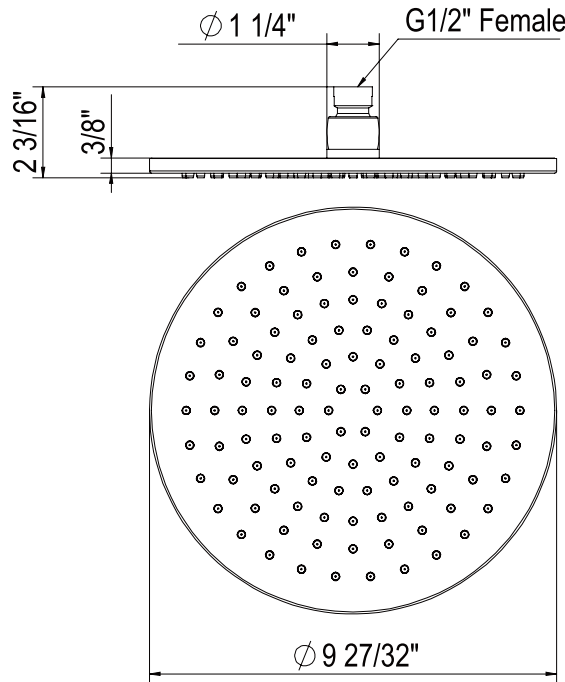

Si vous souhaitez obtenir de l' information supplémentaire à propos de la garantie ou de tout autre élément, communiquez avec :

U.S.A.
houseofrohl.com/support
1-800-777-9762

QUEBEC / MARITIMES / WESTERN CANADA
QUÉBEC / MARITIMES / OUEST CANADIEN
QUEBEC / MARITIMOS / CANADA OCCIDENTAL
houseofrohl.ca/support
1-866-473-8442

ONTARIO
houseofrohl.ca/support
1-800-287-5354

Riobel

PERRIN & ROWE
LONDON

victoria ⊕ albert®

ROHL

Schaub

EMTEK.