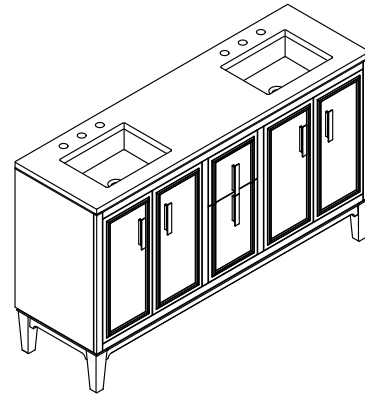

Features

- Two full-extension 12-3/4" (325 mm) drawers with soft-close side-mount slides
- Two 18" (457 mm) cabinet interior spaces provide ample storage
- Three-way adjustable slow-close door hinges for easy cabinet access
- Finish-matched cabinet interior offers generous clearance for plumbing
- Customize your storage with optional accessories such as floor liners, drawer organizers, and perfectly sized containers (sold separately)
- Brushed Nickel hardware included on the White and Slate Grey vanities
- Coordinates with Calacatta (CBB) quartz side splash (sold separately)
- Calacatta (CBB) quartz vanity top adds beauty and long-lasting durability

Material

- Quartz vanity top
- Solid wood and moisture-resistant MDF
- Painted exterior
- Vitreous china sink

Installation

- Easy installation – no special tools required
- Separate vanity top makes for simplified installation

Required Products/Accessories

K-33550 3" cabinet pull

Recommended Products/Accessories

K-25818 4" x 60" quartz backsplash
K-25819 4" x 17-1/4" quartz side splash

Codes/Standards

ASME A112.19.2/CSA B45.1
EPA TSCA Title VI/CARB P2

KOHLER® One-Year Limited Warranty

See website for detailed warranty information.

Available Colors/Finishes

Color tiles intended for reference only.

Color	Code	Description

	0	White
	1WX	Slate Grey