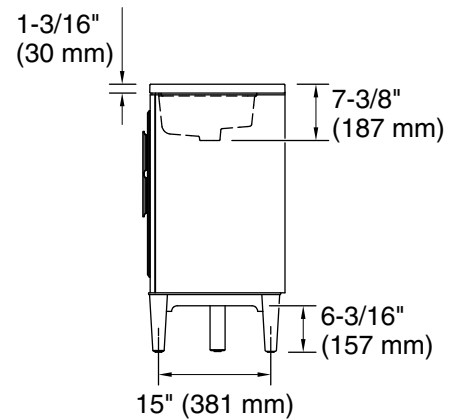

## Features

- Two full-extension 12-3/4" (325 mm) drawers with soft-close side-mount slides
- Two 18" (457 mm) cabinet interior spaces provide ample storage
- Three-way adjustable slow-close door hinges for easy cabinet access
- Finish-matched cabinet interior offers generous clearance for plumbing
- Customize your storage with optional accessories such as floor liners, drawer organizers, and perfectly sized containers (sold separately)
- Brushed Nickel hardware included on the White and Slate Grey vanities
- Coordinates with Calacatta (CBB) quartz side splash (sold separately)
- Calacatta (CBB) quartz vanity top adds beauty and long-lasting durability

### Technical Information

All product dimensions are nominal.

Lighting included: No