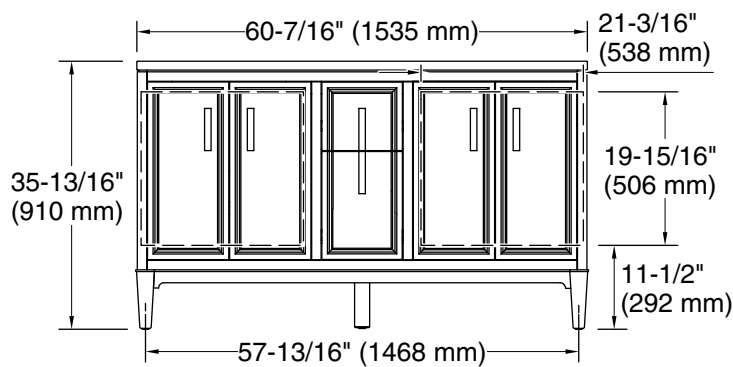

## Features

- Two full-extension 12-3/4" (325 mm) drawers with soft-close side-mount slides
- Two 18" (457 mm) cabinet interior spaces provide ample storage
- Three-way adjustable slow-close door hinges for easy cabinet access
- Finish-matched cabinet interior offers generous clearance for plumbing
- Customize your storage with optional accessories such as floor liners, drawer organizers, and perfectly sized containers (sold separately)
- Brushed Nickel hardware included on the White and Slate Grey vanities
- Coordinates with Calacatta (CBB) quartz side splash (sold separately)
- Calacatta (CBB) quartz vanity top adds beauty and long-lasting durability

### Technical Information

All product dimensions are nominal.

Lighting included: No