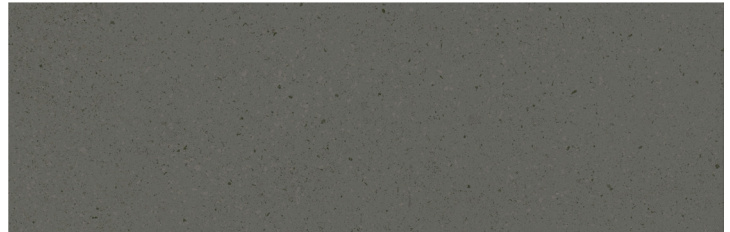

Capture the majesty of ancient Greek and Roman civilizations with Fregio™. This series harkens to the storied era of conquering empires and brings the look of rugged, chiseled marble to any design. The pattern tiles of Fregio are glazed ceramic and are ideal for walls, while the flat tiles are glazed porcelain and may be used for floors and walls, making Fregio an ideal product for any space.

# FREGIO™

*Glazed Ceramic & Porcelain\*\**

FLOOR / WALL  RESIDENTIAL  COMMERCIAL  INDOOR  POOL 

Ivory

Ivory Flat

Gray

Gray Flat

Charcoal