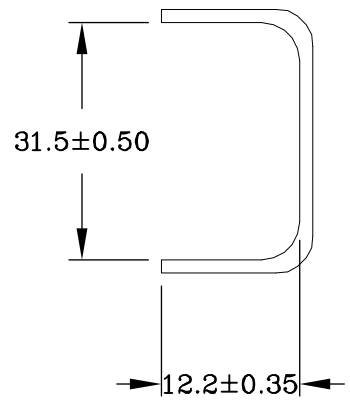

8 7 6 5 4 3 2 1

F  
E  
D  
C  
B  
A

THIRD ANGLE PROJECTION

# StarTech.com

**GENERAL NOTES**

DIMENSIONS ARE IN MM - DO NOT SCALE

THIS DOCUMENT CONTAINS CONFIDENTIAL, PROPRIETARY INFORMATION THAT IS PROPERTY OF STARTECH.COM

PRODUCT ID	CBMWWD3211C		
DESCRIPTION	20 Pack Cable Raceway Coupler for CBMWWD3211		
<b>DO NOT SCALE</b>	<b>SHEET: 1 OF: 1</b>	<b>UPLOAD DATE: 3/26/2021</b>	