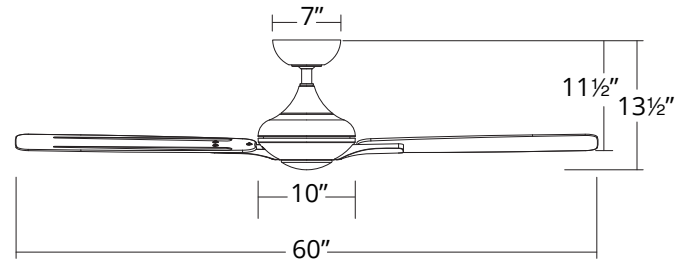

MYKONOS 5

FR-W2008-60L

60" Ceiling Fan

MODERN FORMS SMART FANS

PRODUCT DESCRIPTION

You know a smart fan named after the Greek "Isle of Winds" is going to be timeless, and Mykonos delivers in spades. It's perfect for transitional spaces with its contrast finishes and streamlined look. Maximize control with the Modern Forms app, which can establish optimized schedules based on your behavior and reduce energy costs by connecting to your thermostat.

FEATURES

- 6 fan speeds through both Summer and Winter Modes
- Silent DC motor
- Optional LED light kit included
- Includes BT remote control
- Optional wall control sold separately
- Compatible with Modern Forms app

AIRFLOW/ENERGY EFFICIENCY

Weighted-Average/High Airflow CFM:	4593/6970
Weighted-Average/High Energy Use (W):	27/40
Estimated Yearly Energy Cost ($):	$6.92
Weighted-Average/High Efficiency (CFM/W):	172/174
Max RPM:	135

ORDER NUMBER

Model	Housing	Blade
FR-W2008-60L	BZ <i>Bronze</i>	DW <i>Dark Walnut</i>
	GH <i>Graphite</i>	WW <i>Weathered Wood</i>
	MB <i>Matte Black</i>	MB <i>Matte Black</i>
	MW <i>Matte White</i>	MW <i>Matte White</i>
	OB <i>Oil Rubbed Bronze</i>	BW <i>Barn Wood</i>

SPECIFICATIONS

Construction:	Aluminum, ABS
Blade:	14° Pitch, 60" sweep
Downrod:	1" O.D. x 6"H included
Mounting Slope:	Up to 30°
Wire:	80"
Hanging Weight:	23 lbs
Total Power:	53W
Standards:	UL/cUL Wet Location listed, Title 24 JA8-2016 Compliant, Title 20, Energy Star rated
Motor Type:	153 x 13 sensorless DC motor

WIRELESS PERFORMANCE

Wi-Fi Range:	Up to 150 ft*
Bluetooth Range:	Up to 150 ft*

LUMINAIRE PERFORMANCE

Light Source:	LED
Light Wattage:	13W
Lumens/Delivered Lumens:	1110/381
Dimming:	Integrated
CRI:	90
Color Temperature:	3000K (2700K/3500K options available)
Rated Life:	50,000 hours

Example: **FR-W2008-60L-BZ/DW**

For 2700K add "-27" ; for 3500K add "-35" before the finish: **FR-W2008-60L27BZDW**

*Results may vary based on application and surroundings.

*This fan comes uni-pack - blade select options are not available

The Modern Forms app synchronizes seamlessly with smart home devices you already own

modernforms.com
Phone (800) 526.2588
Fax (800) 526.2585

Headquarters/Eastern Distribution Center
44 Harbor Park Drive
Port Washington, NY 11050

Central Distribution Center
1600 Distribution Ct
Lithia Springs, GA 30122

Western Distribution Center
1750 Archibald Avenue
Ontario, CA 91760