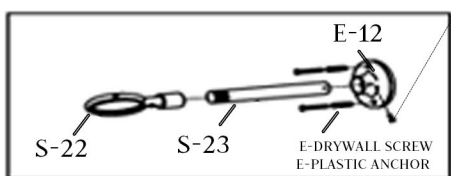

MAIDSTONE

www.MaidstoneSupply.com

Clawfoot Tub Freestanding Supply Lines

Part No: 123S03-S

Unpack and check all the parts, and read the instructions.

ITEM	DESCRIPTION	QTY
C-CART-3	COLD STEM	1
H-CART-3	HOT STEM	1
E-12	FLANGE	2
E-DRYWALL SCREW	DRYWALL SCREW	4
E-PLASTIC ANCHOR	PLASTIC ANCHOR	4
E-SET SCREWS	SCREW (FINISHED)	4
F-3	BELL NUT	2
F-9	SCREW	2
LPL-C	COLD HANDLE	1
LPL-H	HOT HANDLE	1
RMN3	3" NIPPLE	2
S-10	THREADED CONNECTOR	2
S-11	NUT	2
S-12	SHORT THROW TUBE	2
S-15	7.5" NIPPLE	2
S-16	ESCUTCHEON	2
S-17	FLANGE	2
S-18	NUT WITH FLANGE	2
S-19	6" NIPPLE	2
S-20	9" NIPPLE	2
S-21	HARDWARE BAG	1
S-22	LOOP INCLUDES E-SET SCREWS	2
S-23	12" TUBE	2
S-24	WASHER	2

Adjustable Height Nipples

Wall Brace

E-SET SCREWS

Parts Below Escutcheon