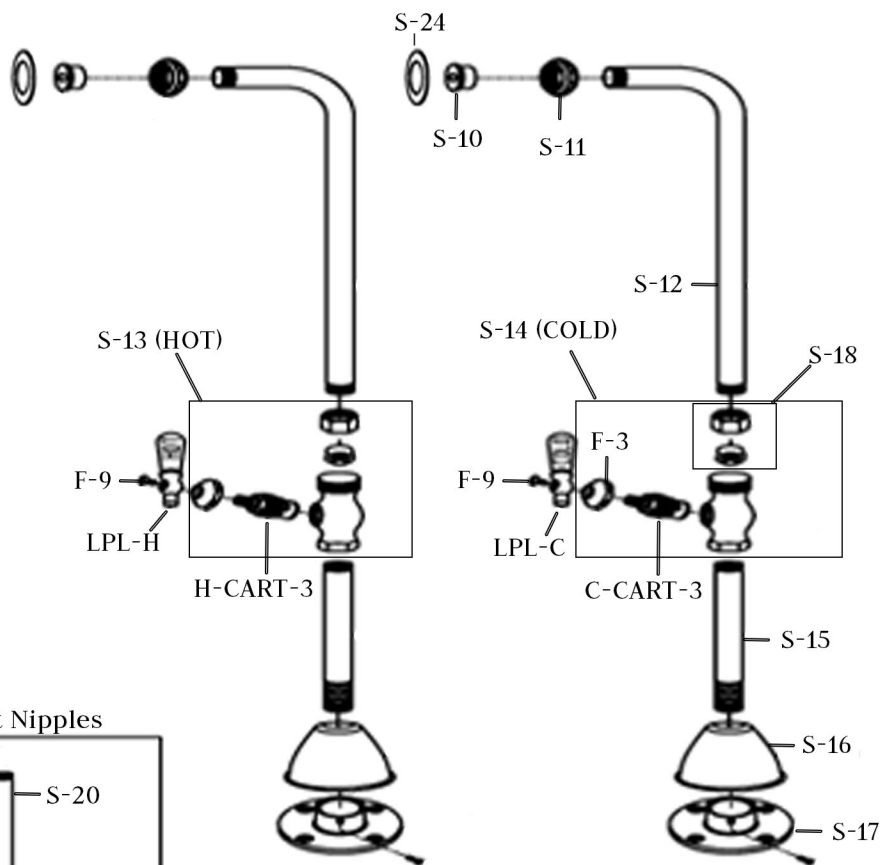

MAIDSTONE

www.MaidstoneSupply.com

Clawfoot Tub Freestanding Supply Lines

Part No: 123S03-S

Unpack and check all the parts, and read the instructions.

ITEM	DESCRIPTION	QTY
C-CART-3	COLD STEM	1
H-CART-3	HOT STEM	1
E-12	FLANGE	2
E-DRYWALL SCREW	DRYWALL SCREW	4
E-PLASTIC ANCHOR	PLASTIC ANCHOR	4
E-SET SCREWS	SCREW (FINISHED)	4
F-3	BELL NUT	2
F-9	SCREW	2
LPL-C	COLD HANDLE	1
LPL-H	HOT HANDLE	1
RMN3	3" NIPPLE	2
S-10	THREADED CONNECTOR	2
S-11	NUT	2
S-12	SHORT THROW TUBE	2
S-15	7.5" NIPPLE	2
S-16	ESCUTCHEON	2
S-17	FLANGE	2
S-18	NUT WITH FLANGE	2
S-19	6" NIPPLE	2
S-20	9" NIPPLE	2
S-21	HARDWARE BAG	1
S-22	LOOP INCLUDES E-SET SCREWS	2
S-23	12" TUBE	2
S-24	WASHER	2

Adjustable Height Nipples

Wall Brace

E-SET SCREWS

Parts Below Escutcheon