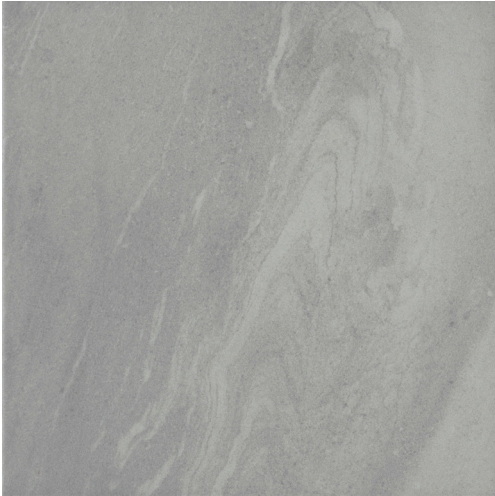

Simplicity meets style. Subtly reminiscent of the layered look associated with sandstone, Belstar™ ceramic tile breathes elegance into installations. Well-loved neutrals in both warm and cool tones strike the right balance with variation in both color and texture.

BELSTAR™
Glazed Ceramic

FLOOR / WALL  RESIDENTIAL  INDOOR 

White

Sand

Gray

Sizes							
	16" x 16" 15.87" x 15.87"	12" x 12" Mesh	3" x 16" Floor SBN				
Thickness	8,5mm	8,5mm	8,5mm				
Faces	9	N/A	N/A				
Finish	Matte	Matte	Matte				
Edge	Pressed	Cut	Cut/Rounded				
Grout Joint Recommendation	3/16"	3/16"	3/16"				
Testing	Abrasion Resistance C1027	Breaking Strength C648	Chemical Resistance C650	Water Absorption C373	DCOF ANSI A1371	Scratch Hardness MOHS	Shade Variation Rating
	Check Website	Check Website	Check Website	Check Website	Check Website	Check Website	V3