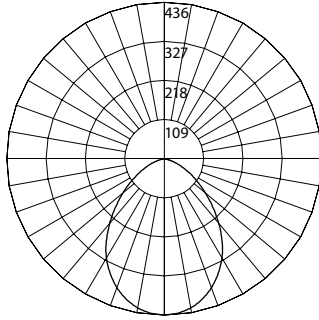

DLR56-SD

Input Voltage (VAC)	120V
System Level Power (W)	12.8
Delivered Lumens (Lm)	841
System Efficacy (Lm/W)	65.7
Correlated Color Temp (K)	2979
Color Rendering Index (CRI)	95
Beam Angle	84°
Spacing Criteria	1.12