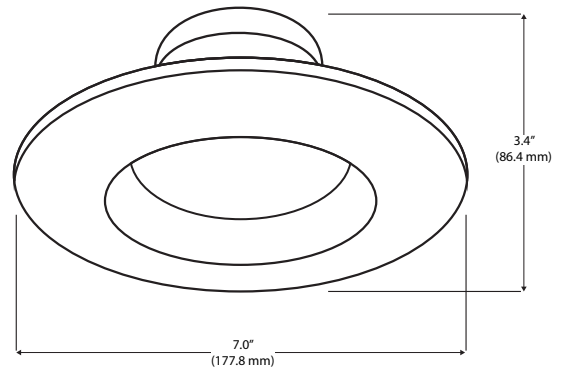

Construction

- Cast aluminum housing with white polymer trim

Optical System

- Polystyrene diffuser and reflector cone create a uniform light distribution that reduces glare without sacrificing lumen output

Electrical

- Utilizes high performing LEDs with greater than 90 CRI and an R9 greater than 60*
- Color tolerance tighter than the 3-step MacAdam ellipse for consistent color performance
- Dimmable to 10% with most TRIAC dimmers
- Dims smoothly from 3000K to 2000K
- Thermally protected, high efficiency driver
- Operating temperature rating of 0°F to 120°F (-18°C to 49°C)
- Input voltage of 120V
- Lifetime rated for greater than 60,000 hours
- LM-79, LM-80 testing performed in accordance with IESNA standards.
- Meets FCC Part 15, Subpart B, Class B standards for conducted and radiated emissions.

Finish

- Available in White polymer baffled trim

Installation

- Compatible with most 5" and 6" recessed housings
- Quick and easy installation with a screw-in Edison base (GU24 socket string available) and torsion spring mounting system

Warranty

- 5-year limited system warranty standard

* only at 3000K

Project

Date

Type

Date