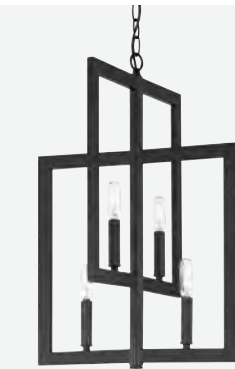

5 Light Indoor & Outdoor Chandelier
54125-OBG

DAMP RATED

W 25" H 29.5"
Canopy L 5.5" W 4.92"
5' 9" Cord, 2 x 6" & 2 x 12" Downrods
60 Watt Medium Base, 4.5" Hammered Glass

Small Wall Lantern
Z2604-OBG

W 5.5" H 14.63" E 6.75"
Backplate W 5.5" H 5.88"
60 Watt Medium Base
3.25" Hammered Glass

WET RATED

1 Light Indoor & Outdoor Pendant
Z2621-OBG

W 8.13" H 23.8"
Canopy L 5.51" W 5.51"
3' Chain, 10' Cord
60 Watt Medium Base
5.13" Hammered Glass

DAMP RATED

FEATURES

- Hammered Water Glass
- Additional Downrods 12" Available
Order 540-DOWNROD2-OBG
- Chandelier & Pendant are Damp Rated
Wall Lantern is Wet Rated

FINISHES

OILED BRONZE GILDED

8 Light Foyer
44938-ESP

W 21" H 33"
Canopy DIA 5"
6' Chain, 10' Cord
60 Watt Candelabra

FEATURES

- Indoor Rated

6 Light Foyer
44936-GT

W 19" H 28"
Canopy DIA 5"
6' Chain, 10' Cord
60 Watt Candelabra

4 Light Foyer
44934-ESP

W 15.5" H 21.5"
Canopy DIA 5"
6' Chain, 10' Cord
60 Watt Candelabra

4 Light Semi Flush
44954-GT

W 14.5" H 12"
Canopy DIA 4.72"
60 Watt Candelabra

FINISHES

ESPRESSO

GOLD TWILIGHT