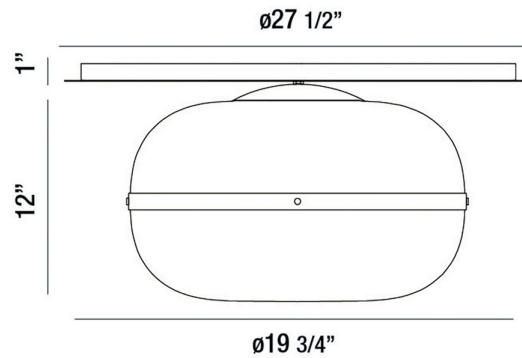

Nottingham, Flush Mount, 3-Light, 20", Antique Brass, ...

Item No.
37088-019

JOB NAME:

DATE:

TYPE:

COMMENTS:

LIGHT INFORMATION

Light Type Bulb

Bulb Socket E26

Bulb Shape T14

Bulb Included Yes

CRI

Delivered Lumens

Colour Temperature (Kelvin) N/A

Average Hours LED (L70)

Number of Lights 3

Light Direction Ambient

Dimming Method Triac/Elv

Output Voltage 120

Current Type AC

LIGHT INFORMATION (CONT'D.)

Light Wattage 60

Total Wattage 180

DIMENSIONS & WEIGHT

Product Width (In)

Product Height (In) 12

Product Ext (In)

Product Diameter (In) 19.75

Product Weight (Lbs) 8.27

Product Length (In)

INSTALLATION

Mounting Type J-Box