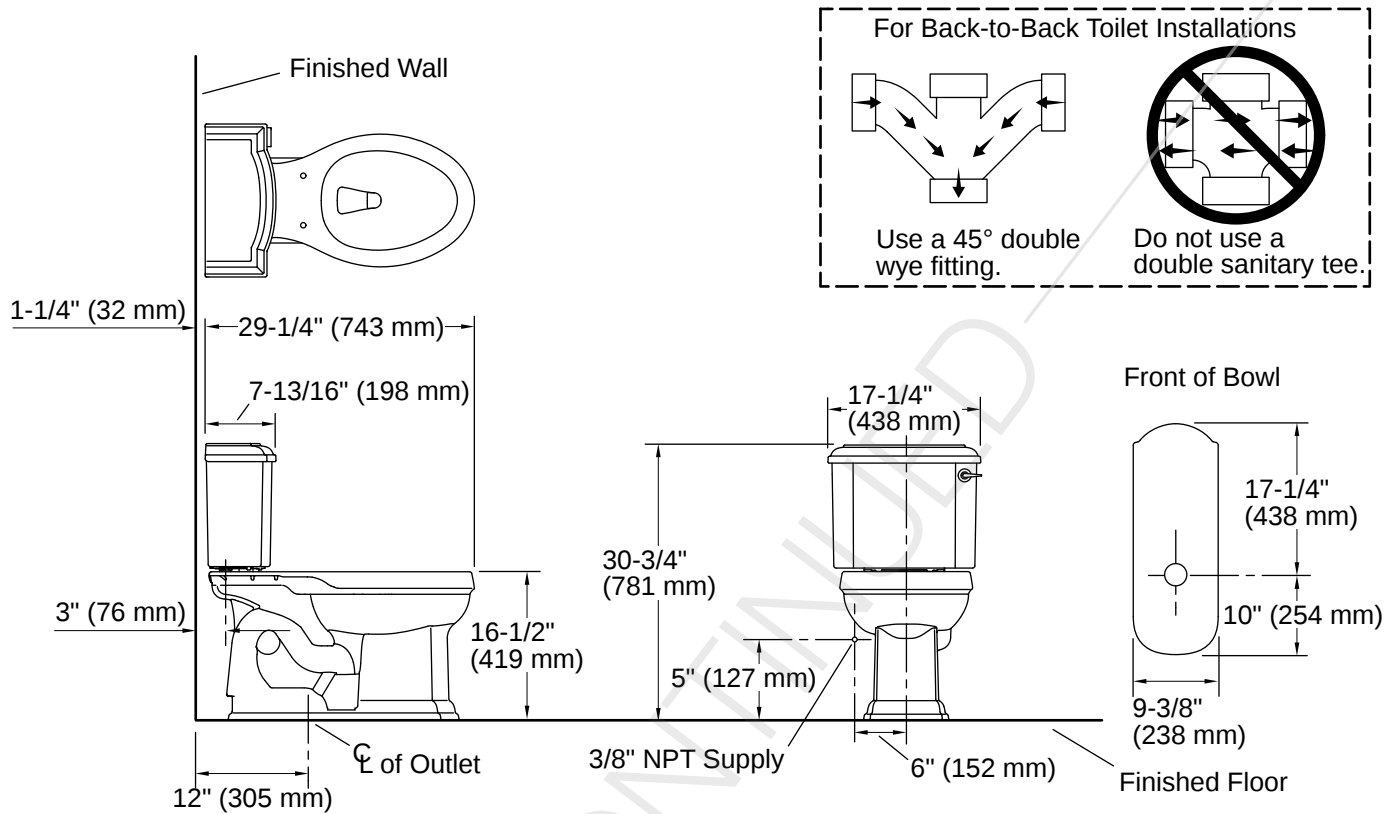

Devonshire® | K-3837-RA

Two-piece elongated toilet, 1.28 gpf

Features

- Two-piece design
- Elongated bowl offers added room and comfort
- Comfort Height® feature offers chair-height seating that makes sitting down and standing up easier for most adults
- Right-hand Polished Chrome trip lever
- Combination consists of toilet bowl and tank
- Coordinates with other products in the Devonshire collection
- Polished Chrome, right-hand trip lever, less seat and supply
- Easy-to-flush canister design requires less force to actuate than a 3" (76 mm) flapper, and has 90% less exposed seal material which resists conditions that cause wear, tear, shrinkage and swelling
- Eligible for consumer rebates in some municipalities
- 1.28 gpf (4.8 lpf)
- 2-1/8" (54 mm) fully glazed trapway
- AquaPiston® canister optimizes the flow out of the tank, harnessing gravity and the natural, powerful reducing cascade of water to increase the power and effectiveness of the flush

ASME A112.19.2/CSA B45.1
 DOE - Energy Policy Act 1992
 EPA WaterSense®
 California Energy Commission (CEC)
 ADA
 ICC/ANSI A117.1
 CSA B651
 OBC

Technical Information

Rough-in:	Standard 12" (305mm)
Flush Type:	AquaPiston
Flush Rate:	1.28 gpf (4.8 lpf)
Bowl Shape:	Elongated
Seat-Mounting Holes:	5-1/2" (140 mm)
Waste Outlet:	Floor
Trapway Size:	2-1/8" (54 mm)
Trapway Type:	Exposed
Water Surface Size:	11-1/2" x 8-3/4" (292 mm x 222 mm)
Rim to Water Surface:	5-1/2" (140 mm)

Warranty

See website for detailed warranty information.

KOHLER® Toilets and Seats Limited Warranty

Installation

- Standard 12" (305 mm) rough-in
- Three-bolt quick-connect installation
- Seat and supply line sold separately