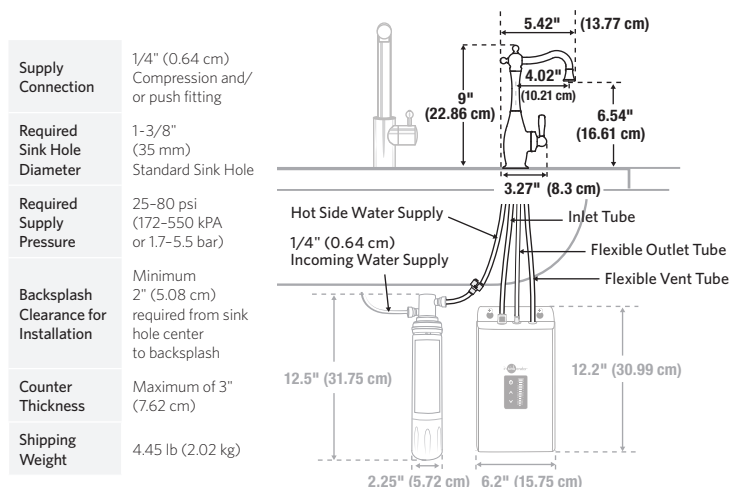

TRADITIONAL 2020

Instant Hot Water Faucet FH2020

FEATURES:

- Hot only faucet – dispenses near-boiling water
- For use with an InSinkErator instant hot water tank and filtration system (sold separately)
- Self-closing hot valve for automatic shut off
- Handle moves forward to avoid hitting backsplash
- Spout swivels 360° for convenience

MATERIAL:

- Reverse osmosis certified and compatible per NSF/ANSI 58
- Lead-free certified and tested per NSF 61, Section 9
- Solid brass construction
- Corrosion resistant ceramic disc valve

FINISHES:

Chrome • Stainless Steel • Arctic Steel • Brushed Bronze
Polished Nickel • Oil Rubbed Bronze • Classic Oil Rubbed Bronze

WARRANTY:

We Come To You® 5-Year In-Home Limited Warranty.
Covers parts and labor.

The complete InSinkErator warranty is included in the Care & Use booklet with each unit.

CERTIFICATIONS:

NSF/ANSI 372 • NSF/ANSI 58 • NSF/ANSI 42/53
NSF/ANSI 61 • ASME A112.18.1 • UPC Certified
ASSE 1023 • ADA Compliant

NSF/ANSI/CAN 61 Q ≤ 1

USA: 1.800.558.5700 www.insinkerator.com
CA: 1.800.561.1700 www.insinkerator.ca

InSinkErator may make improvements and/or changes in the specifications at any time, in its sole discretion, without notice or obligation and further reserves the right to change or discontinue models.

®/TM © 2023 InSinkErator. All rights reserved.