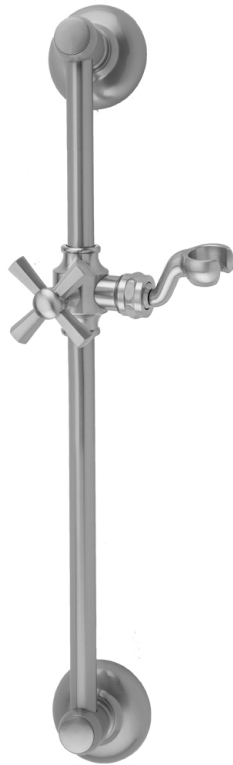

24" Traditional Wall Bar with Hex Cross Handle

Model #: 7624-

FEATURES:

- 24" Traditional design brass wall bar
- Adjustable height and angle
- Fork on ball joint allows for easy height & angle adjustment of handshower
- Slider moves up & down & side to side
- Conical end of hose sits in fork holder
- Other handle style models are available
- Mounting hardware included
- Includes standard buttons
- Not available in WH and JACLO=COLOR

AVAILABLE FINISHES:

Polished Chrome (PCH)	Satin Chrome (SC)	Bronze Umber (BU)
Satin Nickel (SN)	Pewter (PEW)	Caramel Bronze (CB)
Polished Nickel (PN)	Antique Brass (AB)	Antique Copper (ACU)
Oil-Rubbed Bronze (ORB)	Polished Brass (PB)	Polished Copper (PCU)
Vintage Bronze (VB)	Satin Brass (SB)	Matte Black (MBK)
Satin Gold (SG)	Polished Gold (PG)	Black Nickel (BKN)
Unlacquered Brass (ULB)	Satin Cooper (SCU)	Graphite (GPH)
Aged Urban Brass (AUB)		