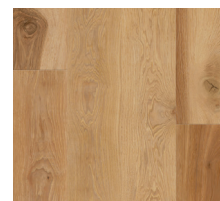

CALI[®] vinyl high tide

Aged Hickory

Welcome to Windansea

This classic collection is now presented with longer, wider planks to make rooms feel bigger and more spacious. Coastal-inspired colors offer understated, natural tones that complement any interior design. Planks feel as real as they look with specialized wood grain embossing that matches up with the knots and grains you see. Geared for commercial grade durability, High Tide planks are strengthened by a limestone composite core that resists indentation and makes for quick, easy installations. Attached acoustic padding lines each plank, improving sound insulation for quieter, more comfortable rooms.

Castaway Oak

Breakers Beach

Hermosa Coast

Sunset Swell

Rockaway Oak

Belmont Bluffs

Del Mar Drift

Aged Hickory

Bird Rock Ridge

South Seas Oak

Huntington
Hickory

Classic Acacia

Bird Rock Ridge

Made for Healthy Homes

FloorScore certified and backed by a 50-year residential warranty, CALI Vinyl is made without toxic chemicals, making it safe for homes, hospitals, children, and pets.

Quieter, Cushioned Comfort

Each High Tide plank is lined with an attached acoustic underlayment which softens sound and makes the floors more comfortable to walk on.

Fear No Mess

All CALI Vinyl flooring is 100% waterproof and extra pet-friendly with a scratch-resistant wear layer – all of which makes for easy clean-ups in any room.