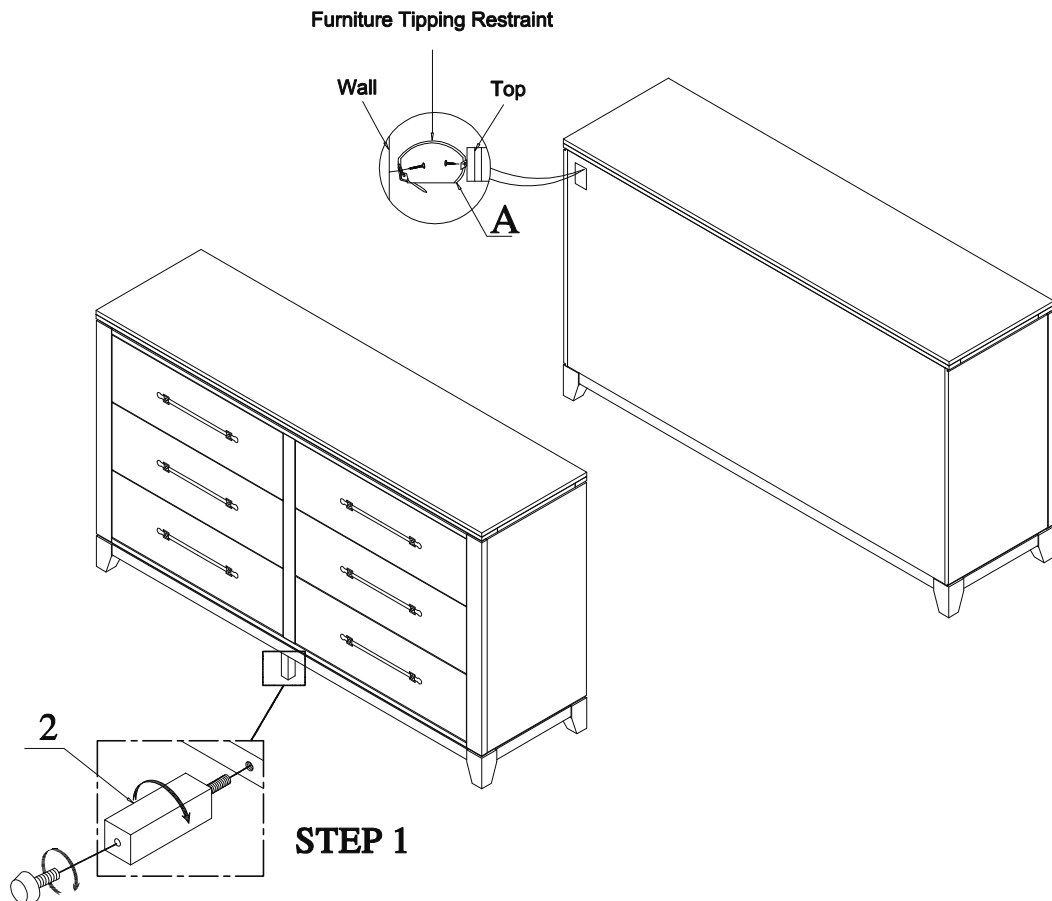

ITEM: 1669-5 DRESSER

Thank you for purchasing this quality product. Be sure to check all packing material carefully for small parts which may have come loose inside the carton during shipment. Identify and count all parts and compare with the Parts List below.

MADE IN VIETNAM

PARTS LIST

NO	DRAWING	Q'TY	DESCRIPTION
1		1	CENTER SUPPORT LEG

A	FURNITURE TIPPING RESTRAINT			
Strap	Anchor	Brackets	Screw (Ø8x1")	Screw (Ø8x5/8")
1pc	1pc	2pcs	1pc	1pc