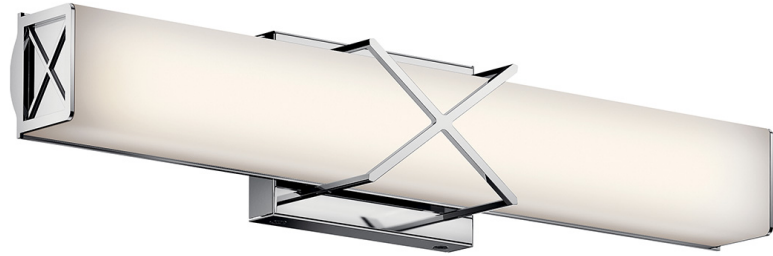

SPECIFICATIONS

Certifications/Qualifications

ADA Compliant	Yes
Prop65	No
DarkSky Approved	No
Location Rating	Damp
	kichler.com/warranty

Dimensions

Height	4.5"
Width	22"
Height From Center Of Wall Opening (Spec Sheet)	11"
Depth	3.5"
Weight	4.78 LBS
Canopy Height	4.5"
Canopy Width	6.25"
Canopy Depth	1"

Photometrics

Color Temperature Range	3000K
Color Rendering Index (CRI)	90
Delivered Lumens	1350 L
Delivered Efficacy (Lumens/Watt)	55
Rated Life	40000 hours

Mounting/Installation

Interior/Exterior	Interior Product
Mounting Style	WALL MOUNT
Mounting Weight	3.63 LBS
Modular	Yes
Lead Wire Length	6
Wire Connectors	Wire Nuts

FIXTURE ATTRIBUTES

Housing/Glass

Primary Material	Steel
------------------	-------

Product/Ordering Information

Sku	45657CHLED
Finish	Chrome
UPC	783927492287

Finishes

-  Brushed Nickel
-  Chrome
-  Matte Black