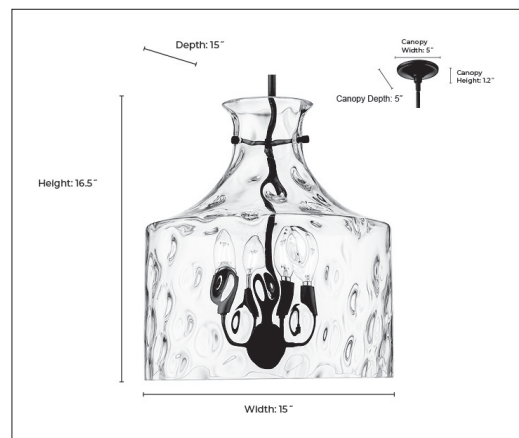

Millennium Lighting
105 Declaration Drive
McDonough, GA 30253
www.millenniumlighting.com