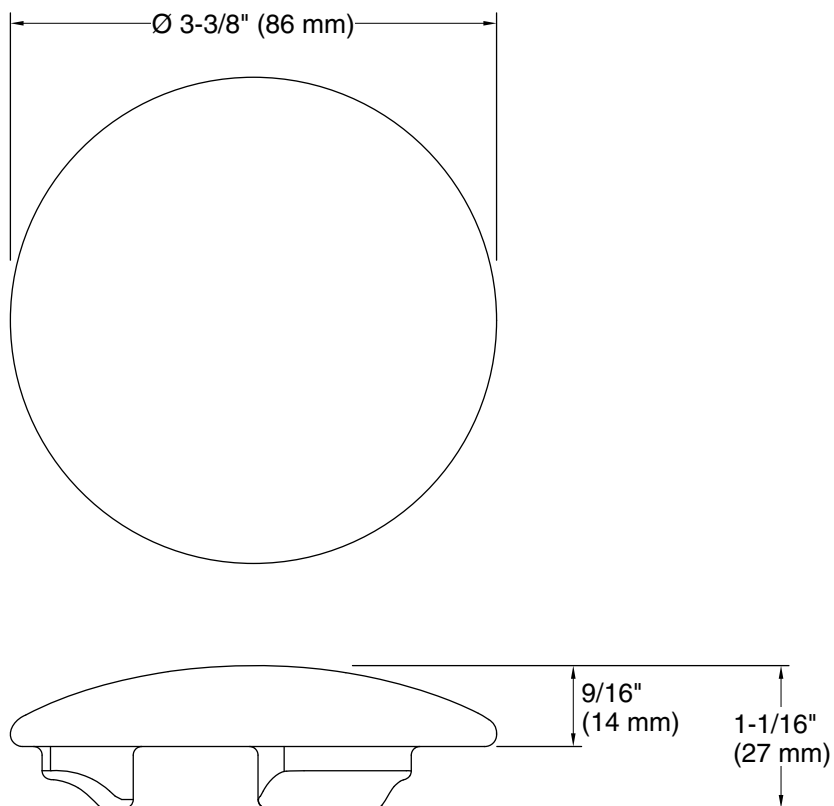

Technical Information

All product dimensions are nominal.

Material: Natural Stone