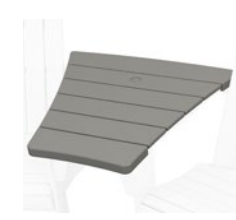

TT600A
600 Series
Angled Adirondack
Connecting Table

- Designed to fit (2) AD600, AD610, or AD620

d 28.93" w 29.95" h 2.25" | 18.25 lbs