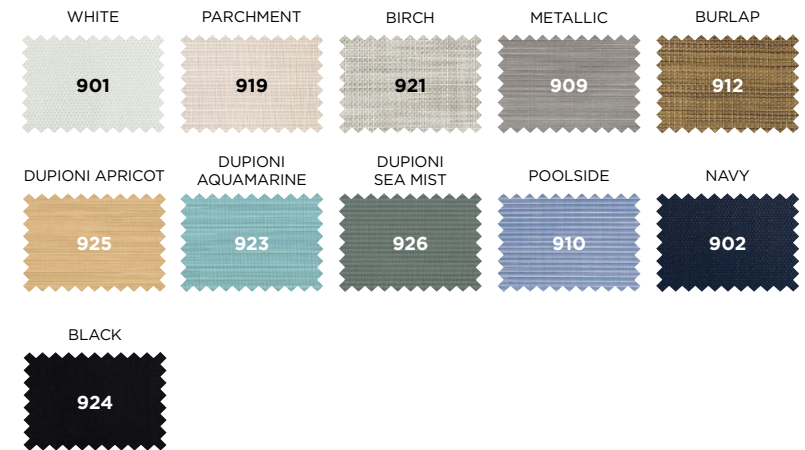

ALL-WEATHER WICKER

Weather-resistant wicker made from HDPE that resists stains and withstands the elements including sun exposure, salt spray, and snowy winters.