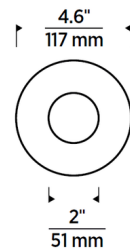

Lightology

lightology.com
866-954-4489
05-18-26

Project: _____

Company: _____

Location: _____ Fixture Type: _____

SPEC #: **ELE892087**

Approved On: _____ Approved By: _____

Entra 3IN Round Flat Trim No Lens By Visual Comfort Architectural

Description

The Entra 3 Inch Round Flat Trim with No Lens is compatible with Entra 3 inch round new construction or remodel housings. Entra is a high-performance, reliable recessed lighting solution, delivering architectural-grade aesthetics and quality while meeting budget-sensitive residential and commercial specifications. This trim features die-cast aluminum construction with no seams, and does not warp or sag. The White finish is field-paintable for matching your ceiling. Note: A complete fixture requires this trim and a housing, sold separately. The light module is included with the housing.

Shown in white

Specifications

REFLECTOR/BAFFLE COLOR	N/A
BODY FINISH	White
WATTAGE	N/A
DIMMER	N/A
DIMENSIONS	4.6"W x 1"H
BULB	N/A

Technical Information

APERTURE SIZE	2.000"
APERTURE SHAPE	Round
CEILING TYPE	Drywall with Trim
FUNCTION	Adjustable Accent

Flanged

Flangeless

CLICK TO VIEW PRODUCT

Notes: