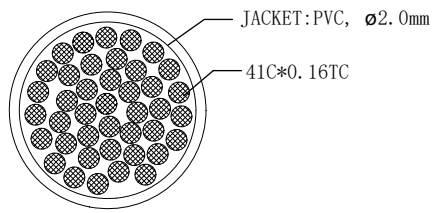

PIN Assignment

③	CONNECTOR	15P SATA POWER CONNECTOR RECEPTACLE, LEFT ANGLE, BLACK PVC	1
②	CONNECTOR	4P LARGE MOLEX RECEPTACLE, BRASS TIN PLATED, SEMI-TRANSPARENT NYLON	1
①	CABLE	18AWG, 41C*0.16TC, RED JACKET, PVC, OD 2.0mm	1
		18AWG, 41C*0.16TC, BLACK JACKET, PVC, OD 2.0mm	2
		18AWG, 41C*0.16TC, YELLOW JACKET, PVC, OD 2.0mm	1
ITEM	P/N	DESCRIPTION	QTY

THIRD ANGLE PROJECTION			
GENERAL NOTES DIMENSIONS ARE IN MM - DO NOT SCALE		PRODUCT ID	SATAPOWADPL
THIS DOCUMENT CONTAINS CONFIDENTIAL, PROPRIETARY INFORMATION THAT IS PROPERTY OF STARTECH.COM		DESCRIPTION	6in 4 Pin LP4 to Left Angle SATA Power Cable Adapter
		DO NOT SCALE	SHEET: 1 OF: 1
		UPLOAD DATE: 9/20/2023	