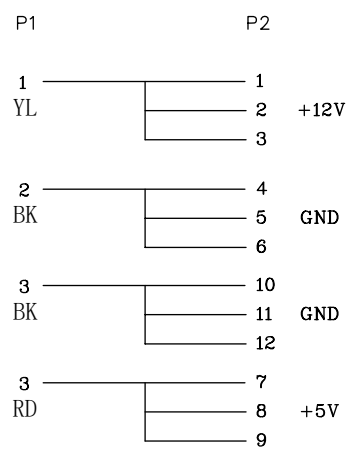

PIN Assignment

③	CONNECTOR	15P SATA POWER CONNECTOR RECEPTACLE, LEFT ANGLE, BLACK PVC	1
②	CONNECTOR	4P LARGE MOLEX RECEPTACLE, BRASS TIN PLATED, SEMI-TRANSPARENT NYLON	1
①	CABLE	18AWG, 41C*0.16TC, RED JACKET, PVC, OD 2.0mm	1
		18AWG, 41C*0.16TC, BLACK JACKET, PVC, OD 2.0mm	2
		18AWG, 41C*0.16TC, YELLOW JACKET, PVC, OD 2.0mm	1
ITEM	P/N	DESCRIPTION	QTY

THIRD ANGLE PROJECTION			
GENERAL NOTES DIMENSIONS ARE IN MM - DO NOT SCALE		PRODUCT ID	SATAPOWADPL
THIS DOCUMENT CONTAINS CONFIDENTIAL, PROPRIETARY INFORMATION THAT IS PROPERTY OF STARTECH.COM		DESCRIPTION	6in 4 Pin LP4 to Left Angle SATA Power Cable Adapter
		DO NOT SCALE	SHEET: 1 OF: 1
		UPLOAD DATE: 9/20/2023	