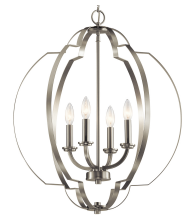

SPECIFICATIONS

Certifications/Qualifications

Prop65	No
DarkSky Approved	No
Location Rating	Dry
	kichler.com/warranty

Dimensions

Height	20.75"
Overall Height	94"
Weight	6.3 LBS
Canopy Width	4.75"
Canopy Depth	1"
Chain/Stem Length	72"

Mounting/Installation

Interior/Exterior	Interior Product
Mounting Weight	6.3 LBS
Modular	No
Lead Wire Length	120

FIXTURE ATTRIBUTES

Housing/Glass

Primary Material	Steel
Shade Included	No

Product/Ordering Information

SKU	42140NI
Finish	Brushed Nickel
UPC	783927565936

Finishes

-  Black
-  Brushed Nickel
-  Natural Brass

ALSO IN THIS FAMILY

42138BK

42138NBR

42138NI

42139BK