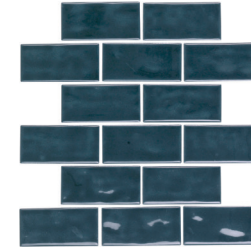

COLORS

Classic Blue  
MRZ AT23 \_\_\_\_\_

Deep Blue  
MRZ AT24 \_\_\_\_\_

Elegant White  
MRZ AT20 \_\_\_\_\_

Ideal Gray  
MRZ AT22 \_\_\_\_\_

Metallic Vibe  
MRZ AT25 \_\_\_\_\_

Nordic Sand  
MRZ AT21 \_\_\_\_\_

SIZE / DESCRIPTION

2" x 5" x 1/4"  
Picket Mosaic

2" x 4" x 1/4"  
Herringbone Mosaic

2" x 4" x 1/4"  
Brick Mosaic

1-1/2" x 1-1/2" x 1/4"  
Hexagon Mosaic

TECHNICAL INFORMATION

V2 Slight Variation  
(AT20, AT21, AT22, AT23 and AT24)

V3 Moderate Variation  
(AT25)

Suitable for wall use only in residential  
and commercial applications.

Full Cartons Only

Contains Recycled Content

SIZE / DESCRIPTION

2" x 5" x 1/4" Picket Mosaic  
2" x 4" x 1/4" Herringbone Mosaic  
2" x 4" x 1/4" Brick Mosaic  
1-1/2" x 1-1/2" x 1/4" Hexagon Mosaic

TRIM

1/2" x 12" Jolly

FINISH

Glossy