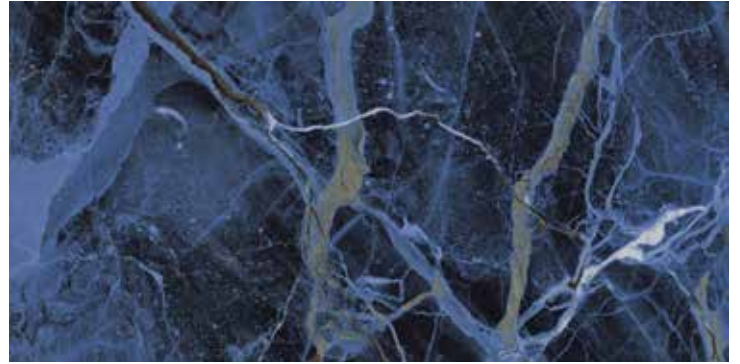

Blue

Available in Matte and Polished Finish

Scan QR
Code for
additional
product
information
and testing
results.

Sizes

24" x 47"
23.46" x 47.05"

12" x 24"
11.69" x 23.46"