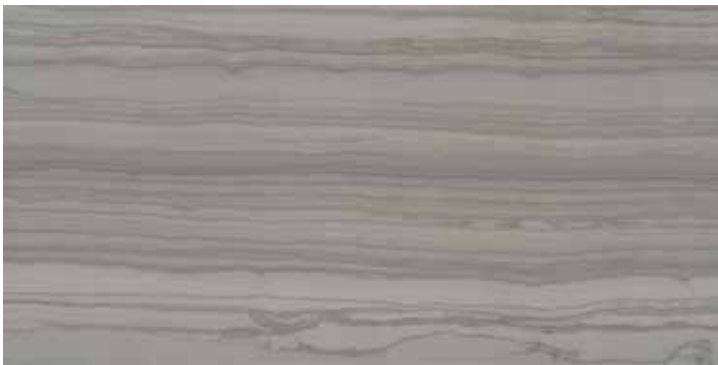

FLOOR / WALL

RESIDENTIAL

COMMERCIAL

INDOOR

OUTDOOR

POOL

Record

Mosaics

Scan QR Code for additional product information and testing results.

Sizes

12" x 24"
11.81" x 23.62"

12" x 12" Mesh
11.69" x 11.69"

3" x 24"
Floor SBN