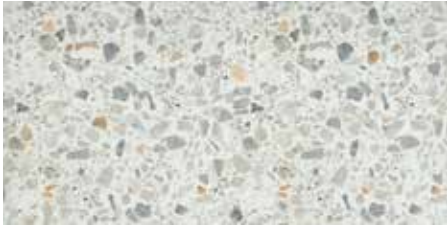

EXPLORER™

Glazed Porcelain

FLOOR / WALL  RESIDENTIAL  COMMERCIAL  INDOOR  OUTDOOR  EXTERIOR CLADDING  POOL 

White Large Speckle

White Small Speckle

Silver Large Speckle

Silver Small Speckle

Black Large Speckle