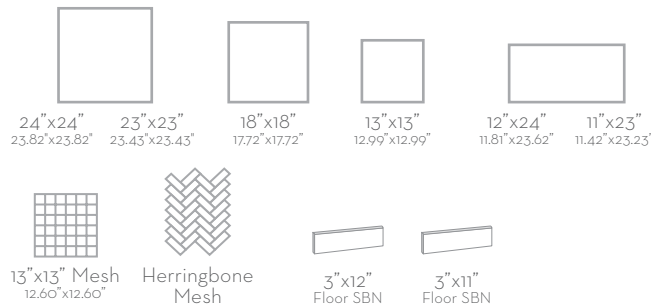

1. FLOOR / WALL RESIDENTIAL COMMERCIAL INDOOR OUTDOOR EXTERIOR CLADDING POOL

Mosaics

Available in Matte and Polished Finish

Scan QR Code for additional product information and testing results.

Sizes