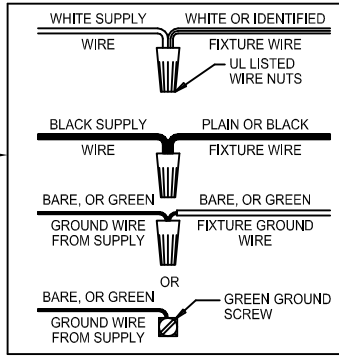

Assembly & Installation Instructions

CAUTION: Read instructions carefully and turn electricity off at main circuit breaker panel before beginning installation.

2794, 2796

WARNING - If any Special Control Devices are used with this Fixture, Follow the Instructions Carefully to assure full compliance with N.E.C. requirements. If there are any questions, contact a Qualified Electrical Contractor.

CAUTION - All glass is fragile, use care when handling Glass component(s) and or Lamp(s).

ASSEMBLY STEPS:

1. D,E → A
2. A,B → C
3. F → G
4. H,I → D
5. L,K → J (USE N)
6. M → J

B, C, G, & M
 (NOT FURNISHED)
 (NO INCLUIDA)
 (NON FOURNIE)