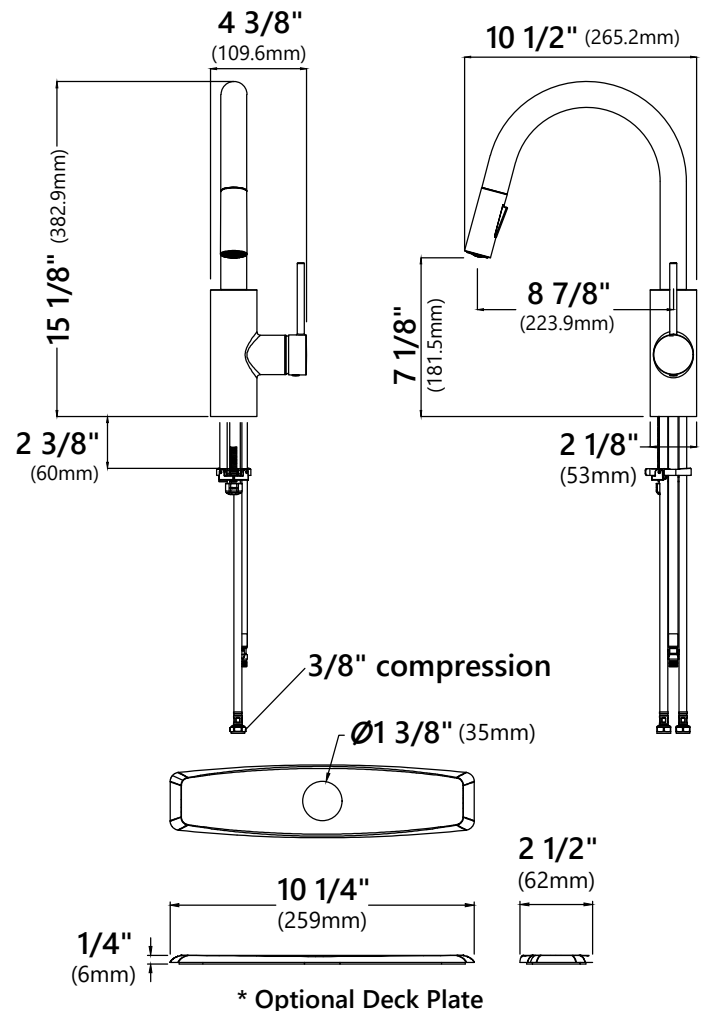

KPF-2620

Single Handle Pull Down Kitchen Faucet

Faucet Dimensions (without deck plate)

Overall Height: 15 1/8"

Overall Width: 4 3/8"

Spout Height: 7 1/8"

Spout Reach: 8 7/8"

*Deck Plate Dimensions

Overall Dimensions: 10 1/4" x 2 1/2" x 1/4"

Features

- Pull Down Faucet
- Metal Body
- ABS Sprayer
- Lead Free Brass Waterway
- 360° Swivel Spout
- Flow Rate: 1.80 gpm (6.6L/min) @ 60 psi
- Dual Function Sprayhead - Spray/Stream
- Easy Clean Silicone Nozzles
- Quick Weight
- 35mm Ceramic Cartridge
- 29 1/4" Flexible Nylon Waterlines
- Dome Shaped Screen Washer
- Swivel Sprayer Connector
- 12 7/8" Hose Length
- Quick Connect Sprayer
- Connections 3/8" Compression
- Max Countertop Thickness (without deck plate) 2 3/8"
- Max Countertop Thickness (with deck plate) 2 1/8"
- TPI of aerator in the Sprayer - M16.5*1

Accessories Included

- *Deck Plate
- Weight
- Hex Wrench

Available Finishes

- Brushed Brass
- Chrome
- Matte Black
- Spot Free all-Brite™ Stainless Steel
- Spot Free Antique Champagne Bronze

CODES/STANDARDS:

Product Certification

ASME A112.18.1/CSA B125.1

ADA compliant

NOTE: Some Kitchen Faucets that do not have a pull out or pull down sprayer may be connected to a portable dishwasher. Pull out and pull down faucets should never be connected to portable dishwashers because potential pressure fluctuations during washing cycles cause hose ruptures or leaks.

Warranty

Kraus Limited Lifetime Warranty

see website for details www.kraususa.com

Kraus USA Plumbing LLC Customer Service

1.800.775.0703 | customerservice@kraususa.com

REV. August 25, 2025