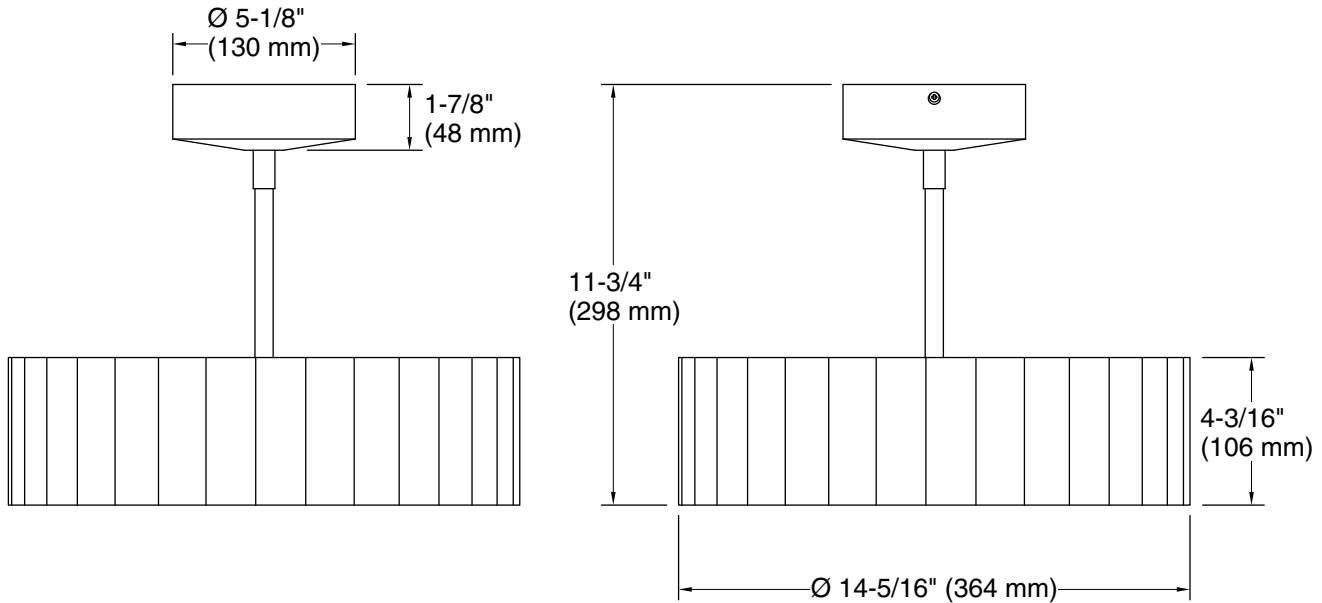

Required Electrical Service

One dedicated circuit required.

Lights: 120 V, 0.977 A, 60 Hz

Technical Information

All product dimensions are nominal.

Material: Steel, Glass

Number of Lights: 2

Lighting Type: Integrated LED

Number of Shades: 1

Shade Type: Glass - etched

Hanging Type: Downrod

Downrod Detail: 1 x 4-11/16" (119 mm)

Electrical component rating: LED: 60 Hz, 40 W, 2200 Lumens, 3000K