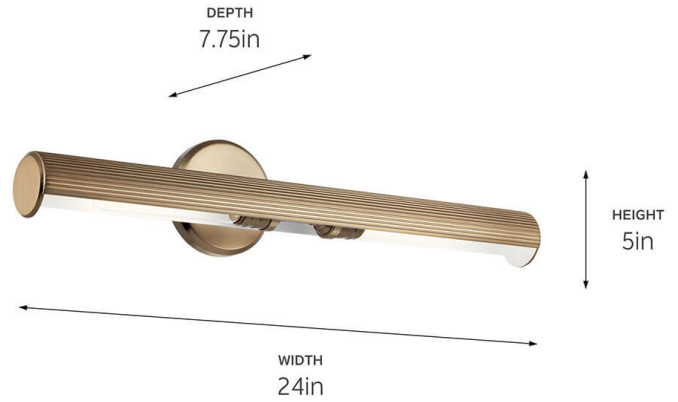

SPECIFICATIONS

Certifications/Qualifications

ADA Compliant	No
Prop65	Yes
Location Rating	Damp
	kichler.com/warranty

Dimensions

Height	5"
Width	24"
Height From Center Of Wall Opening (Spec Sheet)	2.5"
Depth	7.75"
Weight	2 LBS
Canopy Width	5"
Canopy Depth	1"

Electrical

Input Voltage	120 V

Light Source

Light Source	Bulb
Lamp Included	Not Included
# Of Bulbs/LED Modules	2
Max Or Nominal Watt	13 W
Lamp Type	T10
Socket Type	E26 (Medium)
Dimmable	Yes

Mounting/Installation

Interior/Exterior	Interior Product
Mounting Weight	2 LBS
Install Glass Up Or Down	Down
Lead Wire Length	6
Wire Connectors	Wire Nuts

FIXTURE ATTRIBUTES

Housing/Glass

Primary Material	Aluminum
Shade Included	Yes
Shade Description	Metal Cylinder Shade
Shade Dimensions	24.00 x 2.75

Product/Ordering Information

Sku	52651CPZ
Finish	Champagne Bronze™
UPC	783927044479

Finishes

- Black
- Champagne Bronze™
- Polished Nickel