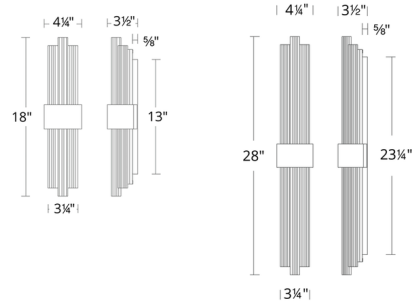

Specifications

COLOR Clear
 BODY FINISH Aged Brass
 WATTAGE 21.4W
 DIMMER Low Voltage Electronic
 DIMENSIONS 4.25"W x 28"H x 3.5"D
 INTEGRATED LED MODULE 2 x LED/10.7W/120V LED
 COUNTRY OF ORIGIN China

Technical Information

LAMP LIFE 54000 hours
 COLOR RENDERING 90 CRI
 LAMP COLOR 3000K
 LUMENS/WATT 125.70
 LUMINOUS FLUX 1345 lumens

Shown in aged brass / clear

CLICK TO VIEW PRODUCT

Notes: