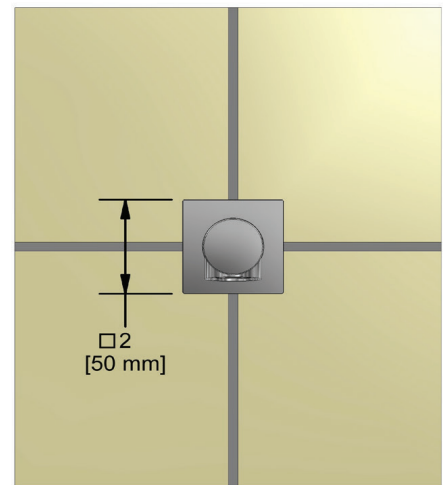

For warranty or additional information, contact:

U.S.A.
houseofrohl.com/support
1-800-777-9762

QUEBEC / MARITIMES / WESTERN CANADA
QUÉBEC / MARITIMES / OUEST CANADIEN
QUEBEC / MARITIMOS / CANADA OCCIDENTAL
houseofrohl.ca/support
1-866-473-8442

ONTARIO
houseofrohl.ca/support
1-800-287-5354