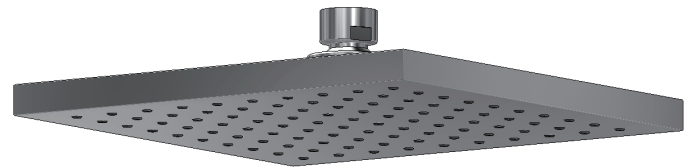

DESCRIPTION

- 1 function

FLOW

- Flow rate options at 60 PSI:
  -2.0 GPM/7.6 LPM
  -1.8 GPM/6.8 LPM (458-WS) *
- *EPA and CEC certification applicable to the indicated model only*

STANDARDS

- ASME A112.18.1 / CSA B125.1

WARRANTY

- Most products or parts carry "Limited Warranties" against manufacturing defects. For US customers please visit houseofrohl.com/support and for Canadian customers please visit houseofrohl.ca/support for complete product and finish warranty.

SPECIFICATIONS

8" Rain showerhead

MODELS: 458

For warranty or additional information, contact:

U.S.A.
houseofrohl.com/support
1-800-777-9762

QUEBEC / MARITIMES / WESTERN CANADA
QUÉBEC / MARITIMES / OUEST CANADIEN
QUEBEC / MARITIMOS / CANADA OCCIDENTAL
houseofrohl.ca/support
1-866-473-8442

ONTARIO
houseofrohl.ca/support
1-800-287-5354