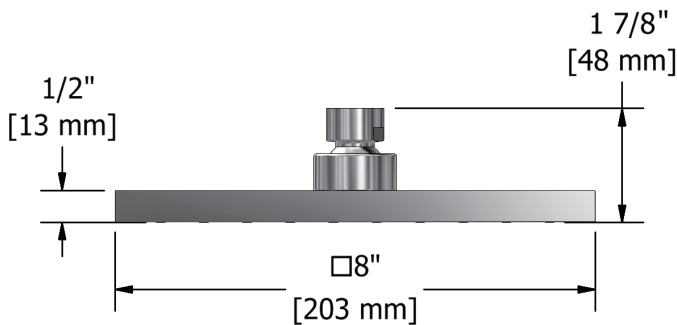

DESCRIPTION

- 1 function

FLOW

- Flow rate options at 60 PSI:
  -2.0 GPM/7.6 LPM
  -1.8 GPM/6.8 LPM (458-WS) *
- *EPA and CEC certification applicable to the indicated model only*

STANDARDS

- ASME A112.18.1 / CSA B125.1

WARRANTY

- Most products or parts carry "Limited Warranties" against manufacturing defects. For US customers please visit houseofrohl.com/support and for Canadian customers please visit houseofrohl.ca/support for complete product and finish warranty.

SPECIFICATIONS

8" Rain showerhead

MODELS: 458

For warranty or additional information, contact:

U.S.A.
houseofrohl.com/support
1-800-777-9762

QUEBEC / MARITIMES / WESTERN CANADA
QUÉBEC / MARITIMES / OUEST CANADIEN
QUEBEC / MARITIMOS / CANADA OCCIDENTAL
houseofrohl.ca/support
1-866-473-8442

ONTARIO
houseofrohl.ca/support
1-800-287-5354