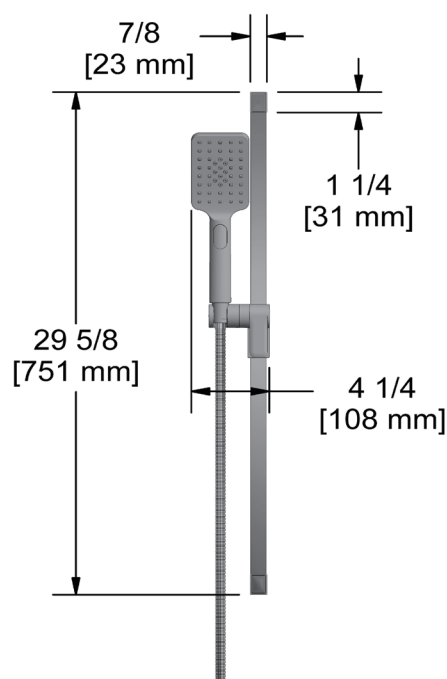

Riobel®

RR HOUSE OF ROHL.

DESCRIPTION

- 4365 douchette 3 fonctions
- Boyau de douche 150 cm (59") avec 2 clapets anti-retour
- Barre rectangulaire 22mm (7/8")

DÉBITS DISPONIBLES

- Options de débit à 60 PSI :
  -2,0 GPM/7,6 LPM
  -1,8 GPM/6,8 LPM (4665-WS) *
- *Les certifications de l'EPA et de la CEC s'appliquent uniquement au modèle indiqué*

CERTIFICATIONS

- ASME A112.18.1 / CSA B125.1

GARANTIE

- La plupart des produits ou pièces comprend des «garanties limitées» contre les défauts de fabrication. Pour les clients des États-Unis : veuillez consulter houseofrohl.com/support; Pour les clients du Canada : veuillez consulter houseofrohl.ca/support pour connaître les conditions complètes de la garantie des produits et finis.

SPÉCIFICATIONS

Ensemble de douche sur rail de 30" avec douchette à 3 fonctions

MODELS: 4665

UPC®

Si vous souhaitez obtenir de l'information supplémentaire à propos de la garantie ou de tout autre élément, communiquez avec :

U.S.A.
houseofrohl.com/support
1-800-777-9762

QUEBEC / MARITIMES / WESTERN CANADA
QUÉBEC / MARITIMES / OUEST CANADIEN
QUEBEC / MARITIMOS / CANADA OCCIDENTAL
houseofrohl.ca/support
1-866-473-8442

ONTARIO
houseofrohl.ca/support
1-800-287-5354

Riobel

PERRIN & ROWE
LONDON

victoria ⊕ albert®

ROHL

Schaub

EMTEK.