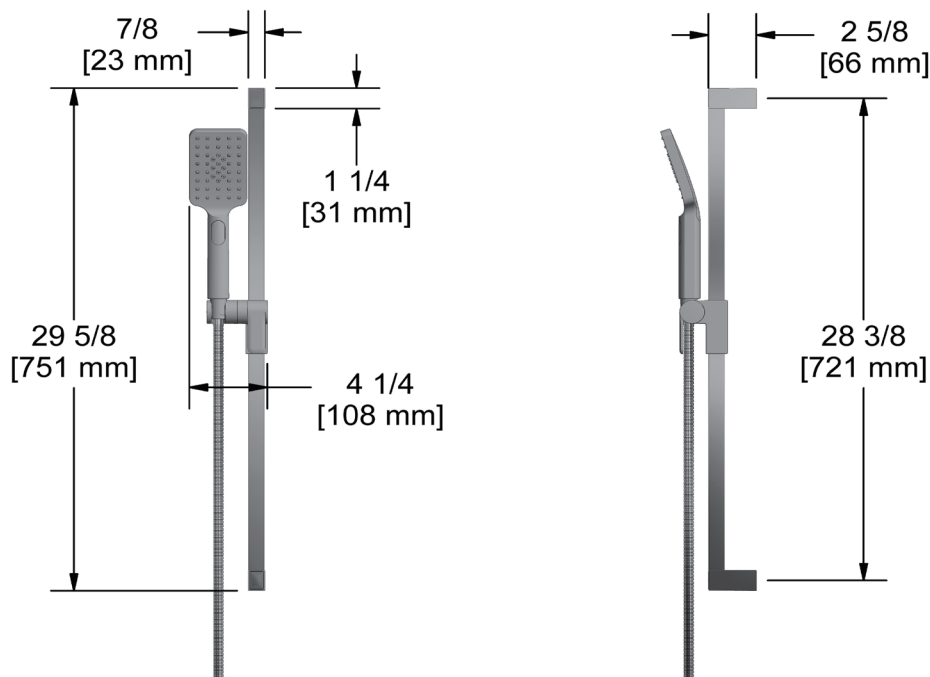

DESCRIPTION

- 4365 3-function handshower
- 59" (150 cm) shower hose with 2 check valves
- Rectangular slide bar 7/8" (22mm)

FLOW

- Flow rate options at 60 PSI:
  - -2.0 GPM/7.6 LPM
  - -1.8 GPM/6.8 LPM [4665-WS] *
- *EPA and CEC certification applicable to the indicated model only*

STANDARDS

- ASME A112.18.1 / CSA B125.1

WARRANTY

- Most products or parts carry "Limited Warranties" against manufacturing defects. For US customers please visit houseofrohl.com/support and for Canadian customers please visit houseofrohl.ca/support for complete product and finish warranty.

SPECIFICATIONS

Handshower Set With 30" Slide Bar And 3-Function Handshower

MODELS: 4665

For warranty or additional information, contact:

U.S.A.
houseofrohl.com/support
1-800-777-9762

QUEBEC / MARITIMES / WESTERN CANADA
QUÉBEC / MARITIMES / OUEST CANADIEN
QUEBEC / MARITIMOS / CANADA OCCIDENTAL
houseofrohl.ca/support
1-866-473-8442

ONTARIO
houseofrohl.ca/support
1-800-287-5354