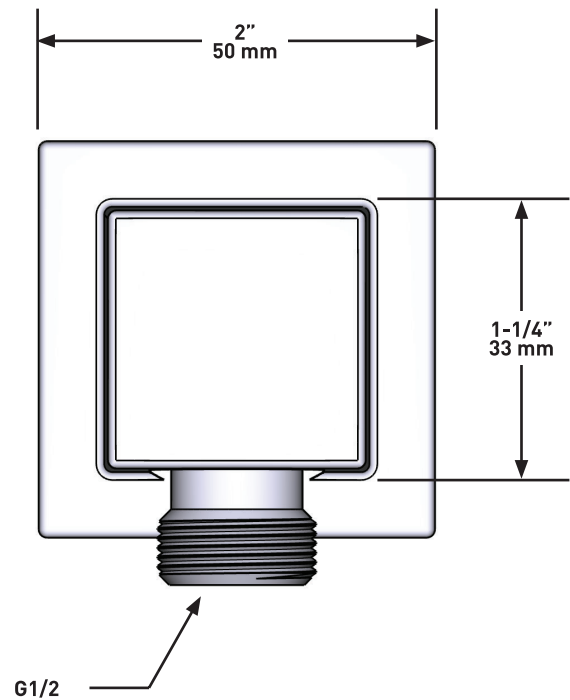

For warranty or additional information, contact:

U.S.A.
houseofrohl.com/support
1-800-777-9762

QUEBEC / MARITIMES / WESTERN CANADA
QUÉBEC / MARITIMES / OUEST CANADIEN
QUEBEC / MARITIMOS / CANADA OCCIDENTAL
houseofrohl.ca/support
1-866-473-8442

ONTARIO
houseofrohl.ca/support
1-800-287-5354