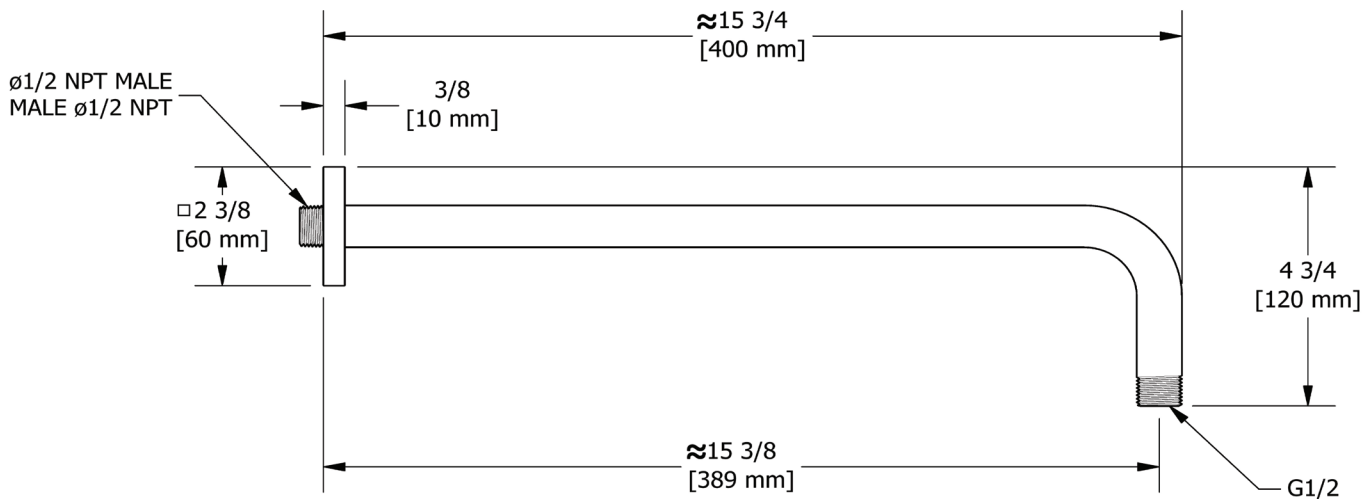

For warranty or additional information, contact:

U.S.A.
houseofrohl.com/support
1-800-777-9762

QUEBEC / MARITIMES / WESTERN CANADA
QUÉBEC / MARITIMES / OUEST CANADIEN
QUEBEC / MARITIMOS / CANADA OCCIDENTAL
houseofrohl.ca/support
1-866-473-8442

ONTARIO
houseofrohl.ca/support
1-800-287-5354