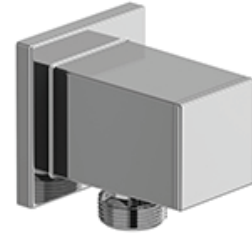

DESCRIPTION

- Adjustable
- 1/2" male outlet; 1/2" female NPT inlet

WARRANTY

- Most products or parts carry "Limited Warranties" against manufacturing defects. For US customers please visit houseofrohl.com/support and for Canadian customers please visit houseofrohl.ca/support for complete product and finish warranty.

SPECIFICATIONS

Handshower Outlet

MODELS: 774