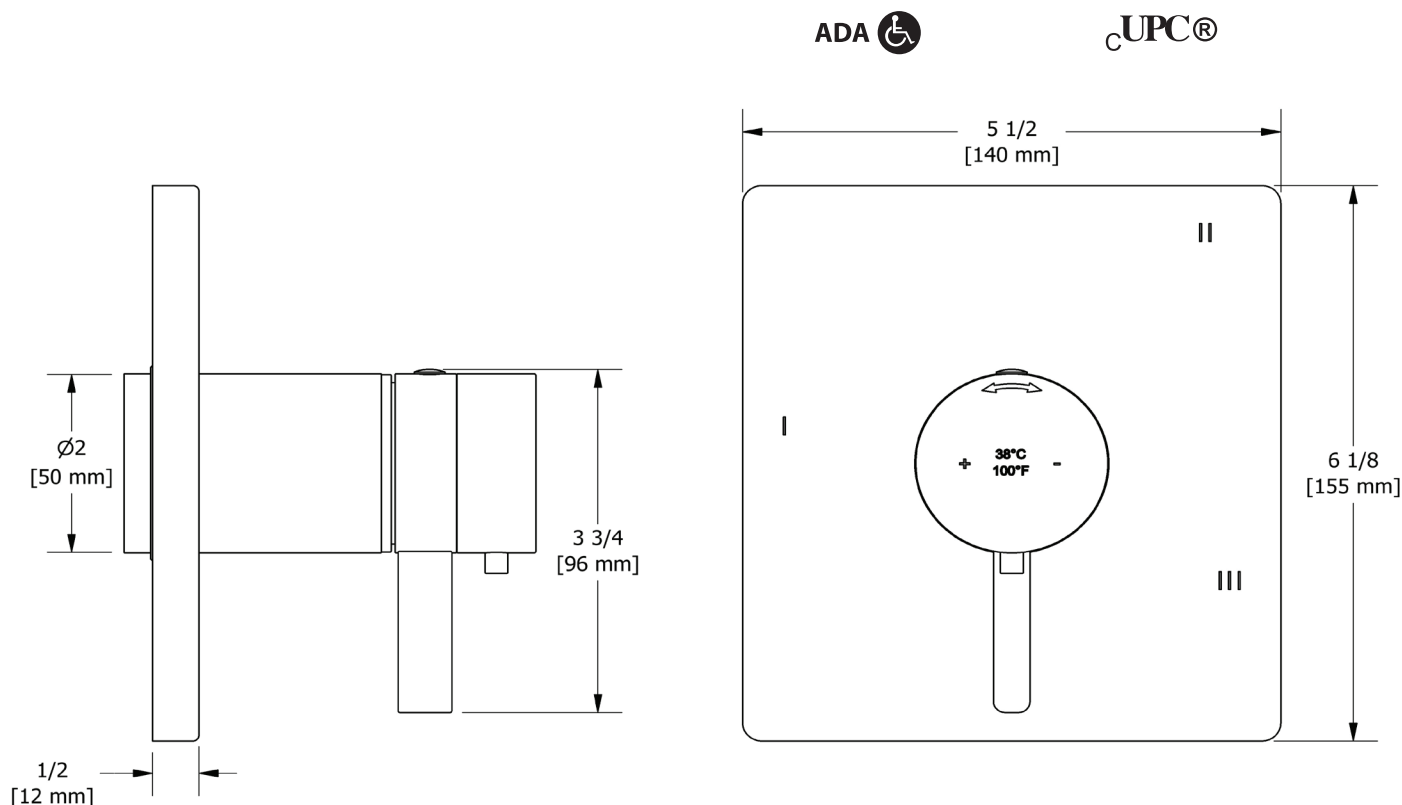

Si vous souhaitez obtenir de l'information supplémentaire à propos de la garantie ou de tout autre élément, communiquez avec :

U.S.A.
houseofrohl.com/support
1-800-777-9762

QUEBEC / MARITIMES / WESTERN CANADA
QUÉBEC / MARITIMES / OUEST CANADIEN
QUEBEC / MARITIMOS / CANADA OCCIDENTAL
houseofrohl.ca/support
1-866-473-8442

ONTARIO
houseofrohl.ca/support
1-800-287-5354

Riobel

PERRIN & ROWE
LONDON

victoria ⊕ albert®

ROHL

Schaub

EMTEK.