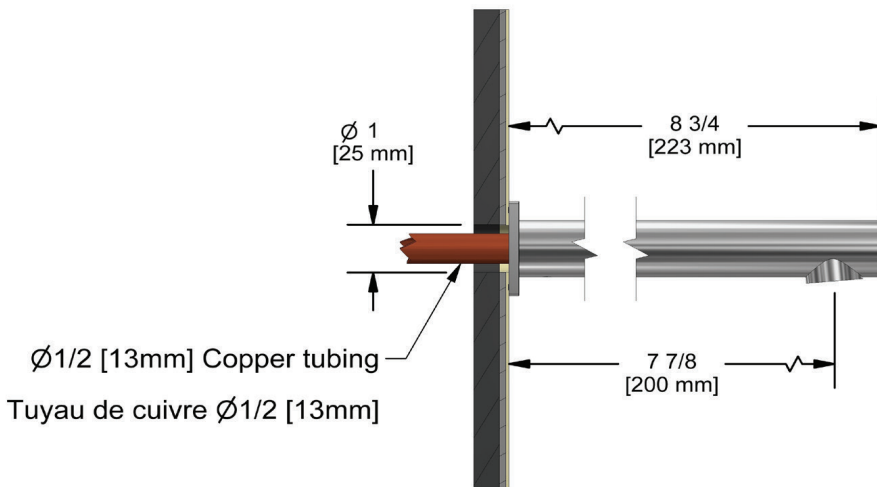

For warranty or additional information, contact:

U.S.A.
houseofrohl.com/support
1-800-777-9762

QUEBEC / MARITIMES / WESTERN CANADA
QUÉBEC / MARITIMES / OUEST CANADIEN
QUEBEC / MARITIMOS / CANADA OCCIDENTAL
houseofrohl.ca/support
1-866-473-8442

ONTARIO
houseofrohl.ca/support
1-800-287-5354