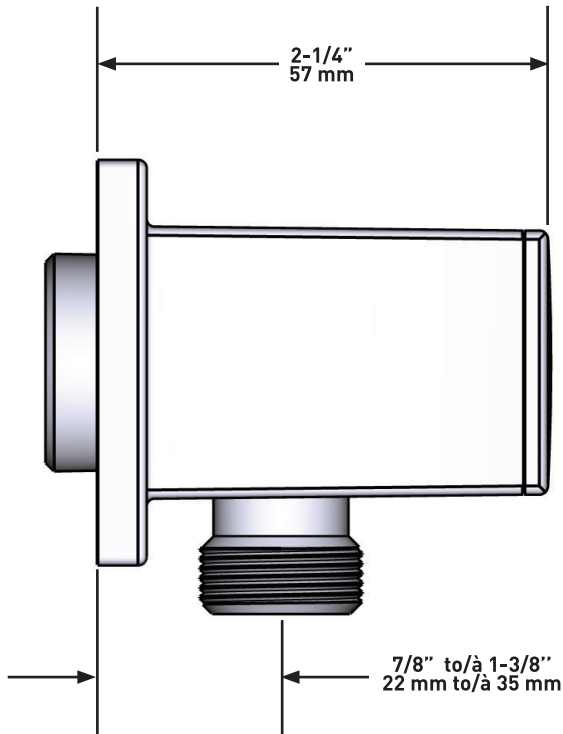

For warranty or additional information, contact:

U.S.A.
houseofrohl.com/support
1-800-777-9762

QUEBEC / MARITIMES / WESTERN CANADA
QUÉBEC / MARITIMES / OUEST CANADIEN
QUEBEC / MARITIMOS / CANADA OCCIDENTAL
houseofrohl.ca/support
1-866-473-8442

ONTARIO
houseofrohl.ca/support
1-800-287-5354