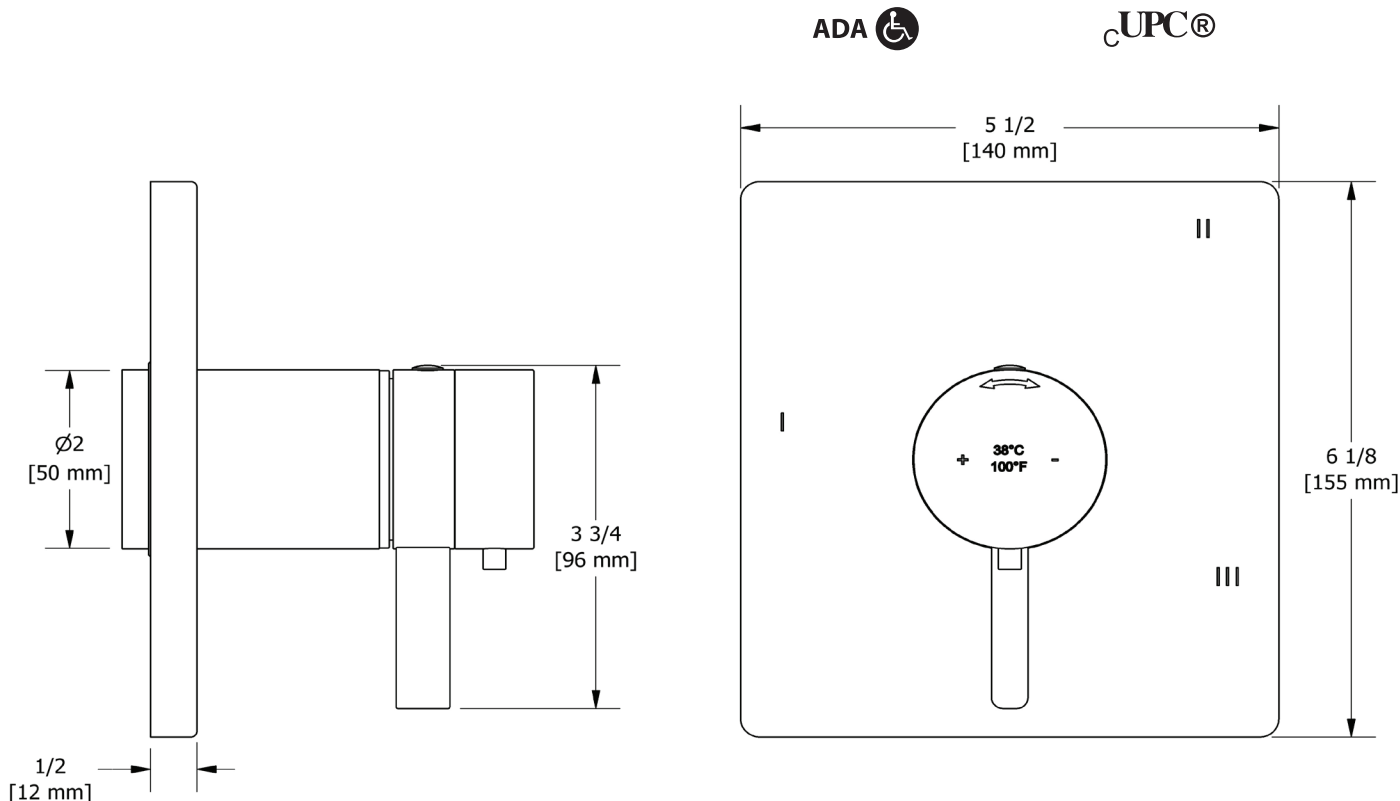

For warranty or additional information, contact:

U.S.A.
houseofrohl.com/support
1-800-777-9762

QUEBEC / MARITIMES / WESTERN CANADA
QUÉBEC / MARITIMES / OUEST CANADIEN
QUEBEC / MARITIMOS / CANADA OCCIDENTAL
houseofrohl.ca/support
1-866-473-8442

ONTARIO
houseofrohl.ca/support
1-800-287-5354