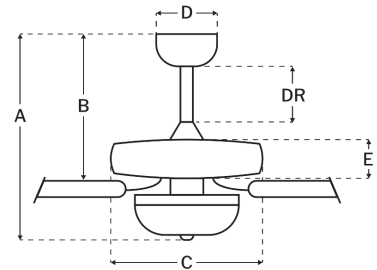

### Measurements

Blade Sweep (in):	52
Downrod Length (in):	4
Height (in):	19.16
Canopy Width (in):	5.51
Product Weight (lbs):	18.48
Lead Wire (in):	76
Carton Length (in):	24.33
Carton Width (in):	12.83
Carton Height (in):	11.54
Carton Cube:	2.08
Carton Weight (lbs):	21.12