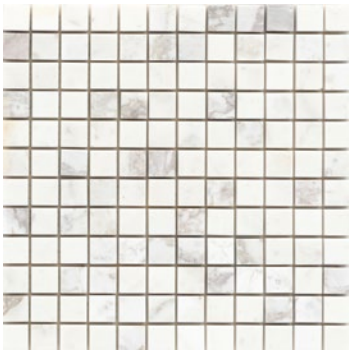

A luxurious marble stone tile that exudes timeless elegance. This stunning tile features striking gold veining set against a backdrop of classic white marble, creating a sophisticated and opulent look. Calacata Illusion adds a touch of luxury and refinement to any room.

CALACATA ILLUSION

Honed Marble

FLOOR / WALL

RESIDENTIAL

COMMERCIAL

INDOOR

OUTDOOR

POOL

Calacata Illusion

1"x1" Stacked Mesh

Sizes

12"x24"

1"x1" Stacked Mesh
12"x12" Mosaic

Testing

Shade Variation
Rating

Results* V3