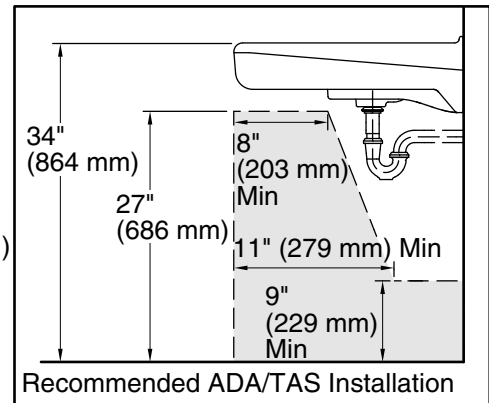

Features

- Single faucet hole
- Oval basin
- Sealed overflow drain
- Left-hand hole drilled for soap or lotion dispenser
- Includes wall hanger

Material

- Vitreous china

Installation

- Wall-mount
- Drilled for concealed arm carrier installation

Color	Code	Description
-------	------	-------------

	0	White
---	---	-------

Technical Information

All product dimensions are nominal.

Basin configuration:	Single Bowl
Bowl area (Only):	Length: 14-3/8" (365 mm) Width: 12-5/16" (313 mm) Water depth: 3-1/4" (83 mm)
With overflow:	Yes
Number of deck holes:	2
Faucet hole(s):	1-3/8" (35 mm)
Soap/Lotion hole:	1-1/4" (32 mm)
Drain hole:	1-3/4" (44 mm)