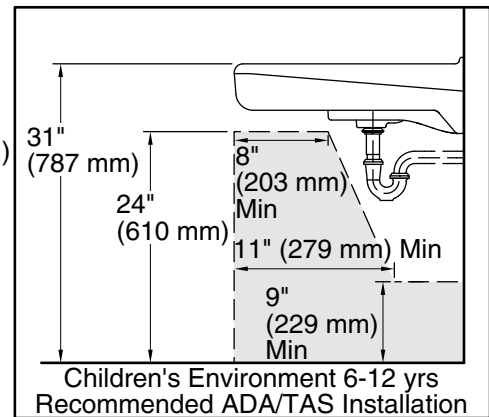

Features

- Single faucet hole
- Oval basin
- Sealed overflow drain
- Left-hand hole drilled for soap or lotion dispenser
- Includes wall hanger

Material

- Vitreous china

Installation

- Wall-mount
- Drilled for concealed arm carrier installation

Color	Code	Description
-------	------	-------------

	0	White
---	---	-------

Technical Information

All product dimensions are nominal.

Basin configuration:	Single Bowl
Bowl area (Only):	Length: 14-3/8" (365 mm) Width: 12-5/16" (313 mm) Water depth: 3-1/4" (83 mm)
With overflow:	Yes
Number of deck holes:	2
Faucet hole(s):	1-3/8" (35 mm)
Soap/Lotion hole:	1-1/4" (32 mm)
Drain hole:	1-3/4" (44 mm)