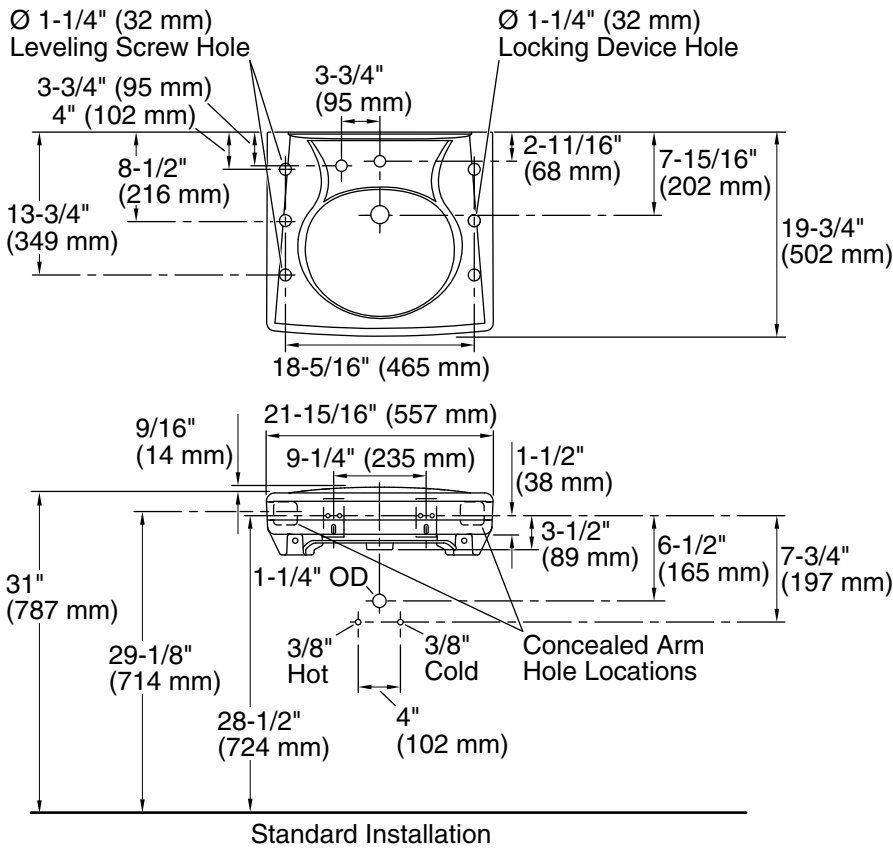

Features

- Single faucet hole
- Oval basin
- Sealed overflow drain
- Left-hand hole drilled for soap or lotion dispenser
- Includes wall hanger

Material

- Vitreous china

Installation

- Wall-mount
- Drilled for concealed arm carrier installation

Color	Code	Description
-------	------	-------------

	0	White
---	---	-------

Technical Information

All product dimensions are nominal.

Basin configuration:	Single Bowl
Bowl area (Only):	Length: 14-3/8" (365 mm) Width: 12-5/16" (313 mm) Water depth: 3-1/4" (83 mm)
With overflow:	Yes
Number of deck holes:	2
Faucet hole(s):	1-3/8" (35 mm)
Soap/Lotion hole:	1-1/4" (32 mm)
Drain hole:	1-3/4" (44 mm)