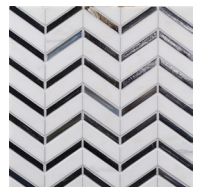

TECHNICAL INFORMATION

V4 Substantial
Variation

Ready Ship

Must be Sealed

COLORS

Napoli White
3"x12" Brick
LUN VSNW 312

Napoli White
3"x12" Chevron
LUN VSNW CHEV312

Napoli White
3" Hex
LUN VSNW HEX3

Patterns available in all colors above, except Napoli White.

Night & Day
Weave Mosaic
LUN VSND PANWEAVE

Night & Day
Quilt Mosaic
LUN VSND QUILT

Night & Day
Seesaw Mosaic
LUN VSND SEESAW

Please see virginiatile.com for details