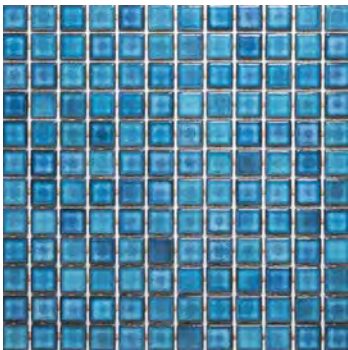

Turquoise

Scan QR Code for additional product information and testing results.

Sizes

12" x 12" Dot Mount
12.07" x 12.07"

13" x 13" Dot Mount
12.62" x 12.62"

11" x 12" Dot Mount
11.04" x 12.07"