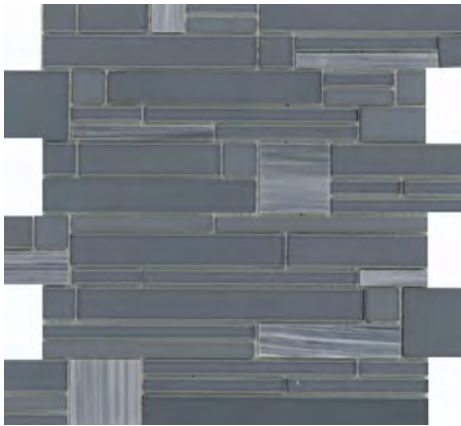

WALL RESIDENTIAL COMMERCIAL INDOOR

Zest

Scan QR
Code for
additional
product
information
and testing
results.

Sizes