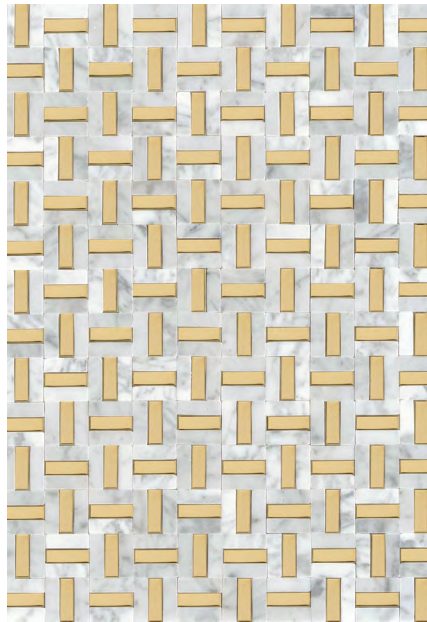

## L'AMOUR™

*Recycled Glass Mosaic*

White 1" Hex

White Cube

White Herringbone

White Linear

White and Gold

White and Silver