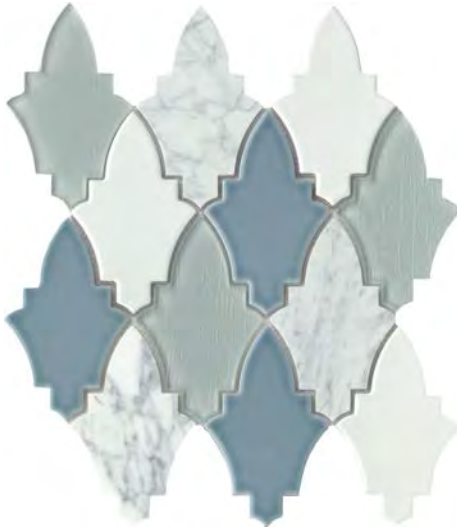

Viole

Scan QR Code for additional product information and testing results.

Sizes

11" x 12" Mesh
11.38" x 12.01"