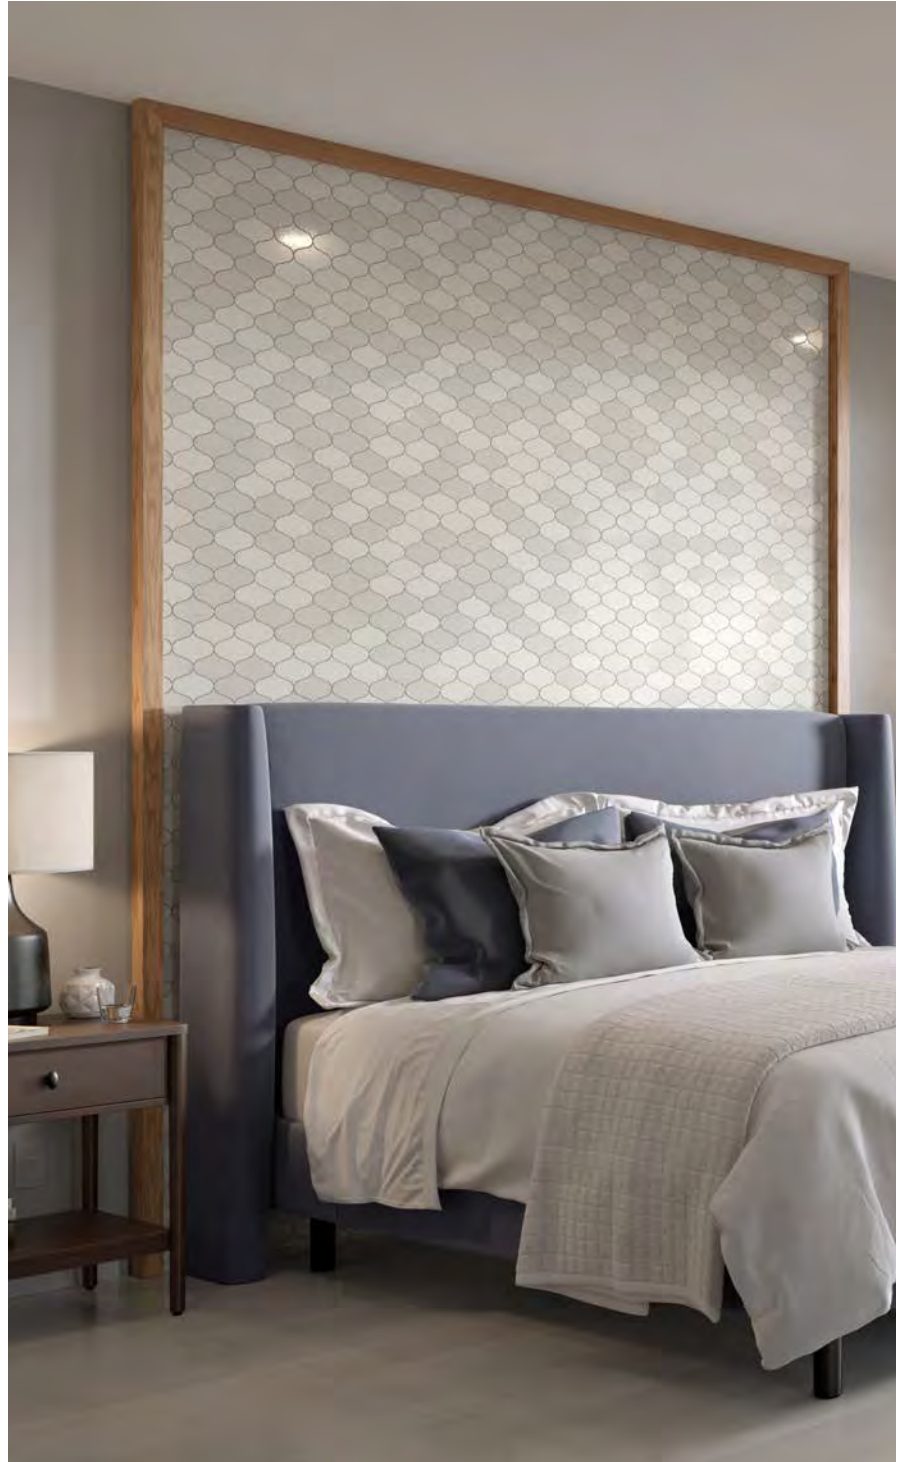

## REGALA™

*Glazed Porcelain Mosaic*

Pearl

Scan QR Code for additional product information and testing results.

Sizes

9" x 10" Mesh  
9.06" x 10"

Retro™ revisits a classic mod-inspired mosaic with a unique blend of metallic and crackled finishes. This mixed-material mosaic lends to on-trend designs.