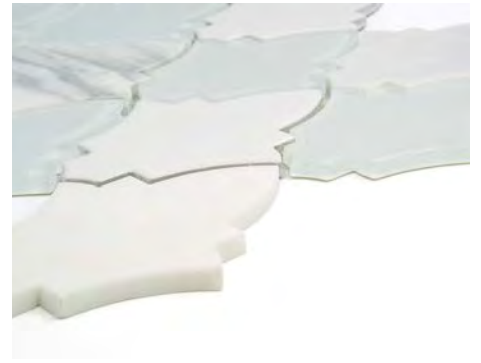

Scan QR Code for additional product information and testing results.

Sizes

11" x 12" Mesh
11.38" x 12.01"