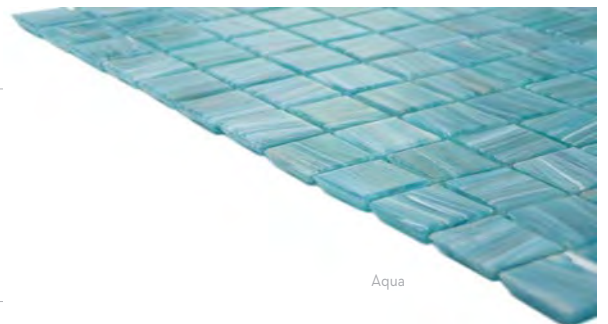

Fog

Lake

Scan QR Code for additional product information and testing results.

Sizes

12" x 12" Mesh  
11.73" x 11.73"

12" x 12" Mesh  
11.71" x 11.71"

Aqua

NEW!

Let the glistening and soothing colors of water surround you with Swirl™. This shimmering molten glass mosaic captures the breathtaking beauty of nature with its handcrafted process that melds a blend of pigments into each colorway creating a one-of-a-kind look with textural waves and ripples. Appropriate for both indoor and outdoor applications including pool.