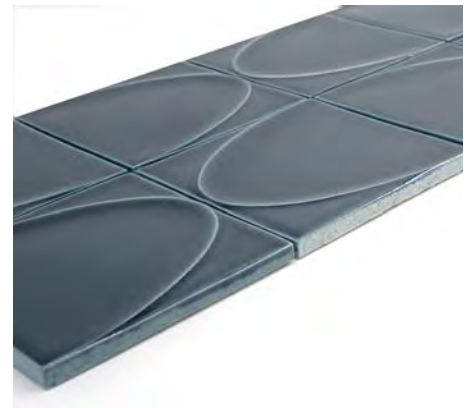

# MASQUERADE™

*Ceramic Mosaic*

Blue

White

Silver

Taupe

Green

Scan QR Code for additional product information and testing results.