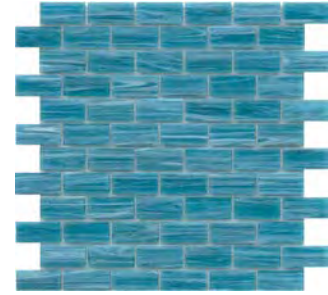

Sky

Scan QR Code for additional product information and testing results.

Sizes

12" x 12" Mesh
11.73" x 11.73"

12" x 12" Mesh
11.71" x 11.71"