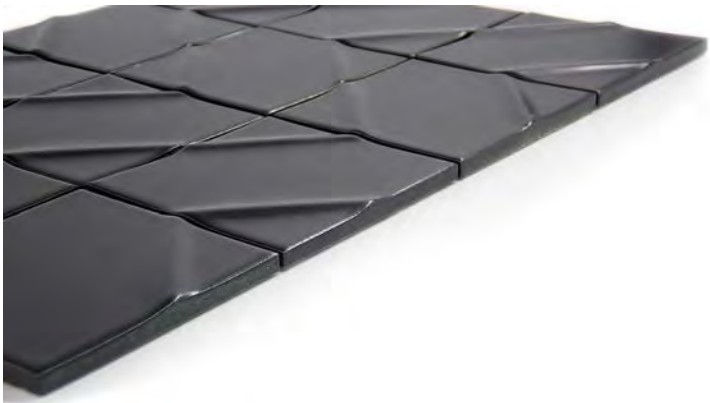

# KINETIC™

*Glazed Ceramic Mosaic*

Black

White

Scan QR  
Code for  
additional  
product  
information  
and testing  
results.

Sizes

12" x 16"  
11.73" x 15.67"

Kumito™ is a timeless ceramic chevron mosaic tile that comes in two distinct colors. The classic choice for both traditional and contemporary design schemes, Kumito provides a simple and clean look with a matte finish. This chevron mosaic is the perfect accent to any wall.