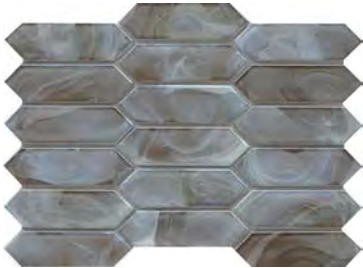

# SPIN™

*Glazed Porcelain Mosaic*

White Picket

White 3" Hex

Silver Picket

Silver Arabesque

Tan Picket

Moss 2"x4" Beveled