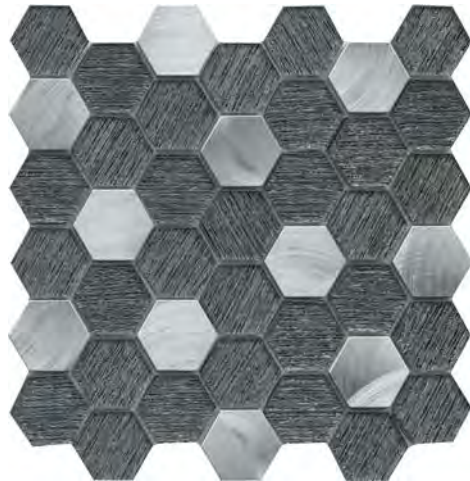

# GALORE™

*Glazed Ceramic Mosaic*

WALL  RESIDENTIAL  COMMERCIAL  INDOOR 

Fame

Glory

Joy

Love

Value