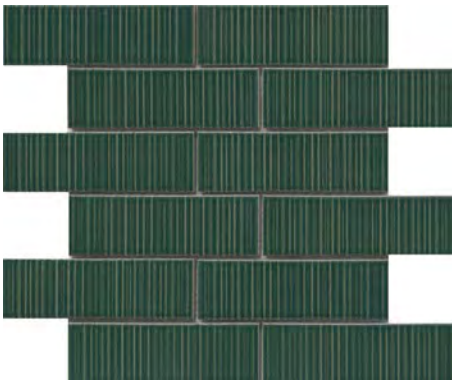

Kami

Scan QR Code for additional product information and testing results.

Sizes

2" x 6" Offset
11.22" x 11.54"