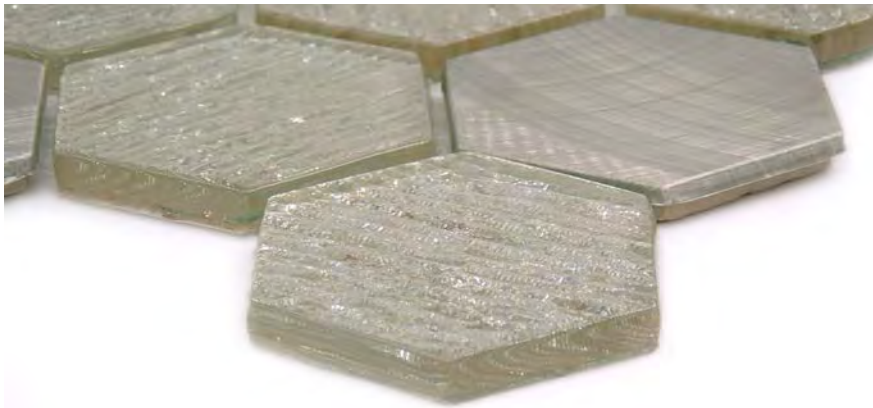

Scan QR
Code for
additional
product
information
and testing
results.

Sizes

12" x 12" Mesh
11.81" x 11.97"