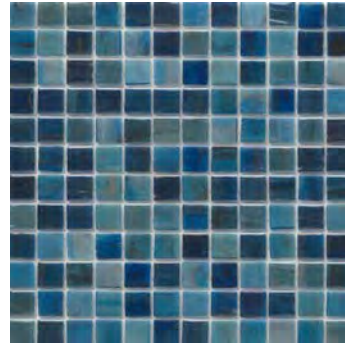

Lami

Scan QR Code for additional product information and testing results.

Sizes

12" x 12"
Dot Mount

10" x 12" Mesh
1" x 2" Offset Dot Mount