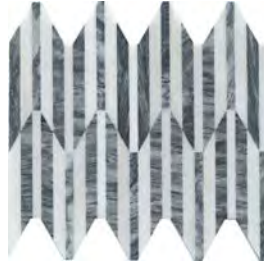

White / Gray