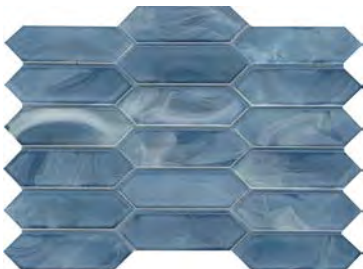

Blue Picket

Scan QR Code for additional product information and testing results.

Sizes

11"x12" Mesh
12.40"x10.71"

10"x10" Mesh
10.12"x9.76"

12"x13" Mesh
12.2"x12.52"

10"x14" Mesh
9.92"x13.78"

All Patterns Available in All Colors.