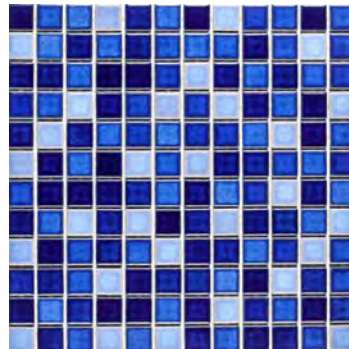

Navy

Indigo

Aqua

Teal

Cobalt

Scan QR Code for additional product information and testing results.

Sizes

12" x 12" Dot Mount  
12.07" x 12.07"

13" x 13" Dot Mount  
12.62" x 12.62"

11" x 12" Dot Mount  
11.04" x 12.07"

Transform your pool into a personal oasis. With hues as vibrant as coveted sea glass finds, Afloat™ porcelain tile is especially meant for those who embrace pool living. Make a jewel-toned splash with this unique design.