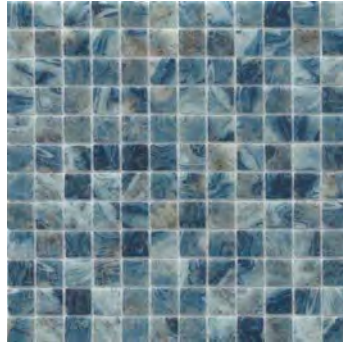

Ono

Scan QR Code for additional product information and testing results.

Sizes

12" x 12"
Dot Mount

10" x 12" Mesh
1" x 2" Offset Dot Mount