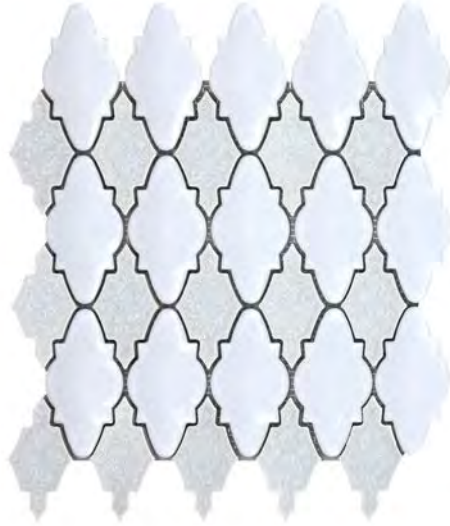

Bauta

Scan QR Code for additional product information and testing results.

Sizes

12" x 13" Mesh
11.57" x 12.60"