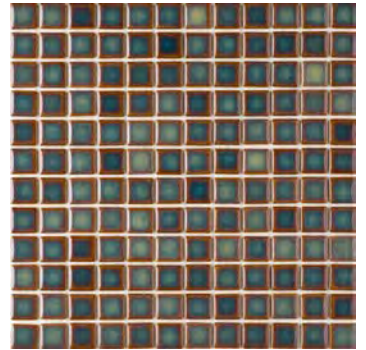

Jade

Scan QR Code for additional product information and testing results.

Sizes

12" x 12" Dot Mount
12.07" x 12.07"

13" x 13" Dot Mount
12.62" x 12.62"

11" x 12" Dot Mount
11.04" x 12.07"