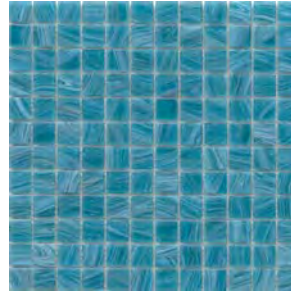

Cream

Scan QR Code for additional product information and testing results.

Sizes

12" x 12" Mesh
11.73" x 11.73"

12" x 12" Mesh
11.71" x 11.71"