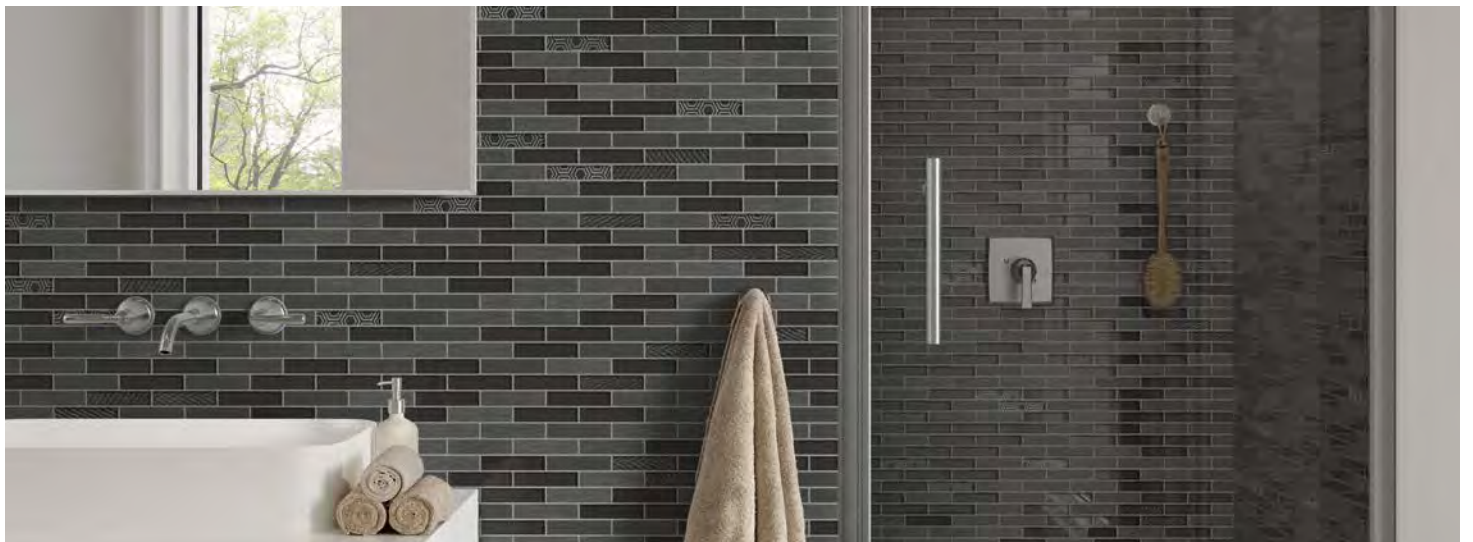

Scan QR Code for additional product information and testing results.

Sizes

12" x 12" Mesh
11.75" x 11.75"