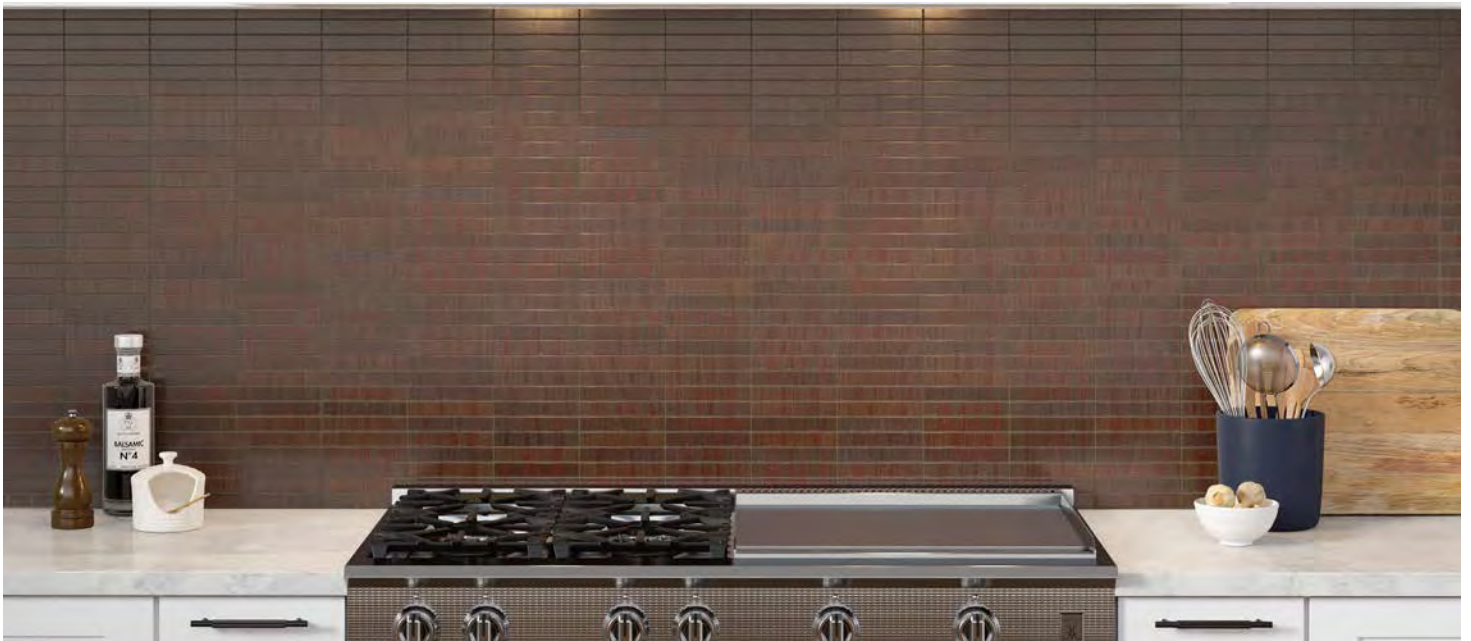

Navy

Black

Scan QR Code for additional product information and testing results.

Sizes

12" x 12" Mesh  
1" x 6" Stacked

Newtro™ ceramic tile combines a geometric shape with a textured gloss. The earthy and rich tones, and the unique texture, make this tile a versatile and elegant addition to a variety of environments. Newtro mosaic mesh tile comes in eight colors in a range of neutrals and bolder hues.