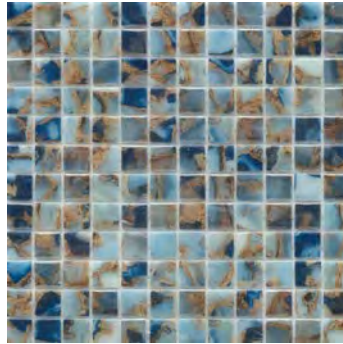

Koro

Scan QR Code for additional product information and testing results.

Sizes

12" x 12"
Dot Mount

10" x 12" Mesh
1" x 2" Offset Dot Mount