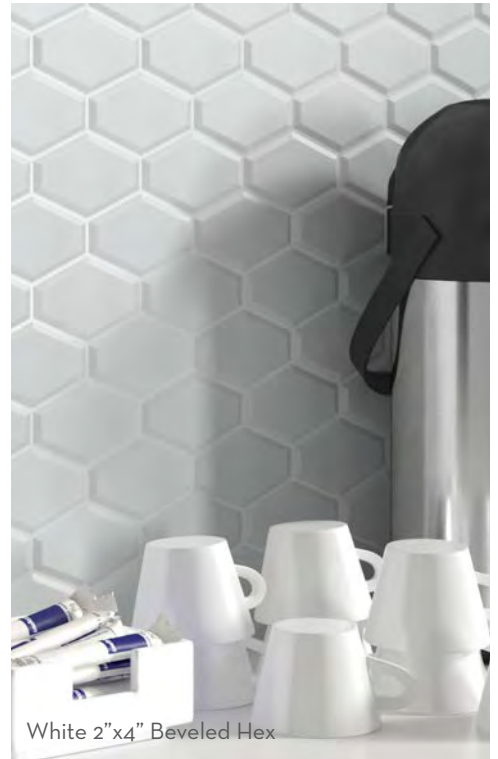

Scan QR Code for additional product information and testing results.

Sizes

11"x12"

10"x11"

10"x11"

All Patterns Available in All Colors.