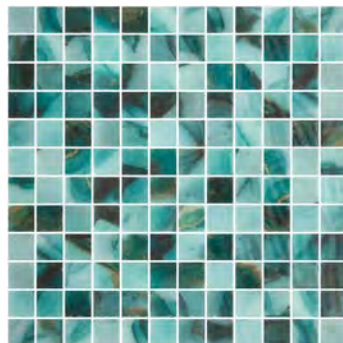

Tilva

Yaro

Stone

Toki

Uma

Viro

Scan QR Code for additional product information and testing results.

Sizes