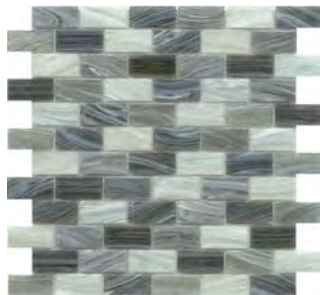

Ocean

Lake

Scan QR Code for additional product information and testing results.

Sizes

12" x 12" Mesh
11.73" x 11.73"

12" x 12" Mesh
11.71" x 11.71"