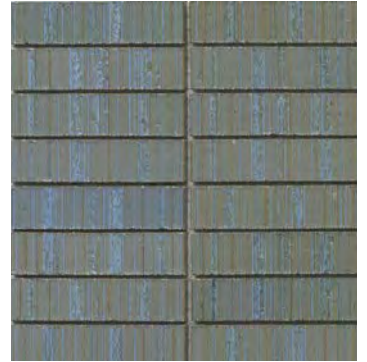

Scan QR Code for additional product information and testing results.

Sizes

12" x 12" Mesh
1" x 6" Stacked