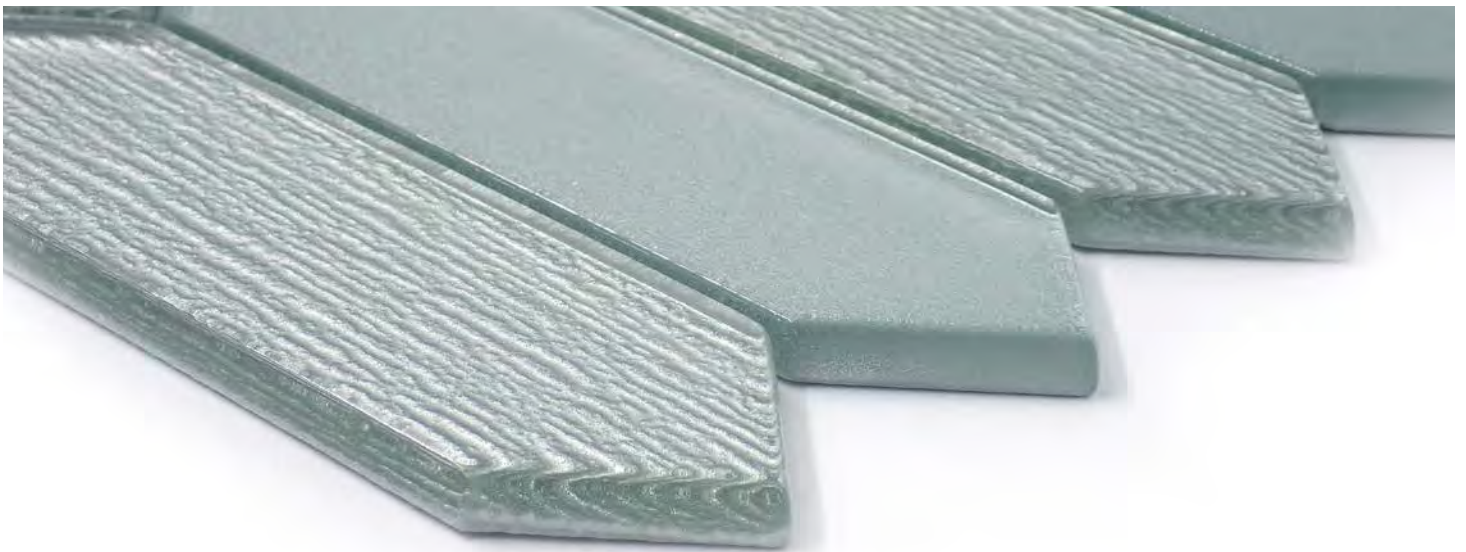

# ORNAMI™

*Glazed Ceramic Mosaic*

WALL RESIDENTIAL COMMERCIAL INDOOR OUTDOOR POOL

Silver

Honey

Morning

Silver

Blue