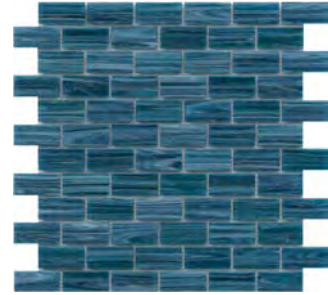

Teal

Fog

Scan QR Code for additional product information and testing results.

Sizes

12" x 12" Mesh
11.73" x 11.73"

12" x 12" Mesh
11.71" x 11.71"