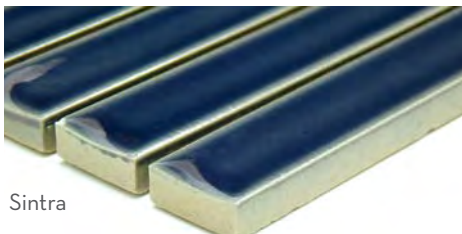

## SOURCE™

*Unglazed Through Body Colored  
Porcelain Mosaic*

Belem

Evora

Faro

Lagos

Sintra

Scan QR Code for additional product information and testing results.