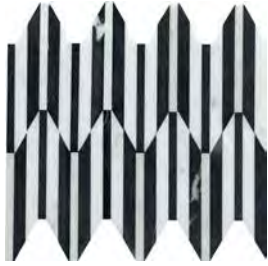

White / Black