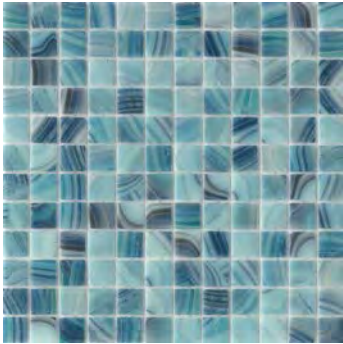

Gau

Scan QR Code for additional product information and testing results.

Sizes

12" x 12"
Dot Mount

10" x 12" Mesh
1" x 2" Offset Dot Mount