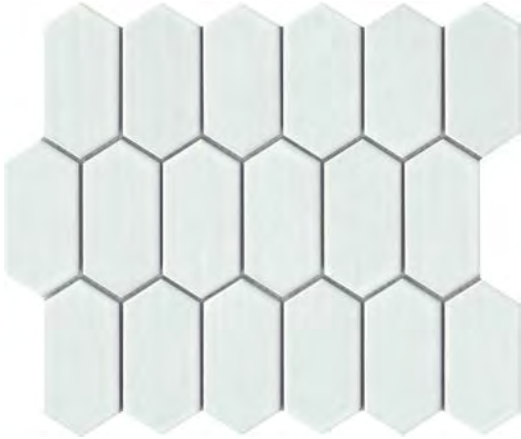

Scan QR
Code for
additional
product
information
and testing
results.

Sizes

10" x 12"
10.04" x 11.57"