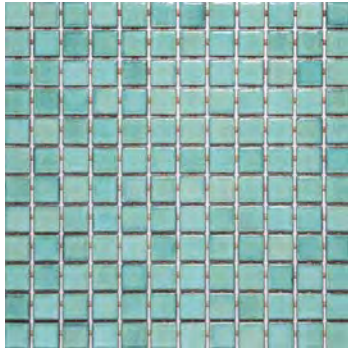

Mist

Scan QR Code for additional product information and testing results.

Sizes

12" x 12" Dot Mount
12.07" x 12.07"

13" x 13" Dot Mount
12.62" x 12.62"

11" x 12" Dot Mount
11.04" x 12.07"