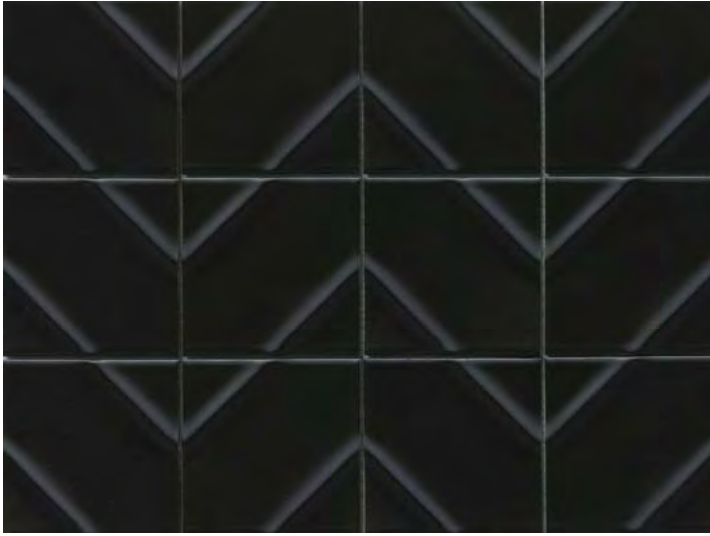

Scan QR  
Code for  
additional  
product  
information  
and testing  
results.

Sizes

11" x 12"  
11.81" x 11.81"

Add dimension to a room with 3D tiles & instantly get a unique and classic look in any bathroom or kitchen setting with Kinetic™. Kinetic ceramic mosaics create smooth, low-maintenance surfaces and come in 5 different colors. These 3D tiles are versatile for all kinds of applications creating a modern and clean look.

# KINETIC™

*Glazed Ceramic Mosaic*

Black

White

Scan QR  
Code for  
additional  
product  
information  
and testing  
results.

Sizes

12" x 16"  
11.73" x 15.67"

Kumito™ is a timeless ceramic chevron mosaic tile that comes in two distinct colors. The classic choice for both traditional and contemporary design schemes, Kumito provides a simple and clean look with a matte finish. This chevron mosaic is the perfect accent to any wall.