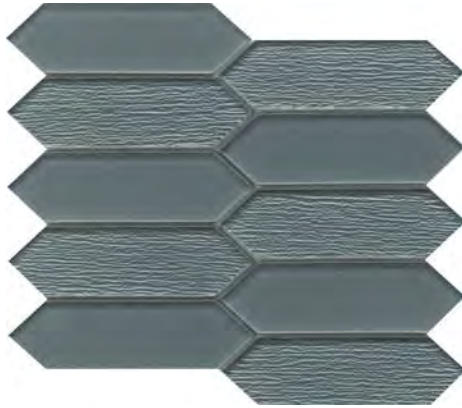

# ORNAMI™

*Glazed Ceramic Mosaic*

WALL RESIDENTIAL COMMERCIAL INDOOR OUTDOOR POOL

Silver

Honey

Morning

Silver

Blue