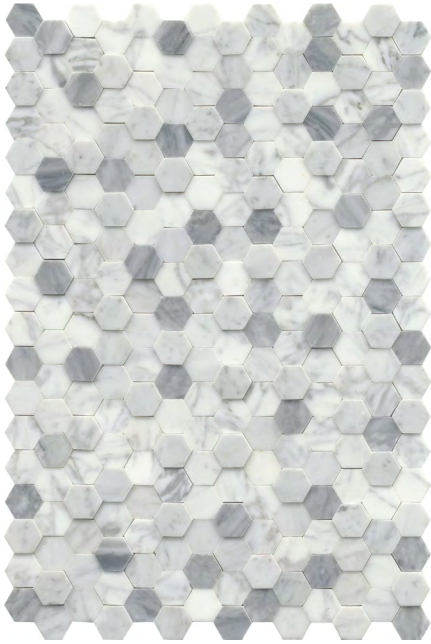

White 1" Hex