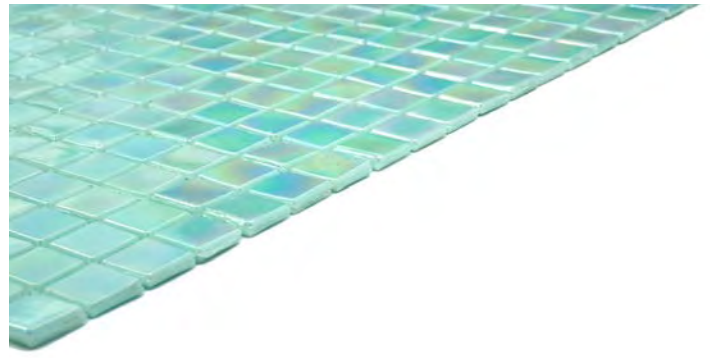

Black

Scan QR  
Code for  
additional  
product  
information  
and testing  
results.

Sizes

13" x 13" Mosaic  
12.87" x 12.87"

Making the most of time spent outdoors is a national pastime, and Galore™ glass mosaic tile for pools gives us one more reason to embrace our backyards. With durability meant to stand the test of time – Galore offers a stylish assortment of colors available in easy-to-install mosaics. High performance jewels for the pool!