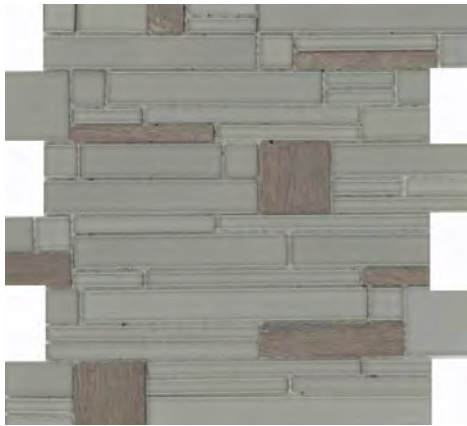

WALL RESIDENTIAL COMMERCIAL INDOOR

Vigor

Scan QR
Code for
additional
product
information
and testing
results.

Sizes