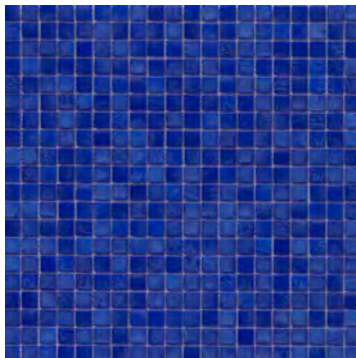

Cobalt

Scan QR
Code for
additional
product
information
and testing
results.

Sizes

13" x 13" Mosaic
12.87" x 12.87"