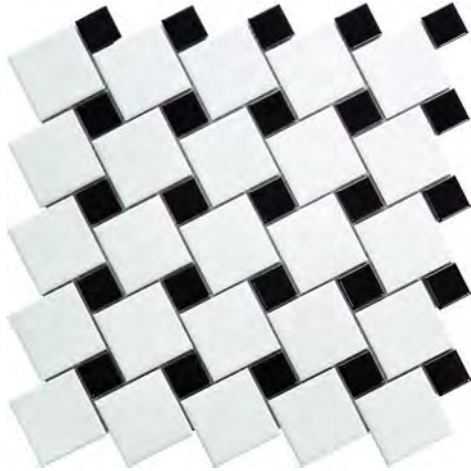

White - Black