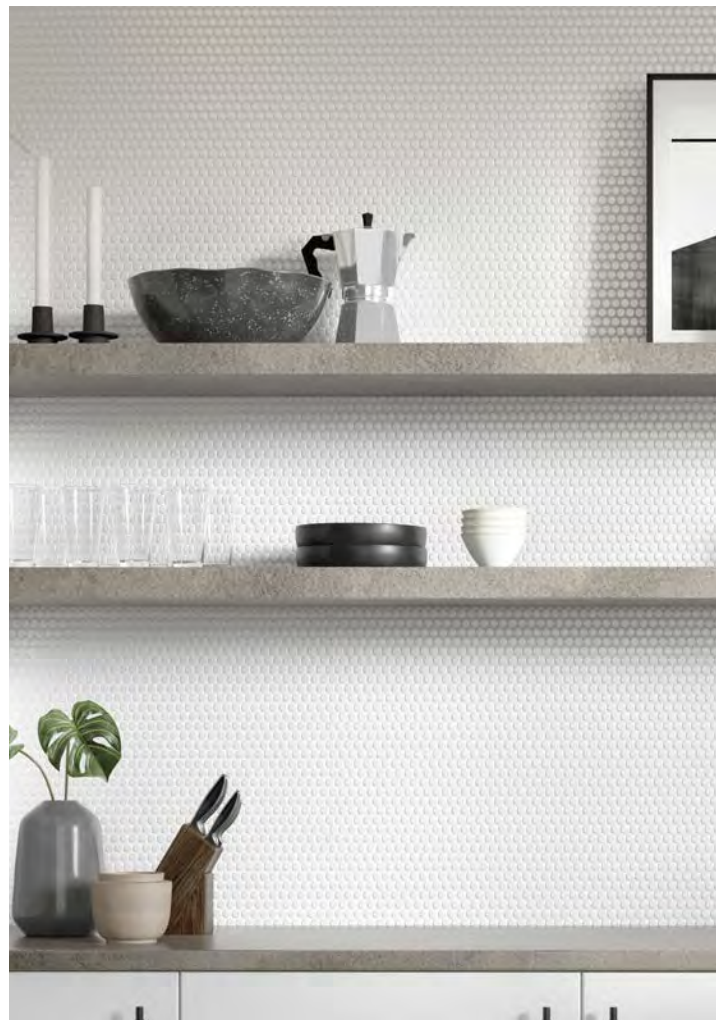

Scan QR Code for additional product information and testing results.

Sizes

12" x 12" Mesh
11.81" x 11.81"

12" x 12" Mesh
11.81" x 11.81"

Bronze and Metal Colors Not Suitable for Floor Application