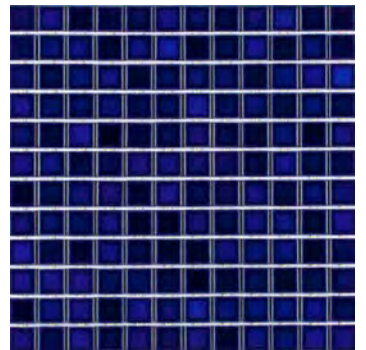

Navy

Indigo

Aqua

Teal

Cobalt

Scan QR Code for additional product information and testing results.

Sizes

12" x 12" Dot Mount  
12.07" x 12.07"