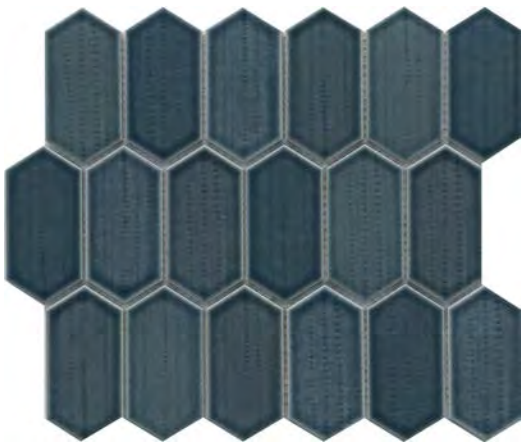

Ivory

Navy

Scan QR
Code for
additional
product
information
and testing
results.

Sizes

10" x 12"
10.04" x 11.57"