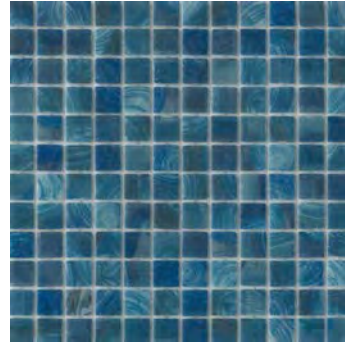

Suva

Scan QR Code for additional product information and testing results.

Sizes

12" x 12"
Dot Mount

10" x 12" Mesh
1" x 2" Offset Dot Mount