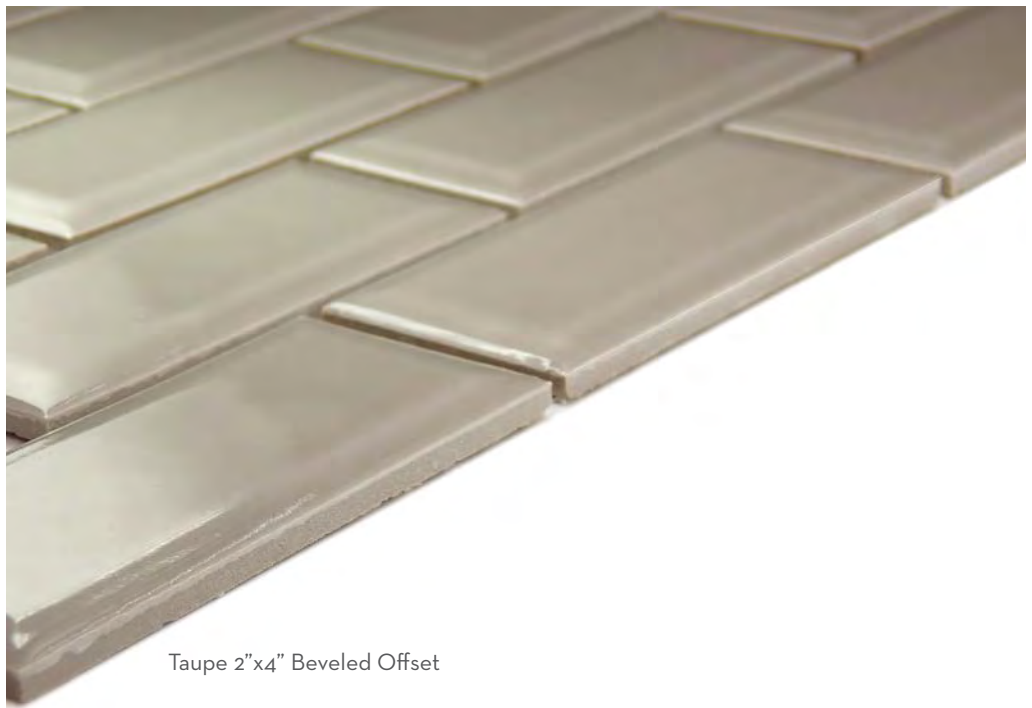

Gray 3"x4" Fan

White 2"x4" Beveled Hex

Taupe 2"x4" Beveled Offset

Scan QR Code for additional product information and testing results.

Sizes

11"x12"

10"x11"

10"x11"

All Patterns Available in All Colors.