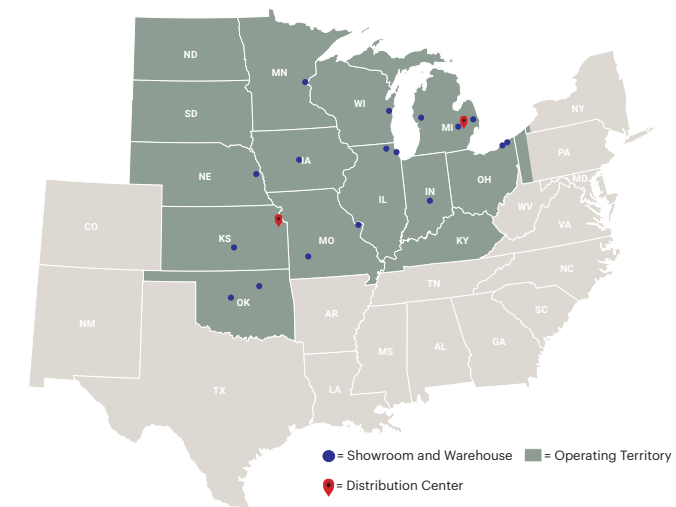

By following these recommendations, you can ensure that your porcelain tile flooring remains beautiful, clean, and free from damage for years to come.

A MIDWEST STAPLE.

Our 19 locations represent an expansive footprint, with an in-house transportation network directly servicing professionals in 16 states across the Midwest.

While our commercial programs and manufacturer partnerships extend to projects across North America.

ILLINOIS

Chicago
345 N Wells St, Suite 200
Chicago IL 60654

Elk Grove Village
1601 Estes Ave
Elk Grove Village IL 60007

MICHIGAN

Farmington Hills
24404 Indoplex Circle
Farmington Hills MI 48335

Grand Rapids
3440 Broadmoor Ave SE
Grand Rapids MI 49512

Livonia Dist. Center
28320 Plymouth Road
Livonia MI 48150

Troy
900 W Maple Road
Troy MI 48084

MINNESOTA

Plymouth
1820 Berkshire Lane North
Plymouth MN 55441

MISSOURI

Springfield
2727 N LeCompte Road
Springfield MO 65803

St. Louis
9215 & 9245 Dielman Industrial Dr
St. Louis MO 63132

NEBRASKA

Omaha
10501 I Street
Omaha NE 68127