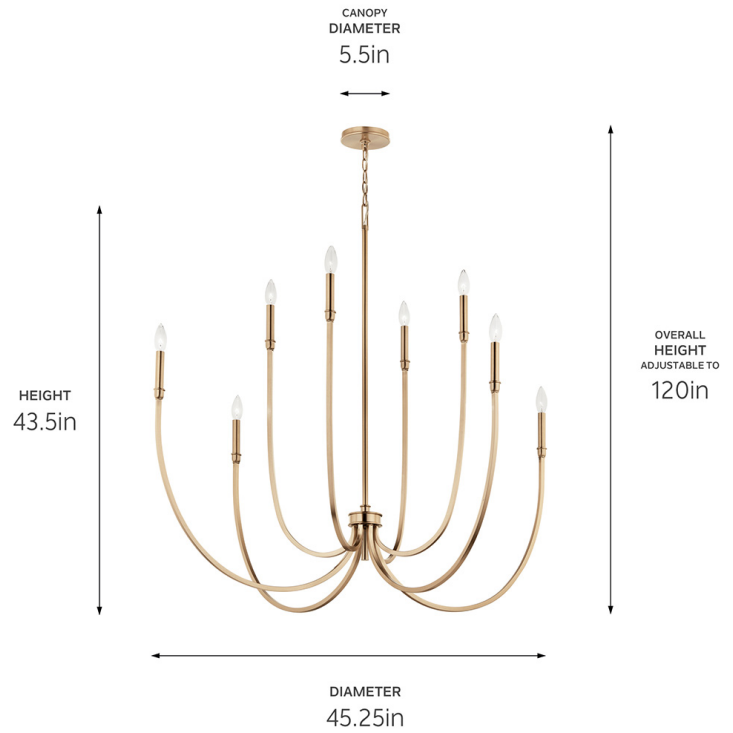

SPECIFICATIONS

Certifications/Qualifications

ADA Compliant	No
Prop65	Yes
Location Rating	Dry
	kichler.com/warranty

Dimensions

Height	43.5"
Overall Height	120"
Weight	9.92 LBS
Canopy Width	5.5"
Canopy Depth	1"
Chain/Stem Length	72"

Electrical

Input Voltage	120 V

Light Source

Light Source	Bulb
Lamp Included	Not Included
# Of Bulbs/LED Modules	8
Max Or Nominal Watt	60 W
Lamp Type	B
Socket Type	E12 (Candelabra)
Dimmable	Yes

Mounting/Installation

Interior/Exterior	Interior Product
Mounting Weight	9.92 LBS
Lead Wire Length	144
Wire Connectors	Wire Nuts

FIXTURE ATTRIBUTES

Housing/Glass

Primary Material	Steel
Shade Included	No
Max Stem Tilt	90 °

Product/Ordering Information

SKU	52699CPZ
Finish	Champagne Bronze™
UPC	783927046589

Finishes

- Black
- Champagne Bronze™
- Polished Nickel