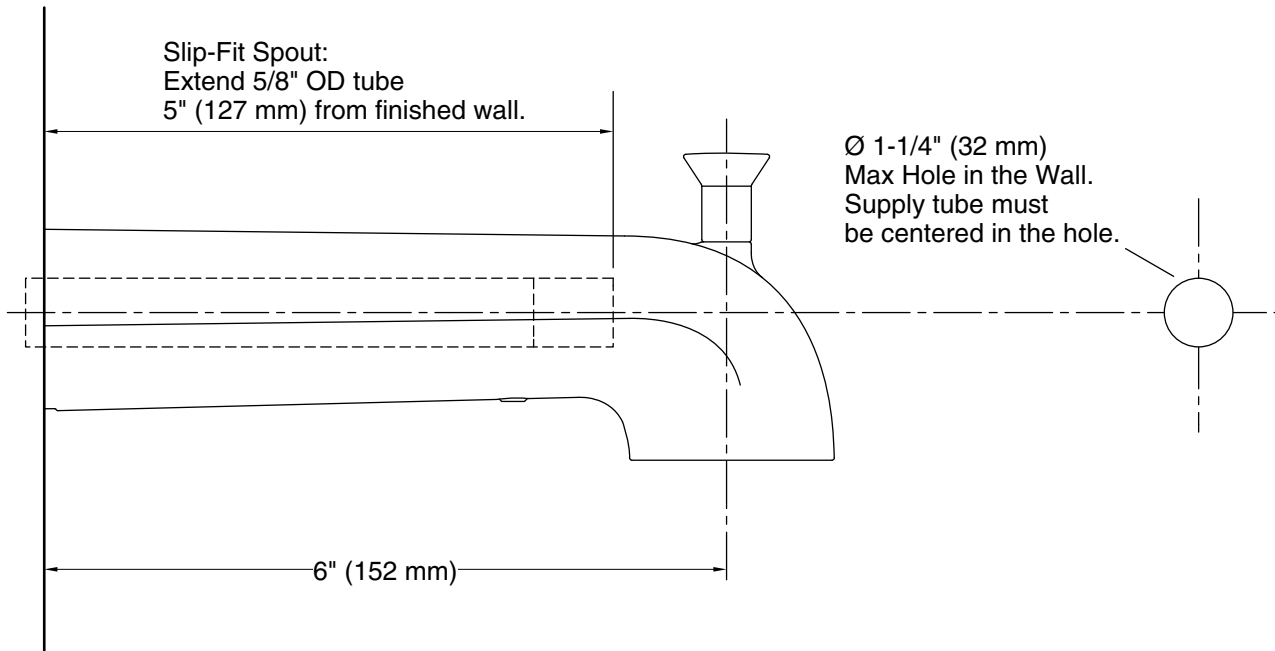

Technical Information

All product dimensions are nominal.

Spout:

Spout reach: 6" (152 mm)

Notes

Install this product according to the installation instructions.