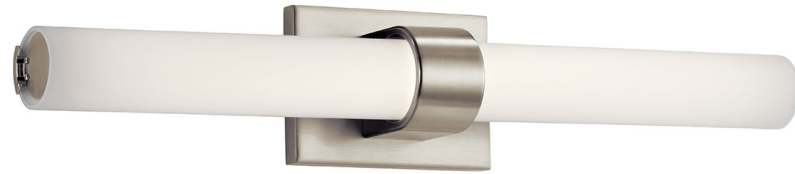

SPECIFICATIONS

Certifications/Qualifications

ADA Compliant	No
Prop65	Yes
DarkSky Approved	No
Location Rating	Damp
	kichler.com/warranty

Dimensions

Height	4.75"
Width	25.25"
Height From Center Of Wall Opening (Spec Sheet)	6"
Depth	4.35"
Weight	6.6 LBS
Canopy Height	4.72"
Canopy Width	6.7"
Canopy Depth	0.75"

Electrical

Input Voltage	120 V
---------------	-------

Light Source

Light Source	Integrated LED
Lamp Included	Integrated
# Of Bulbs/LED Modules	1
Max Wattage/Range	42
Dimmable	Yes

Photometrics

Color Temperature Range	3000K
Color Rendering Index (CRI)	90
Delivered Lumens	2100 L
Rated Life	40000 hours

Mounting/Installation

Interior/Exterior	Interior Product
Mounting Weight	6.6 LBS
Modular	Yes
Lead Wire Length	7

FIXTURE ATTRIBUTES

Housing/Glass

Primary Material	Glass
------------------	-------

Product/Ordering Information

SKU	83743
Finish	Brushed Nickel
UPC	887913837431

Finishes

ALSO IN THIS FAMILY