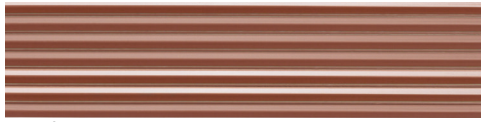

Brick

*Ribbella features a distinctive design where sections of the tile have a higher gloss, creating a striking offset appearance. When installed, the tiles will be perfectly aligned, but the varying gloss levels will give the illusion of misalignment, enhancing the aesthetic.

*Grout is not needed on the long end of the product. It is only needed on the short ends.

Sizes		
	4" x 15" 3.93" x 15.35"	3" x 15" (Lux Only) 3.15" x 15.35"
Thickness	12mm	40mm

Scan QR Code for more product details.

Testing	Breaking Strength C648	Chemical Resistance C650	Water Absorption C373	Scratch Hardness MOHS	Shade Variation Rating
Results*	Check Website	Check Website	Check Website	Check Website	Check Website

1. **Sustainability Attributes**
2. Health Product Declaration (HPD) provided upon request
   - Product Packaging is 100% recyclable
   - VOC Free

*For more information visit www.emser.com. Always consult a professional for proper usage and installation.