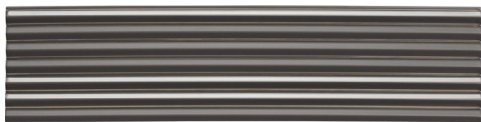

Ribbella™ 3D grooved extruded porcelain wall tile was inspired by geometric and minimalist lines with an Art Deco flair. These tiles feature delicate grooves that create a sense of movement, bringing life and dynamism to walls. The high gloss on select grooves enhances the visual effect, playing beautifully with light and shadow to add depth and dimension. Available in five design-forward colors, this collection will transform any space into a work of art.

# RIBBELLA™

*Extruded Porcelain*

Brick

Lux Brick

Forest

Lux Forest

Charcoal

Lux Charcoal

Ivory

Lux Ivory

White

Lux White

\*Ribbella features a distinctive design where sections of the tile have a higher gloss, creating a striking offset appearance. When installed, the tiles will be perfectly aligned, but the varying gloss levels will give the illusion of misalignment, enhancing the aesthetic.

\*Grout is not needed on the long end of the product. It is only needed on the short ends.

Sizes		
	4" x 15" 3.93" x 15.35"	3" x 15" (Lux Only) 3.15" x 15.35"
Thickness	12mm	40mm

Scan QR Code for more product details.