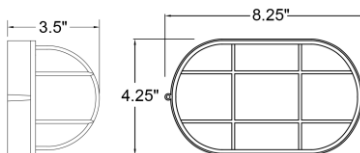

### PRODUCT MEASUREMENTS

FIXTURE**	BACKPLATE / CANOPY**
Length:	Length 8"
Width: 8.25"	Width: 4.5"
Diameter	Diameter:
Height: 4.25"	Height: 1"
Extension: 3.5"	
Overall Height:	

#### ADDITIONAL NOTES

Custom Finish 5 Piece Minimum Order Quantity

Project Name: \_\_\_\_\_

Location: \_\_\_\_\_

Type: \_\_\_\_\_

Quantity: \_\_\_\_\_

Notes: \_\_\_\_\_

LINE DRAWING

IES FILE

In addition to Access Lighting's purchase and warranty terms and conditions, by signing below or placing an order, you agree that you are authorized to bind the entity placing any order and acknowledge the following: All of sizes and measurements are approximate and all images are for illustrative purposes only. In the event of an inconsistency, the "Product Measurements" section controls. There also may be slight differences in the colors and designs compared to the displayed and printed images.