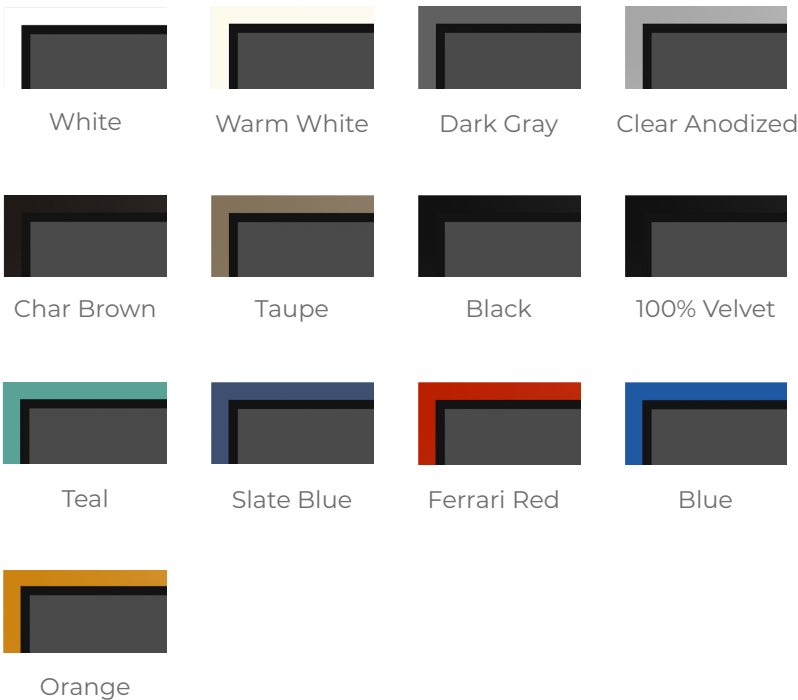

Zero Edge® Pro

Zero Edge Frame Style
w/ 12 Designer Color Options

Optional LED Backlighting

Advanced
Materials

Magnetic Logo

The Power To Choose

512.832.6939 | sales@screeninnovations.com

Frame

- Small: Aluminum extrusion with .75" (19mm) "Zero Edge" style bezel
- Medium: Aluminum extrusion with 1.5" (38 mm) "Zero Edge" style bezel with .5" (13mm) velvet inlay
- Built in LED channel for optional backlighting

Installation | Adjustment

Ships unassembled requiring some assembly

Colors

Aspect Ratios

16:9 | 16:10 | 2.35:1 | 2.40:1

Size

Max: 200" (5080mm) in 16:9

Max: 275" (6985mm) in 2.35:1

Available in 1" increments. All sizes are measured diagonally. Some materials may be limited in size. All dimensions are listed as seamless.

Accessories

- Backlight IP
- IR Backlight
- Flown Kit

Materials