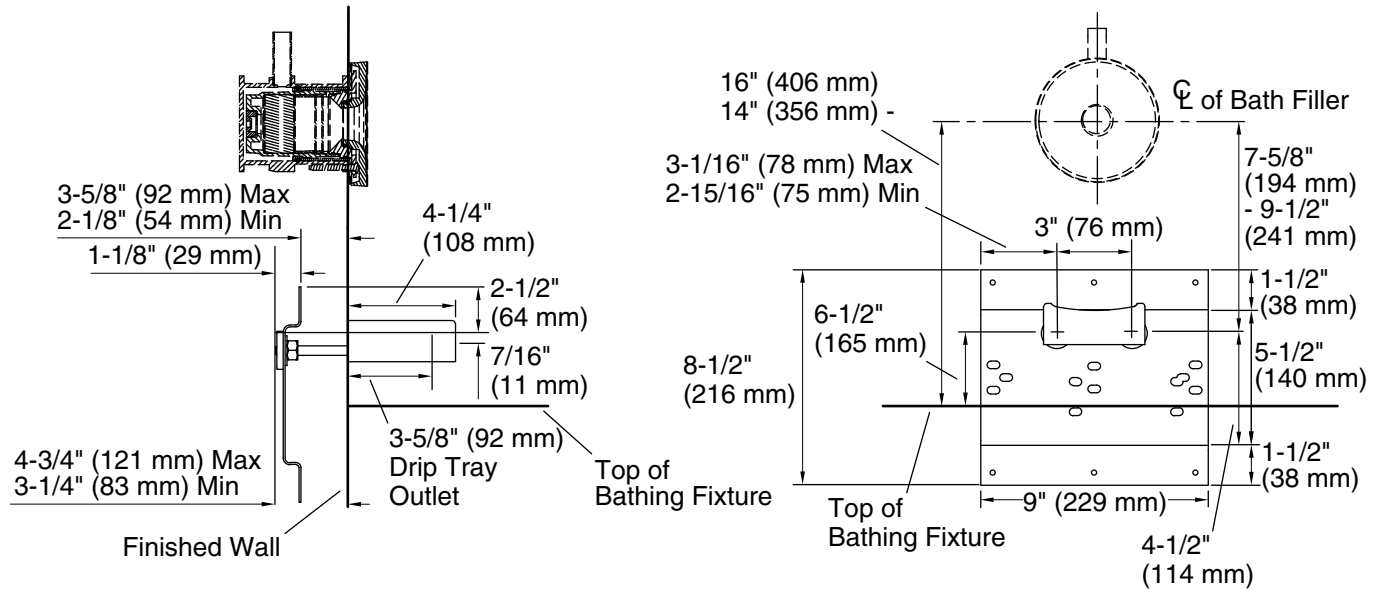

CP Polished Chrome

BN Vibrant® Brushed Nickel

Technical Information

All product dimensions are nominal.

Material: Brass

Notes

Install this product according to the installation guide.

Drip tray (K-924) is an optional accessory available for wall-mount installation only.