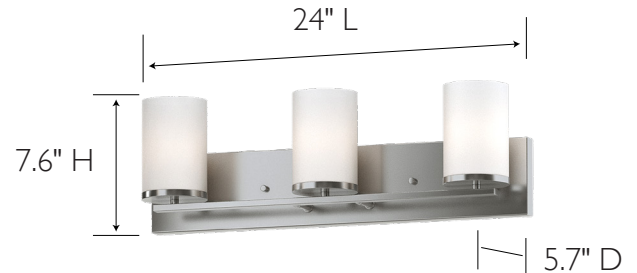

Kier 3-Light Vanity Light Satin Nickel

SPECIFICATIONS

MOUNTING:	Wall Mount	LED BRIGHTNESS (LUMENS):	N/A
SLOPED CEILING ADAPTABLE:	N/A	LED COLOR CORRELATED TEMPERATURE (CCT):	N/A
LAMP TYPE 1:	Medium Base Bulb	LED COLOR RENDERING INDEX (CRI):	N/A
BULB INCLUDED:	No	LED EFFICACY:	N/A
WATTS PER BULB:	N/A	LED AVERAGE RATED LIFE:	N/A
TOTAL WATTAGE:	N/A	ENERGY EFFICIENT:	N/A
DIMMABLE:	Yes	LIGHTING AMPS:	N/A
MATERIAL CONSTRUCTION:	Steel & Glass	VOLTAGE:	120V
ASSEMBLED DIMENSIONS:	7.6" H x 24" L x 5.7" D		
WEIGHT:	2.6 lbs.		
BACKPLATE DIMENSIONS:	4.7" H x 24" L x 1" D		
CANOPY/PLATE DIMENSIONS:	N/A		
GLASS/SHADE DIMENSIONS:	6" H x 3.9" Diameter		
GLASS/SHADE MATERIAL:	Glass		
GLASS/SHADE TYPE:	Frosted		
GLASS/SHADE COLOR:	White		