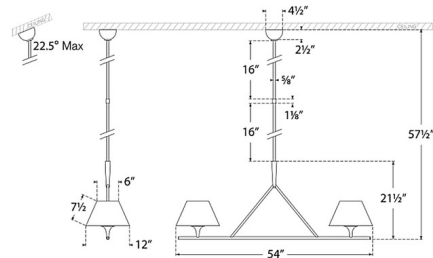

By Visual Comfort Signature

Description

The Cesta Linear Chandelier brings a bold simplicity to your interior space. The smooth, slim frame holds tapered linen shades that cast a warm glow of light across your room. Sloped ceiling to 22.5 degrees max. Note: Rods are not customizable. Note: Custom Overall Heights are available. For quotes, please contact our sales team.

Shown in aged iron / linen

Specifications

COLOR Linen
 BODY FINISH Aged Iron
 WATTAGE 120W
 DIMMER Standard 120V
 DIMENSIONS 54"L x 12"W x 21.5"H
 BULB NOT INCLUDED 2 x A19/Medium (E26)/60W/120V Incandescent
 OTHER BULB OPTIONS 2 x A19/Medium (E26)/120V LED

Technical Information

PRODUCT DIMENSIONS Downrods: Two 16" Included

CLICK TO VIEW PRODUCT

Notes: