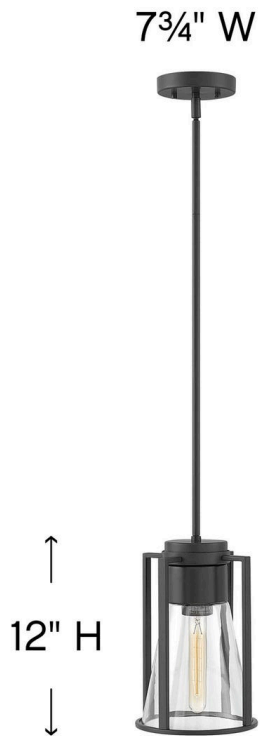

REFINERY

63307BK-CL

EXTRA SMALL PENDANT

Refinery is a chic interpretation of modern-industrial design. Stylish glass and finish options ensure this pared down style can seamlessly add a dash of retro-modern charm to any space.

DETAILS	
FINISH:	Black
MATERIAL:	Steel
GLASS:	Clear
SLOPE DEGREE:	90
DIMMABLE:	YES - WITH DIMMABLE LAMP (NOT INCLUDED)

DIMENSIONS	
WIDTH:	7.8"
HEIGHT:	12"
WEIGHT:	7.5lb

LIGHT SOURCE	
LIGHT SOURCE:	Socketed
WATTAGE:	1-10w Med. LED, 100w Equiv.
VOLTAGE:	120v

MOUNTING	
CANOPY:	5" Dia.
LEAD WIRE:	1 X 120"
MAX HEIGHT:	56.8

SHIPPING	
CARTON LENGTH:	20.5
CARTON WIDTH:	11
CARTON HEIGHT:	15.5
CARTON WEIGHT:	9.5

PRODUCT DETAILS:

- Can be hung on a sloped ceiling
- Includes (1) 6" stem and (3) 12" stems to customize hanging height
- Dry Rated
- Angular lines, a bold finish, simple shape and sturdy details merge for a robust but pared down industrial design