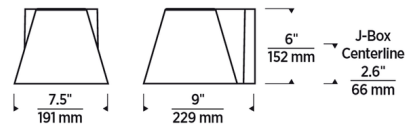

CLICK TO VIEW PRODUCT

Notes: