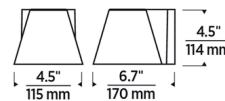

CLICK TO VIEW PRODUCT

Notes: