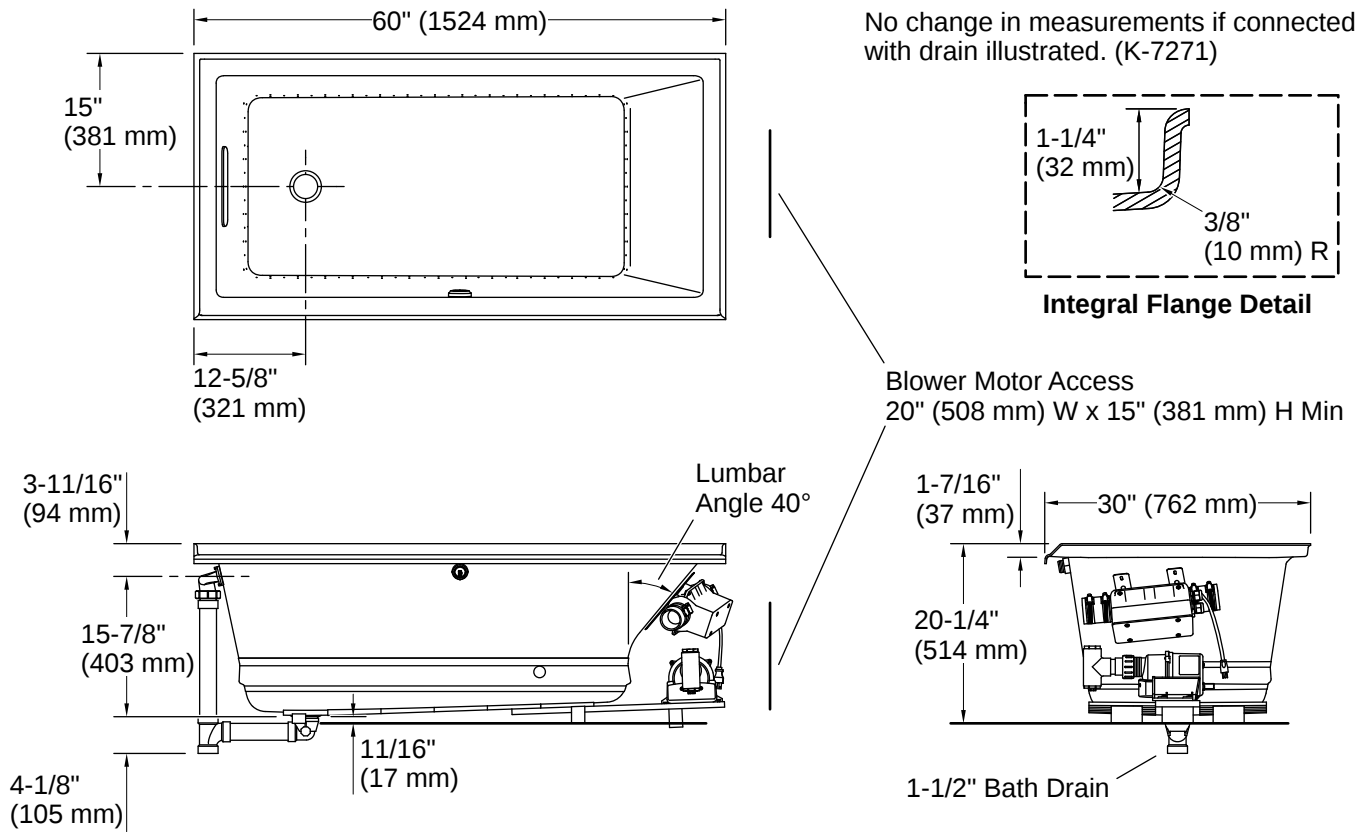

Installation

- Alcove
- Integral flange
- Left drain
- 120 V electrical requirement allows for easy installation with standard outlet
- Requires one dedicated circuit
- Requires Clearflo slotted overflow bath drain (sold separately)

Installation Notes

Install this product according to the installation instructions.

Measure your actual product for rough-in details.

The hot water supply should be 70% of the capacity of the bath or greater. Installations will vary.

ADA compliant when installed to the specific requirements of these regulations.