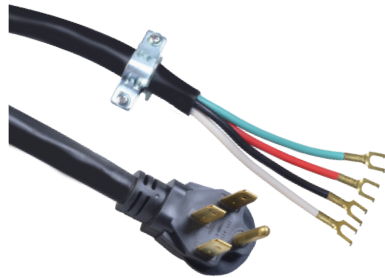

9044SW8808

RANGE AND DRYER CORDS

- Temperature rating of -4°F to 140°F (-20°C to 60°C)
- 125/250 Voltage Rating

Stock #	Gauge/Conductors	Wire Type	Number of Wires	Length (ft)	Length (m)	Cord Color	Amps	Case Pack Quantity	NEMA Plug	NEMA Receptacle
9014SW8809	6/2-8/1	SRDT Flat	3	4'	1.2 m	Gray	50	6	10-50P	
9016SW8809	6/2-8/1	SRDT Flat	3	6'	1.8 m	Gray	50	6	10-50P	
9044SW8808	6/2-8/2	SRDT Round	4	4'	1.2 m	Black	50	6	14-50P	
9046SW8808	6/2-8/2	SRDT Round	4	6'	1.8 m	Black	50	6	14-50P	
544094**	8/2-10/2	DRT		5'	1.5 m	Black	40	8	14-50P	
544147**	8/2-10/2	DRT		5'	1.5 m	Black	40	15	14-50P	
544120* **	10/2	DRT		5'	1.5 m	Black	30	8	14-30P	
9124SW8809	10/3	SRDT Flat	3	4'	1.2 m	Gray	30	6	10-30P	
9126SW8809	10/3	SRDT Flat	3	6'	1.8 m	Gray	30	6	10-30P	
9154SW8808	10/4	SRDT Round	4	4'	1.2 m	Black	30	6	14-30P	
9156SW8808	10/4	SRDT Round	4	6'	1.8 m	Black	30	6	14-30P	
9042SW8801						White	15	4	14-50P	5-15R

*CSA (Canadian Standards Association)

**Product packaging is advertised in Meters