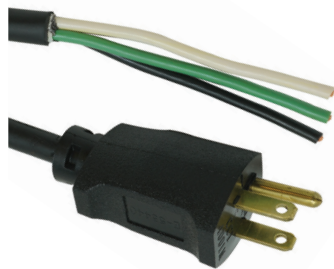

*CSA (Canadian Standards Association)

**Product packaging is advertised in Meters

9042SW8801

GARAGE & WORKSHOP REPLACEMENT POWER SUPPLY CORDS

- Temperature rating of:
 - o SJEOW -58°F to 221°F (-50°C to 105°C)
 - o SJT -40°F to 140°F (-40°C to 60°C)
- 125 Voltage Rating
- Common Applications: Electric Trimmer, Electric Chainsaw, Air Compressor