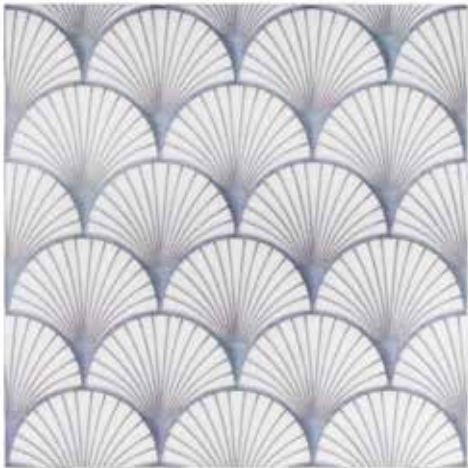

NAME | Quinn Pattern
COLOR | Periwinkle
STONE | Shown on Thassos