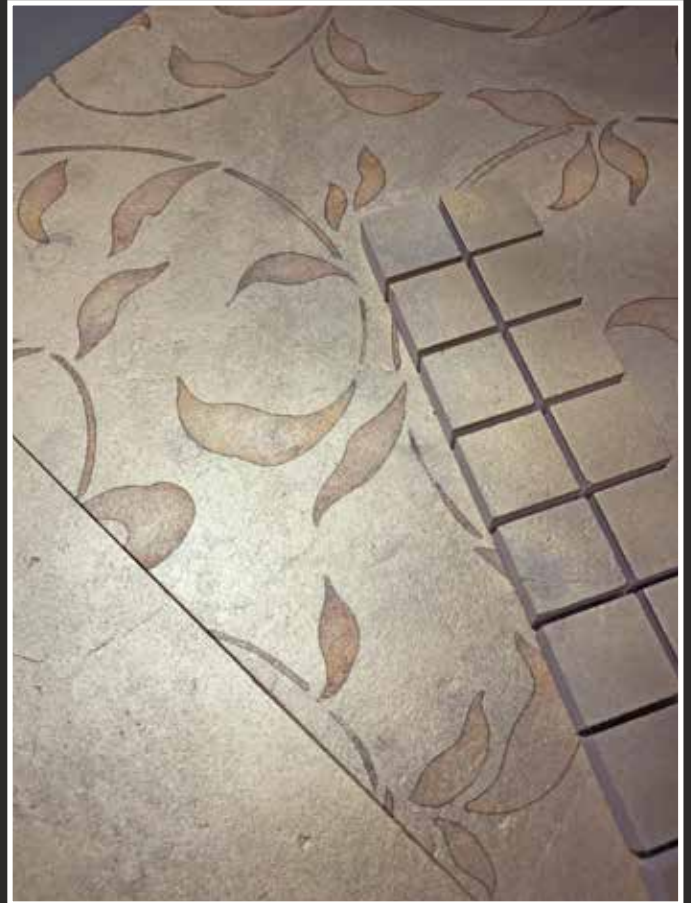

THE LUSTER FINISH IS A SUBTLE, PEARLIZED GLAZE THAT BRINGS FURTHER BRIGHTNESS AND NUANCE TO OUR LIMESTONE TILES. THIS LUXE GLAZE, ACCENTUATED WITH UNIQUE ARTWORK, IS THE PERFECT STATEMENT TO ELEVATE ANY SPACE IN YOUR HOME.

YOU'LL FIND SEVEN COLLECTIONS IN THIS CATALOG DESIGNED INTENTLY TO COMPLIMENT THE SILVER LUSTER AND GOLD LUSTER FINISHES.

AS ALWAYS, YOUR TILES CAN BE CUSTOMIZED TO ANY SIZE, AND THE SILVER LUSTER AND GOLD LUSTER FINISHES ARE AVAILABLE ON FIELD TILE. PLEASE CONTACT US FOR MORE DETAILS.