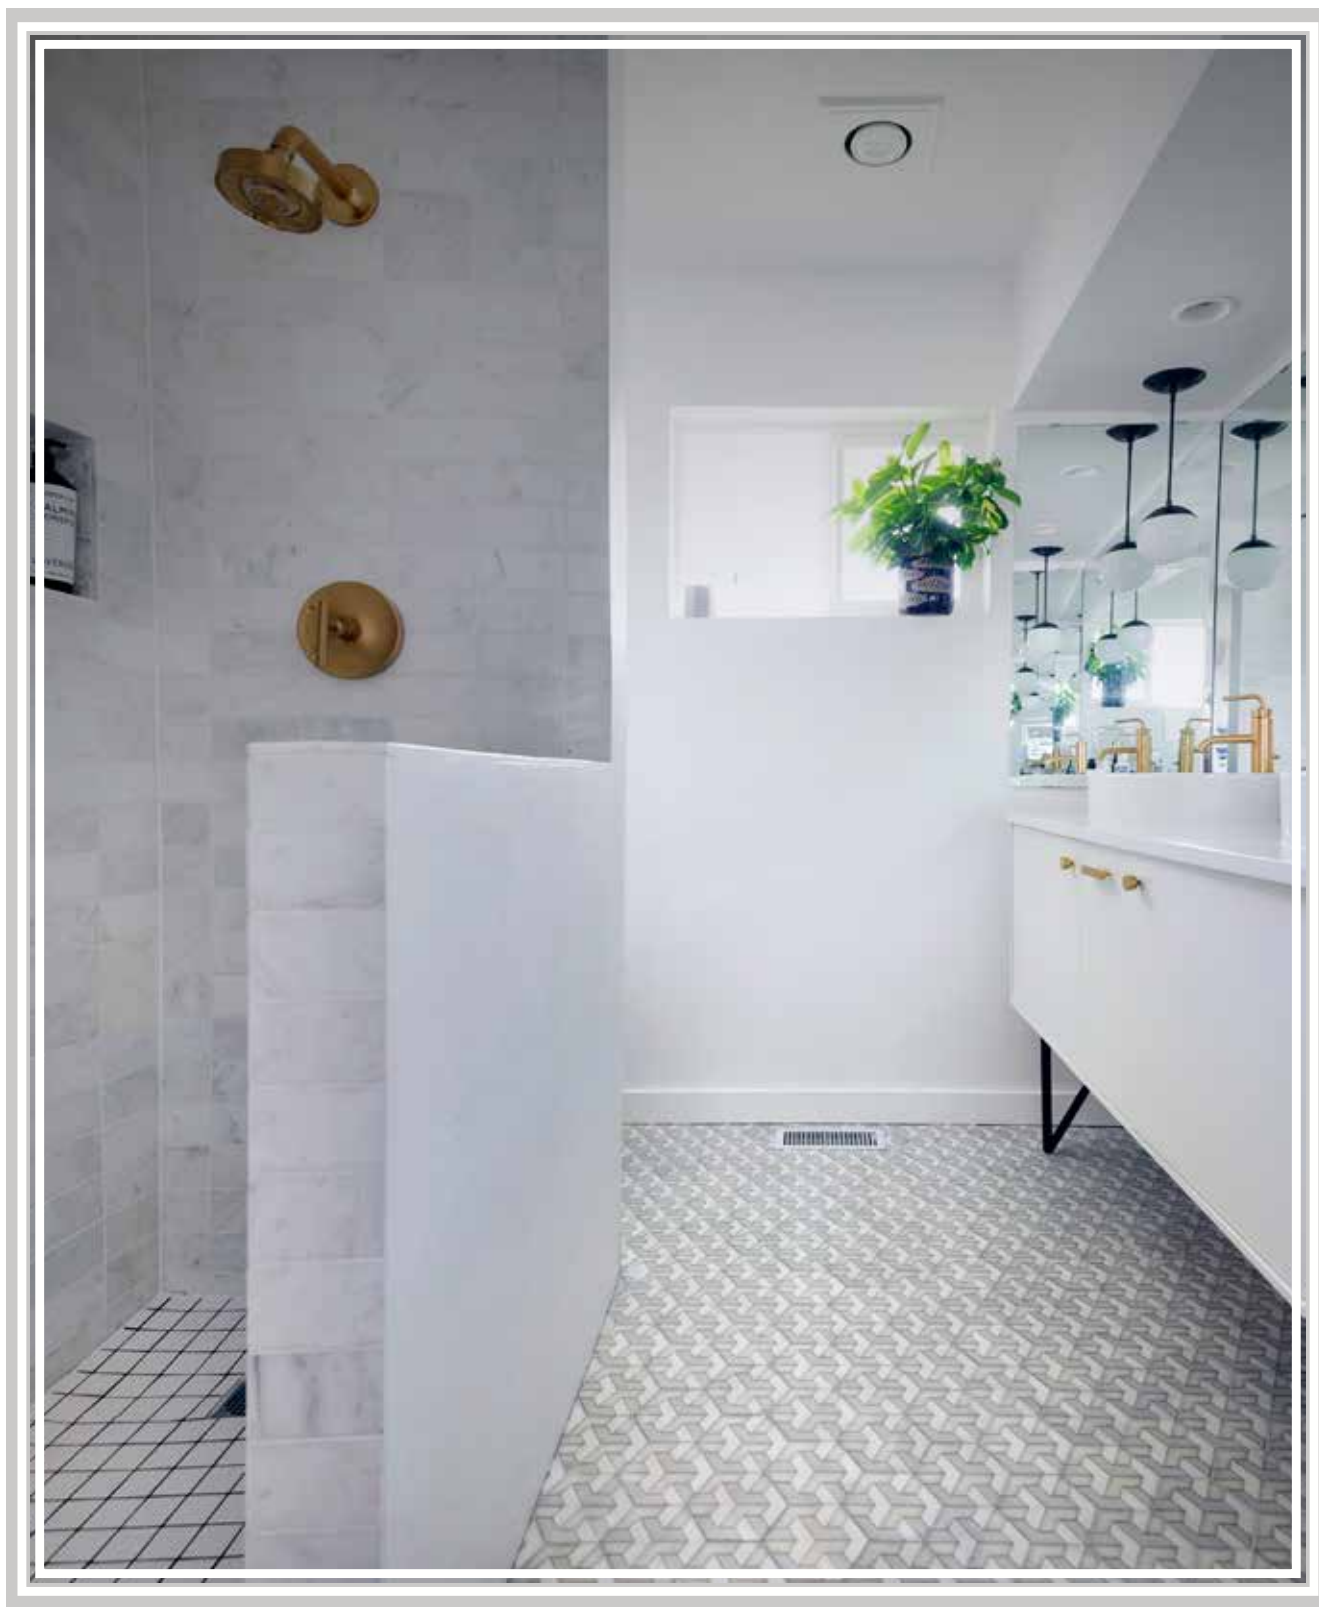

6" Alston Hexagons are available on Carrara, Limestone, Thassos, Tumbled Durango, and Perle Blanc.

NAME | Alston Royal  
 COLOR | Gold  
 STONE | Shown on Carrara

NAME | Alston Royal  
 COLOR | Imperial Blue  
 STONE | Shown on Carrara