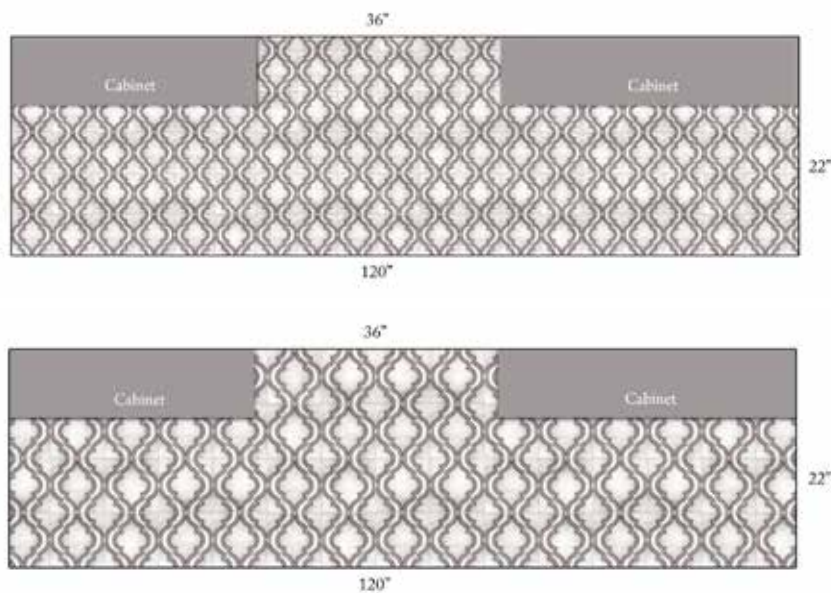

CUSTOM SCALE & RENDERINGS | Pattern scales may be reduced or enlarged to suit your installation space and preference. Custom layouts are available upon request to show how a different scale or tile size can change the entire appearance of your space. For example, the layout above shows the difference between using the Pirouette pattern on a 6"x6" or 8"x8" tile and the different visual that is ultimately created.