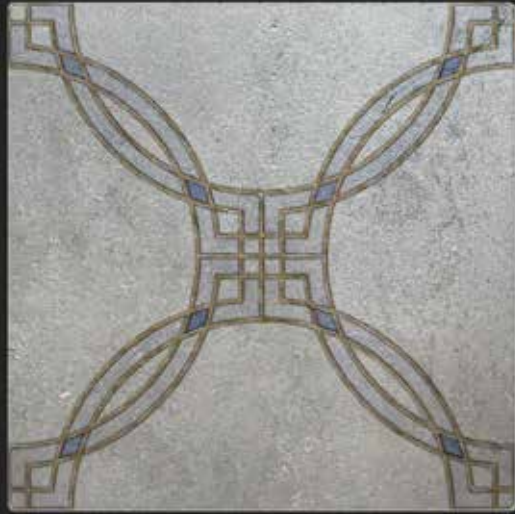

\* Four individual tiles create one pattern.

NAME | Minore Pattern\*  
 COLOR | Charcoal-Green  
 STONE | Shown on Limestone

NAME | Minore Pattern\*  
 COLOR | Charcoal-Ash  
 STONE | Shown on Carrara

The Minore Pattern is offered as a 1/4 pattern on each individual tile but may be customized to fit the full pattern on one tile.