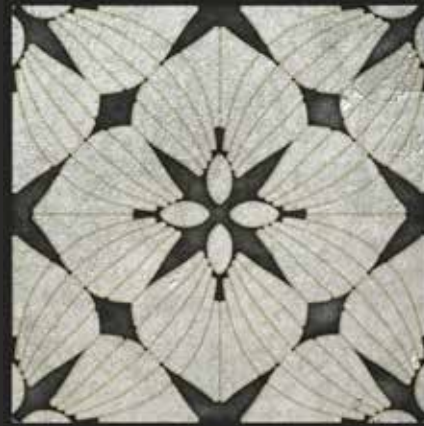

NAME | Devonshire Pattern  
COLOR | Taupe  
STONE | Shown on Carrara

NAME | D'Orsay Pattern  
 COLOR | Opal  
 STONE | Shown on Silver Luster Limestone\*

NAME | D'Orsay Pattern  
 COLOR | Aquamarine  
 STONE | Shown on Silver Luster Limestone\*