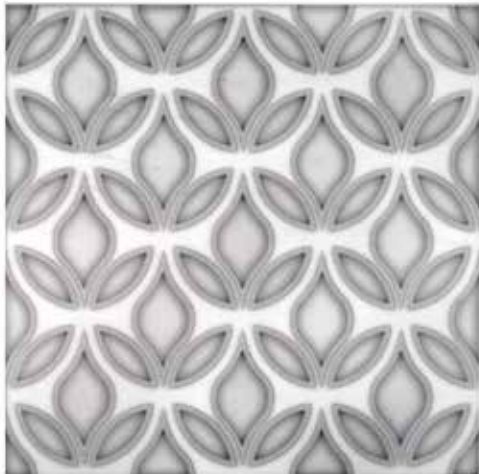

NAME | Iris Pattern
COLOR | Stratus
STONE | Shown on Carrara