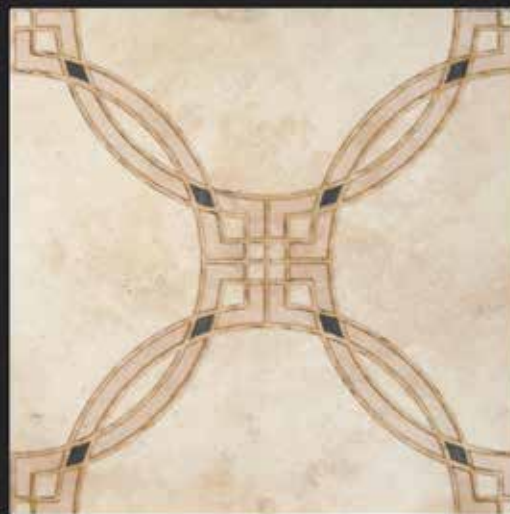

NAME | Minuet Pattern
COLOR | Sunstone
STONE | Shown on Honed Durango

*Please see page 3 for more information about our Luster Finish.