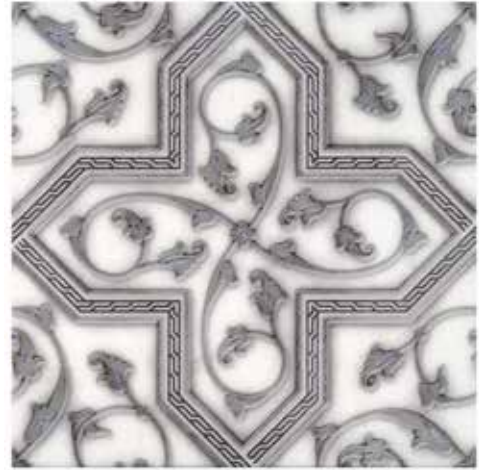

NAME | Elemental Simple Pattern  
COLOR | Charcoal  
STONE | Shown on Carrara

NAME | Elemental Simple Pattern  
COLOR | Graphite  
STONE | Shown on Carrara

NAME | Florence Pattern  
 COLOR | Azzurro  
 STONE | Shown on Carrara