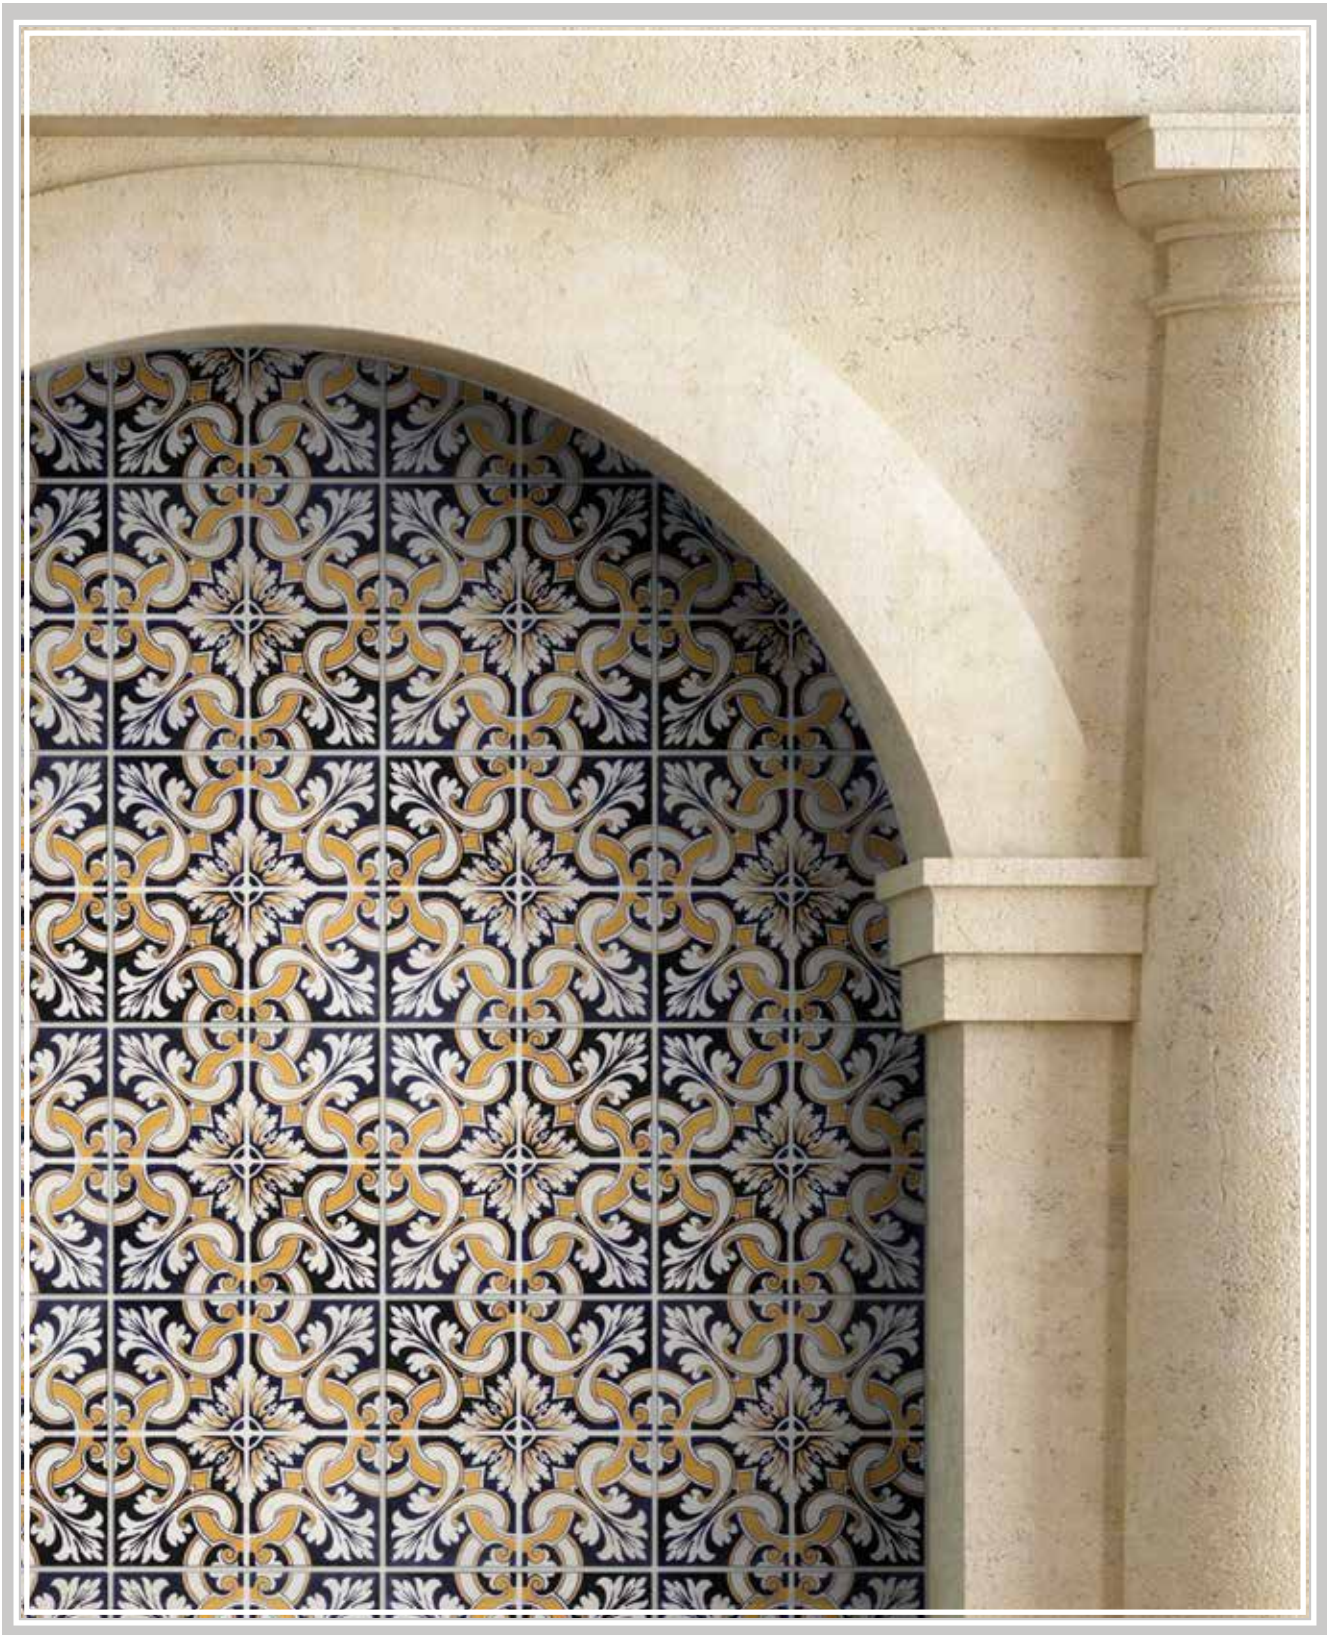

NAME | VDD14  
COLOR | Shown on Limestone

NAME | VDD15  
COLOR | Shown on Honed Durango

NAME | VDD16  
COLOR | Shown on Honed Durango

NAME | NDD26  
COLOR | Shown on Tumbled Durango

Deco dots may be ordered as a mesh mounted sheet of 1x1 tiles, or as individual designs in any stone size offered.