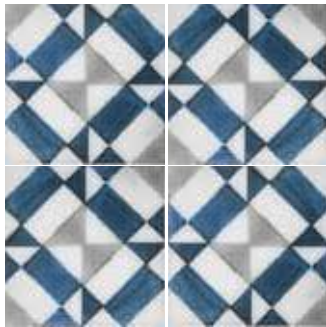

NAME | BDD43
COLOR | Shown on Carrara