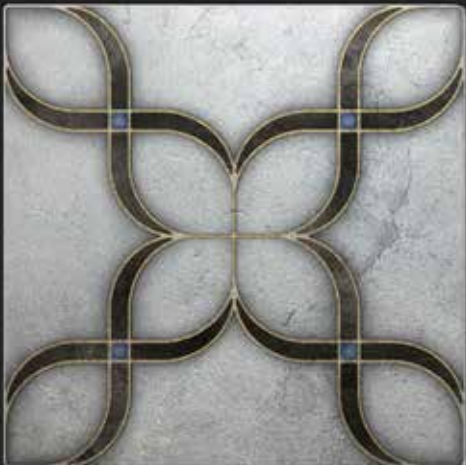

NAME | Crofton Pattern
COLOR | Onyx
STONE | Shown on Silver Luster Limestone*