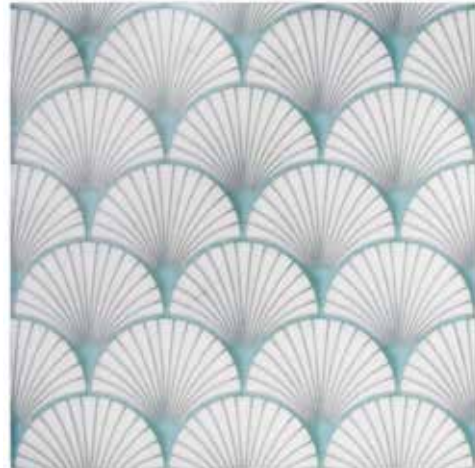

NAME | Quinn Pattern
COLOR | Sea
STONE | Shown on Thassos