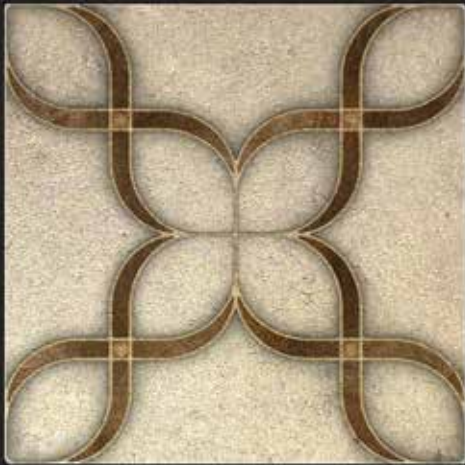

\*Four individual tiles create one pattern

NAME | Crewel Pattern\*  
COLOR | Blue/Taupe  
STONE | Shown on Limestone

\*Four individual tiles create one pattern

The Crewel Pattern is offered as a 1/4 pattern on each individual tile but may be customized to fit the full pattern on one tile.